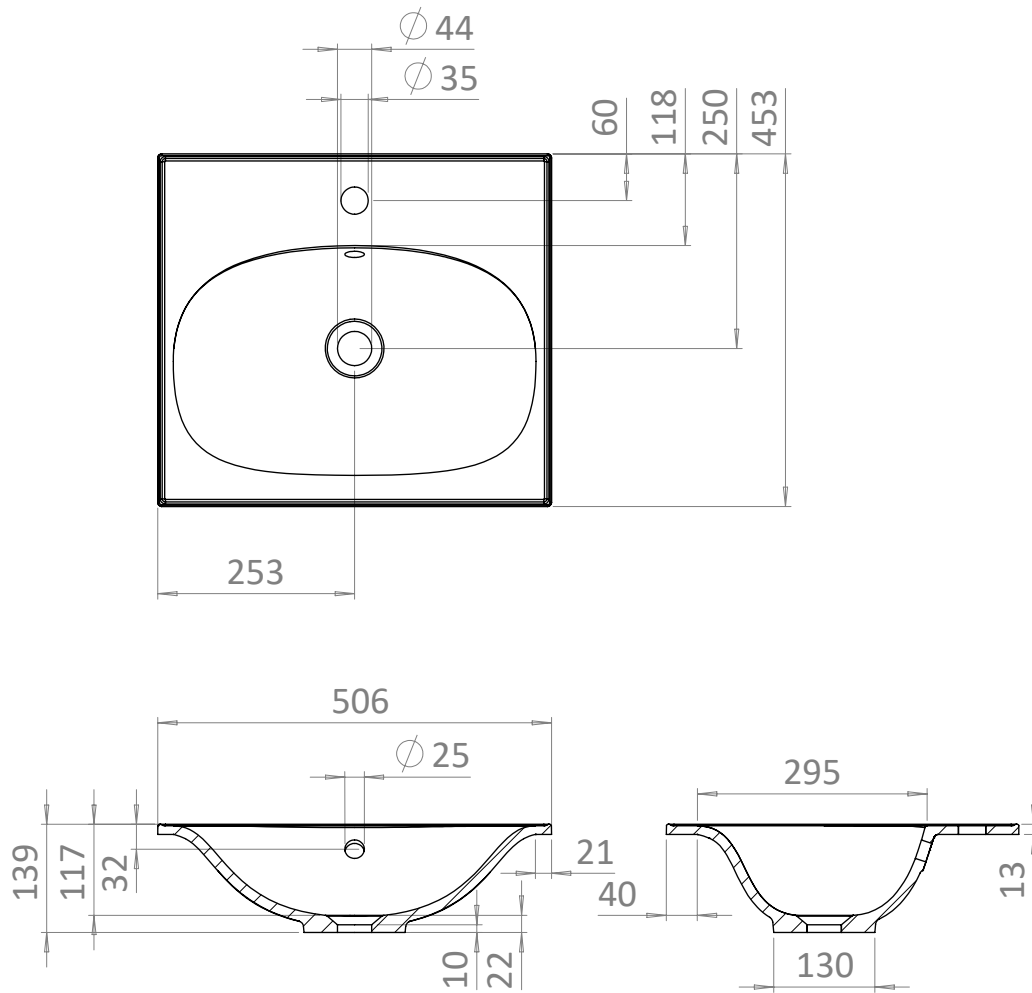

# PRODUCT DATA SHEET

PRODUCT CODE  
FB0511SRW

RANGE  
FURN BASIN

DESCRIPTION  
Furniture Basin 500mm 1TH White  
Overflow

COLOUR White

MATERIAL Cast Mineral Marble

STANDARDS EN 31/EN 14688 - CL0

INSTALLATION TYPE Furniture Mounted

DOP CLASS 01-2017

CAPACITY OF WATER AT  
OVERFLOW LEVEL 15 L

BASIN WASTE SIZE 45mm

TAP HOLES 1TH

OVERFLOW Yes

WARRANTY 10 Years

## TECHNICAL DIMENSIONS

Dimensions in mm unless otherwise specified.

Tolerances (per material type) apply.

V10522