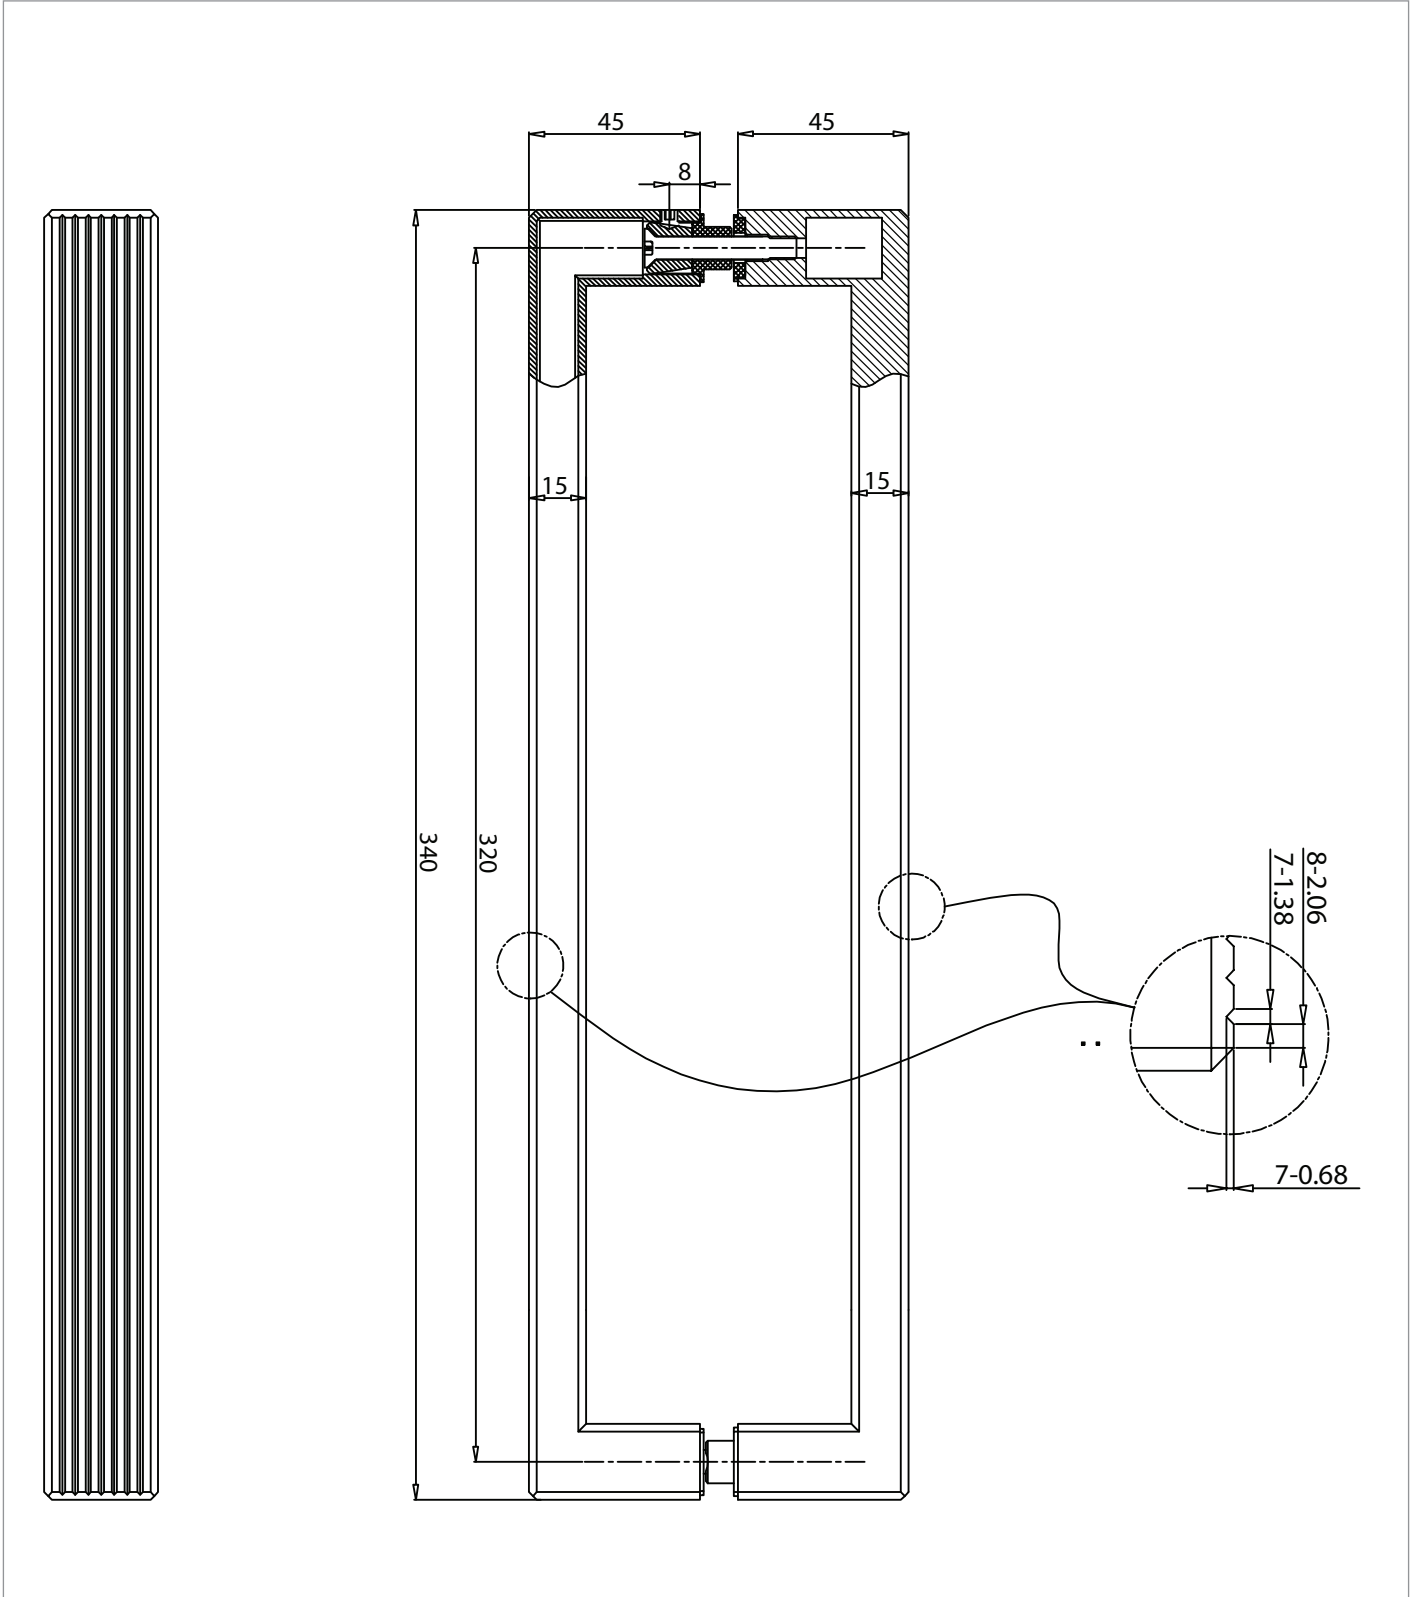

PRODUCT DATA SHEET

PRODUCT CODE

AUFLUTEDPS

RANGE

Asura

DESCRIPTION

Asura 8mm Fluted Handle Polished Stainless

WEBSITE LINK [Click Here](#)

CATEGORY	Showering
WARRANTY DETAILS	2 Years
COLOUR	Polished Stainless Steel
FINISH APPLICATION	Polished
PRIMARY MATERIAL	304 Stainless Steel
PRODUCT WIDTH MM	30
PRODUCT HEIGHT MM	340
PRODUCT DEPTH MM	100
PRODUCT NET WEIGHT KG	0.9

WET ROOM COMPATIBLE	Yes
---------------------	-----

TECHNICAL DIMENSIONS

Dimensions in mm unless otherwise specified.

Tolerances (per material type) apply.

SPARES LIST

Only the parts labelled are available as spares.