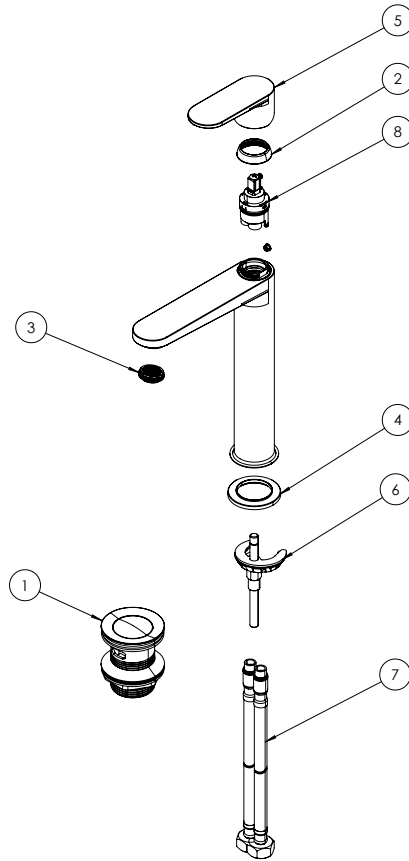

PRODUCT DATA SHEET

PRODUCT CODE

DR112DNC

RANGE

Drift

DESCRIPTION

Drift Tall Basin Monobloc With Clicker Waste Chrome

WEBSITE LINK [Click Here](#)

CATEGORY	Brassware
WARRANTY DETAILS	15 Years
COLOUR	Chrome
FINISH APPLICATION	Electroplated
PRIMARY MATERIAL	Brass
INSTALL TYPE	Deck Mounted
PRODUCT WIDTH MM	50
PRODUCT HEIGHT MM	250
PRODUCT DEPTH MM	182
PRODUCT NET WEIGHT KG	1.48
STANDARDS	BS EN 817:2008

MINIMUM PRESSURE (BAR)	0.2
MAX WORKING PRESSURE (BAR)	5
HEADWORK	28mm Single lever ceramic cartridge
SPOUT PROJECTION	139
SWIVEL SPOUT	No
INLET CONNECTIONS THREAD	G1/2"
FLOW REGULATOR	Slim Air Honeycomb M24x1
WASTE INCLUDED	Yes
ANTI-SCALD	No
ENERGY SAVING	No
SHOWER HOSE & HANDSET ARE INCLUDED	No

TECHNICAL DIMENSIONS

Dimensions in mm unless otherwise specified.

Tolerances (per material type) apply.

SPARES LIST

Only the parts labelled are available as spares.

NUMBER	PART CODE	DESCRIPTION
1	60144-BB	Drift & Fuse Basin Click Clack Waste Slotted Brushed Brass
	60144-CP	Drift & Fuse Basin Click Clack Waste Slotted Chrome
	60144-MB	Drift & Fuse Basin Click Clack Waste Slotted Matt Black
2	CW1249	Cartridge Cover DR110/112 Chrome
	CW1348	DR110/112 Cartridge Cover Matt Black
	CW1256	Cartridge Cover DR110/112 Brushed Brass
3	CW1251	Basin Aerator Drift & Fuse
4	CW1257	Base Plate DR110/112 Brushed Brass
	CW1349	DR110/112 Base Plate Matt Black
	CW1252	Base Plate DR110/112 Chrome
5	CW1248	Handle DR110/112 Chrome
	CW1255	Handle DR110/112 Brushed Brass
	CW1258	Handle DR110/112 Matt Black
6	CW1259	Clamping Set 112 Drift & Fuse
7	CW1260	DR112 Flexible Tails
8	CW1250	Basin Mono Cartridge Drift & Fuse