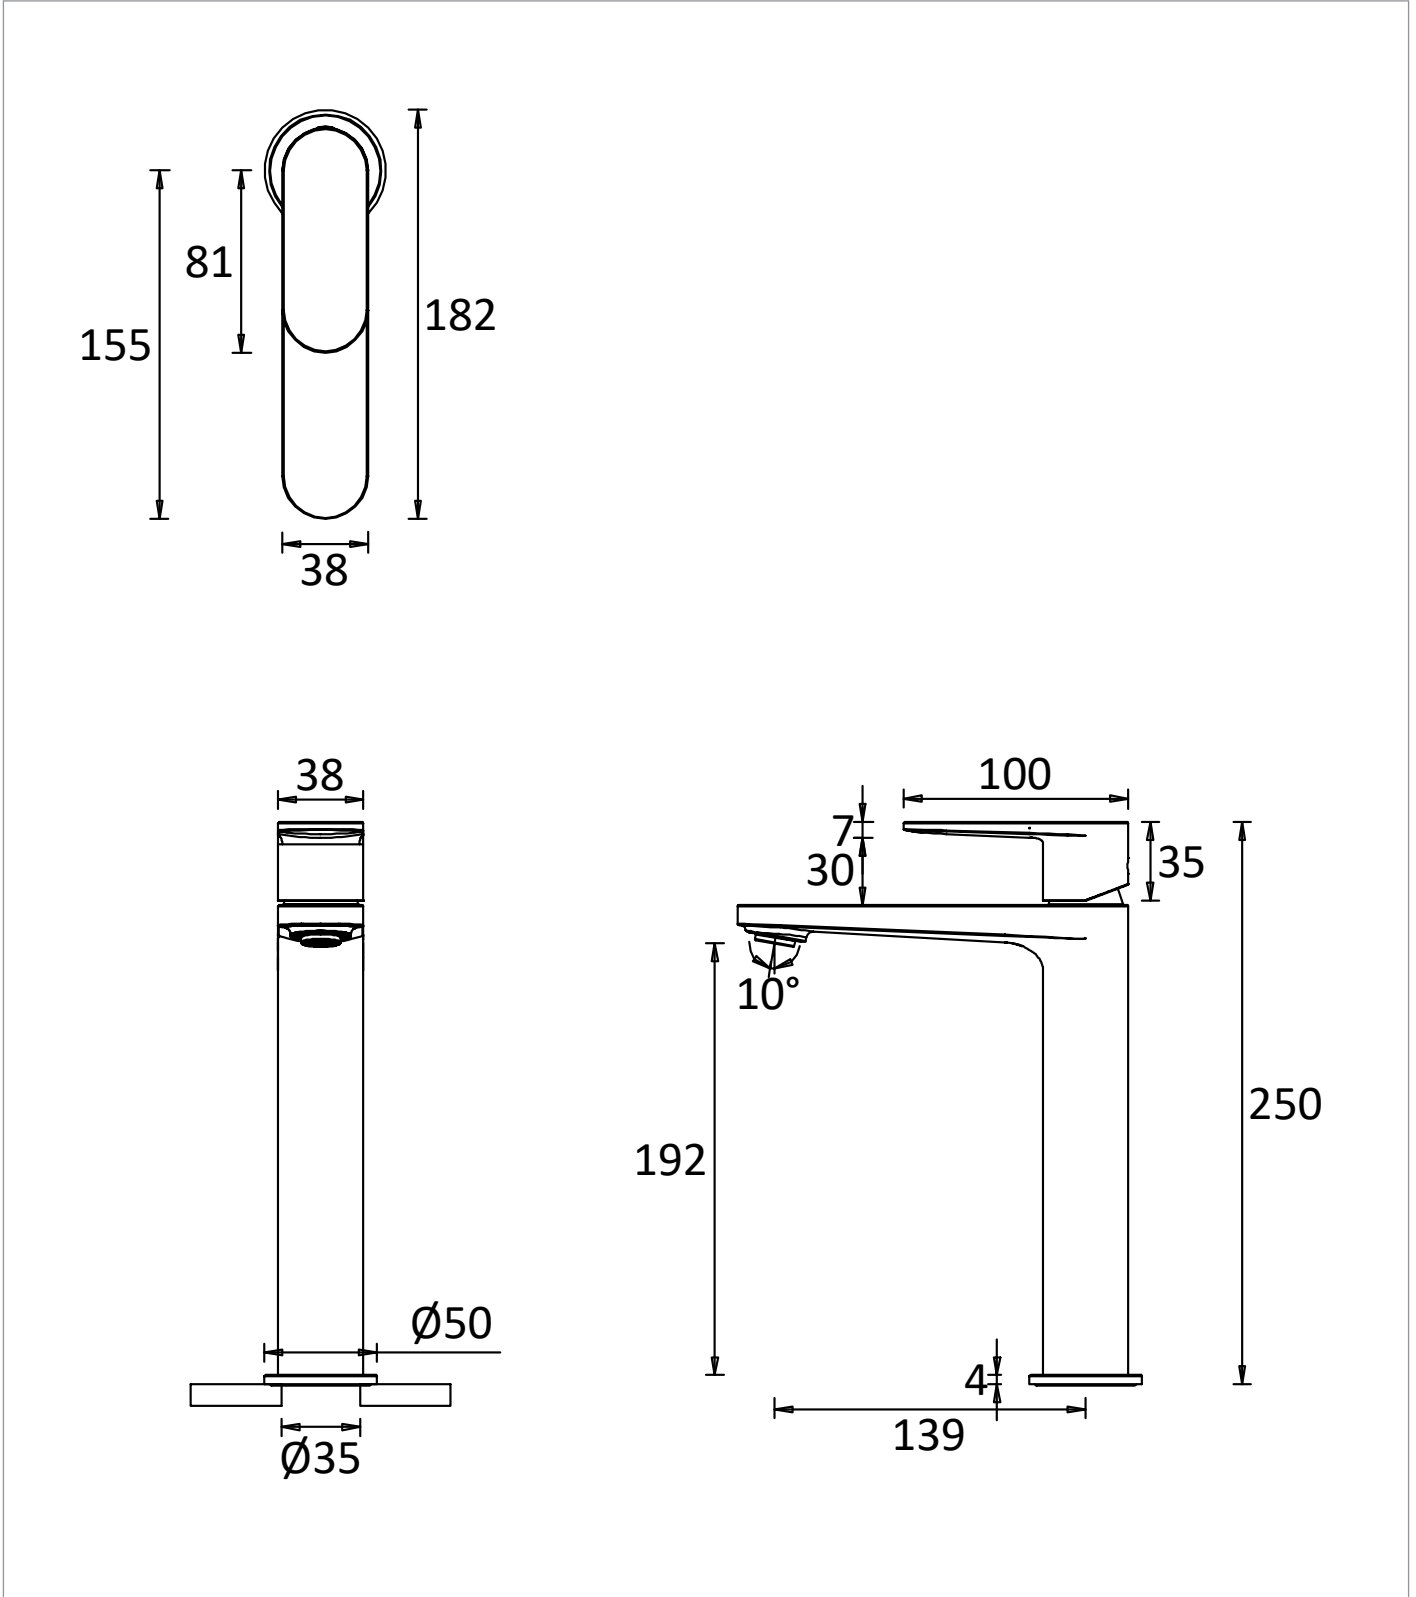

PRODUCT DATA SHEET

PRODUCT CODE

DR112DNC

RANGE

Drift

DESCRIPTION

Drift Tall Basin Monobloc With Clicker Waste Chrome

WEBSITE LINK [Click Here](#)

CATEGORY	Brassware
WARRANTY DETAILS	15 Years
COLOUR	Chrome
FINISH APPLICATION	Electroplated
PRIMARY MATERIAL	Brass
INSTALL TYPE	Deck Mounted
PRODUCT WIDTH MM	50
PRODUCT HEIGHT MM	250
PRODUCT DEPTH MM	182
PRODUCT NET WEIGHT KG	1.48
STANDARDS	BS EN 817:2008

MINIMUM PRESSURE (BAR)	0.2
MAX WORKING PRESSURE (BAR)	5
HEADWORK	28mm Single lever ceramic cartridge
SPOUT PROJECTION	139
SWIVEL SPOUT	No
INLET CONNECTIONS THREAD	G1/2"
FLOW REGULATOR	Slim Air Honeycomb M24x1
WASTE INCLUDED	Yes
ANTI-SCALD	No
ENERGY SAVING	No
SHOWER HOSE & HANDSET ARE INCLUDED	No

TECHNICAL DIMENSIONS

Dimensions in mm unless otherwise specified.

Tolerances (per material type) apply.

SPARES LIST

Only the parts labelled are available as spares.

NUMBER	PART CODE	DESCRIPTION
1	60144-BB	Drift & Fuse Basin Click Clack Waste Slotted Brushed Brass
	60144-CP	Drift & Fuse Basin Click Clack Waste Slotted Chrome
	60144-MB	Drift & Fuse Basin Click Clack Waste Slotted Matt Black
2	CW1249	Cartridge Cover DR110/112 Chrome
	CW1348	DR110/112 Cartridge Cover Matt Black
	CW1256	Cartridge Cover DR110/112 Brushed Brass
3	CW1251	Basin Aerator Drift & Fuse
4	CW1257	Base Plate DR110/112 Brushed Brass
	CW1349	DR110/112 Base Plate Matt Black
	CW1252	Base Plate DR110/112 Chrome
5	CW1248	Handle DR110/112 Chrome
	CW1255	Handle DR110/112 Brushed Brass
	CW1258	Handle DR110/112 Matt Black
6	CW1259	Clamping Set 112 Drift & Fuse
7	CW1260	DR112 Flexible Tails
8	CW1250	Basin Mono Cartridge Drift & Fuse