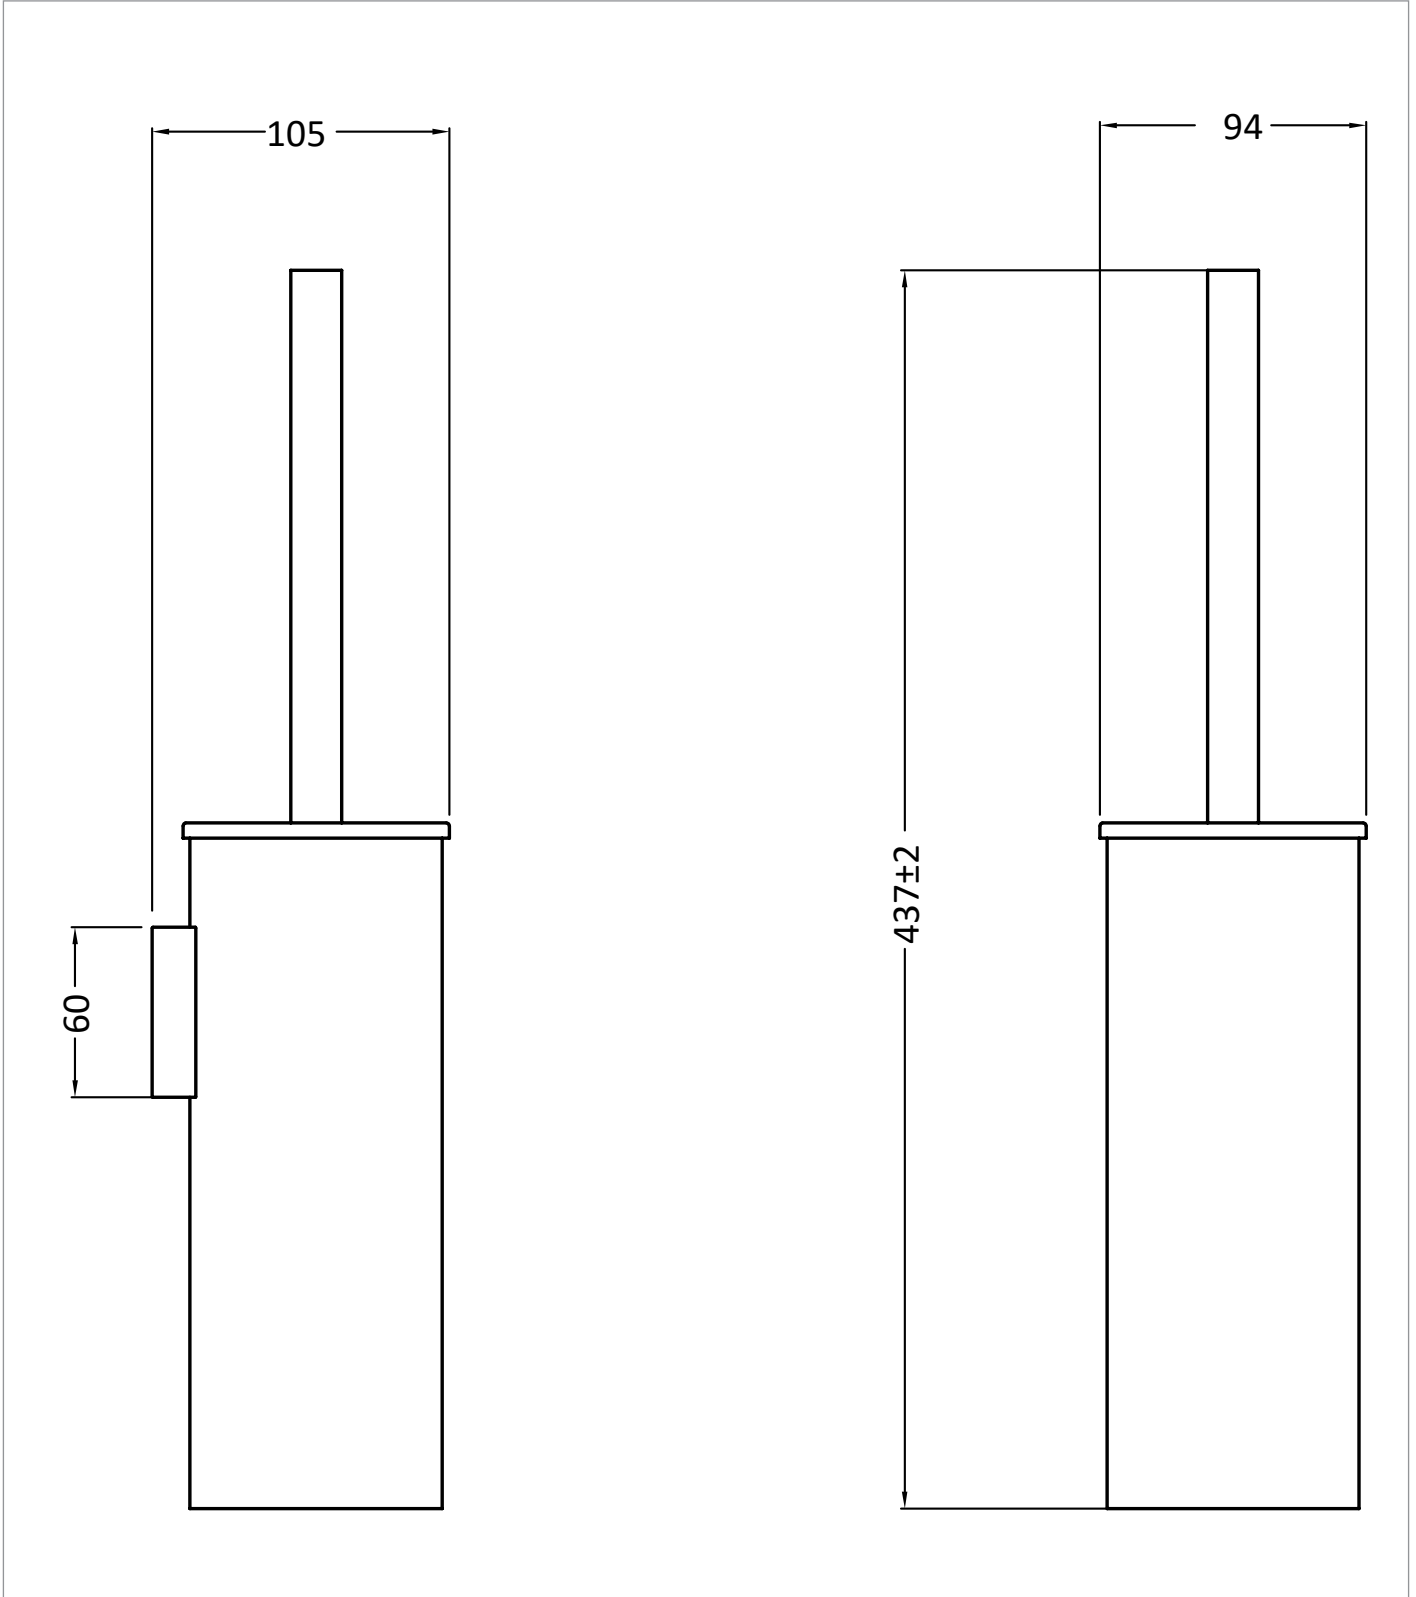

PRODUCT DATA SHEET

PRODUCT CODE

PRO025BZ

RANGE

MPRO

DESCRIPTION

MPRO Wall Mounted Toilet Brush Set
Brushed Bronze

CATEGORY	Accessories
WARRANTY DETAILS	15 Years
COLOUR	Brushed Bronze
FINISH APPLICATION	PVD
PRIMARY MATERIAL	Brass
INSTALL TYPE	Wall Mounted
PRODUCT WIDTH MM	93
PRODUCT HEIGHT MM	411
PRODUCT DEPTH MM	105
PRODUCT NET WEIGHT KG	1.02

PRESSURE (BAR)	0.2	0.5	1	2	3	4	5
PRIMARY FLOWRATE							
HANDSET FLOWRATE							
MESSAGE FLOW RATE							
AIR FLOW RATE							
WIRE FLOW RATE							
WATERFALL FLOW RATE							
MIST FLOW RATE							
HANDSPRAY FLOW RATE							

TECHNICAL DIMENSIONS

Dimensions in mm unless otherwise specified.

Tolerances (per material type) apply.

SPARES LIST

Only the parts labelled are available as spares.

NO SPARES AVAILABLE