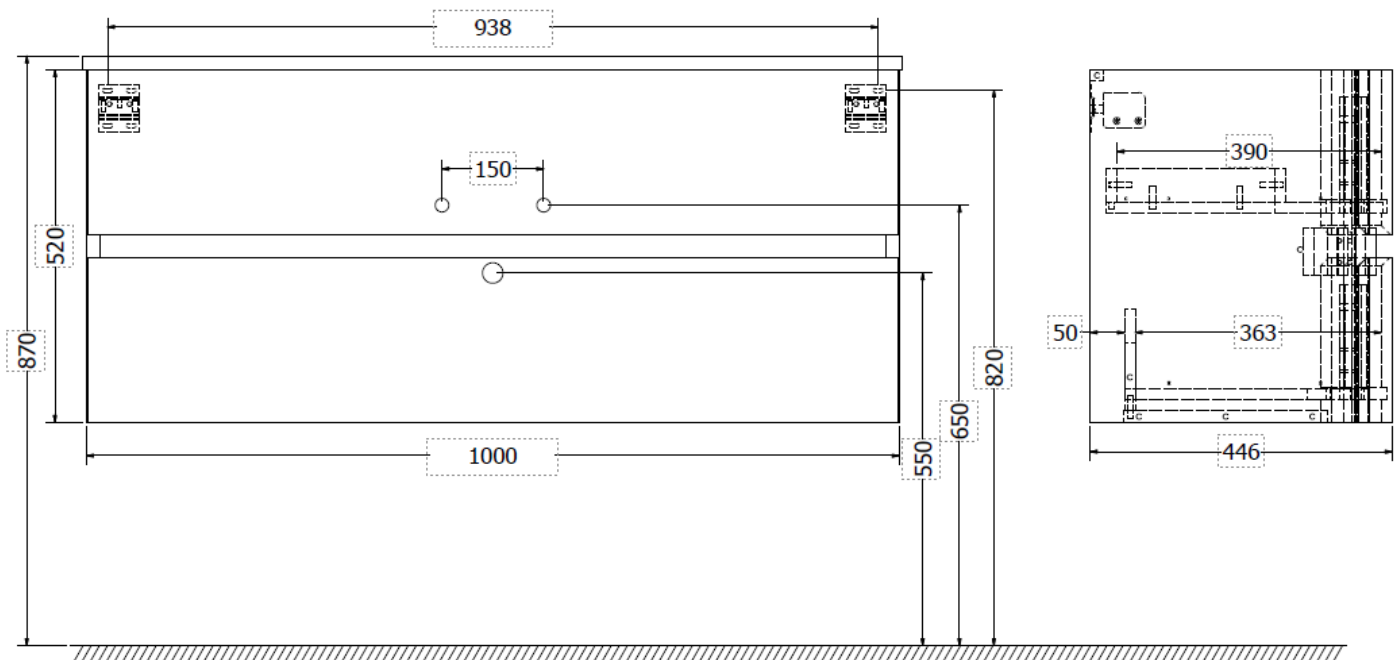

Svelte 1000mm FURNITURE

TECHNICAL DATA

CODE No UNIT	SE1000SDXX+ Cast Marble basins - see prevailing Crosswater catalogue Glass basins - see prevailing Crossater catalogue Solid surface worktop - see prevailing Crossater catalogue
Recommended use:	Domestic, residential
Dimension Unit	w 1000 x d 453/464 x h 520mm
Installation:	Wall Hung
Materials:	Carcass and drawer front 18mm MDF Drawer set 18mm MDF
Specification:	Full extension soft close drawers - 30kg weight capacity Anti-tip wall hangers 120Kg capacity
Weight:	33KGS
Fitting:	Wall hangers integrated into carcass 3 way adjustable Wall brackets supplied
Required Fitting:	Compatible to basin requirement
Advised Fitting:	Space saving 50mm seal trap BTR0510W
Option Accessories:	BTR0410W and BTR0510W basin traps
Warranty	10 years on furniture

SPECIFICATION

Installation Information: The intended installation wall needs to be strong enough for the weight of the furniture and basin. Wall fixings for solid walls included.
Laminate finishes/lacquer tested to ISO 22196
Measurement of antibacterial activity Graded Strong
value of anit-bacterial effect A>3

Measurements in millimetres mm

Information updated May 2021

Tel 0345 873 8840

crosswater[™]

Svelte 1000mm FURNITURE

Plan View