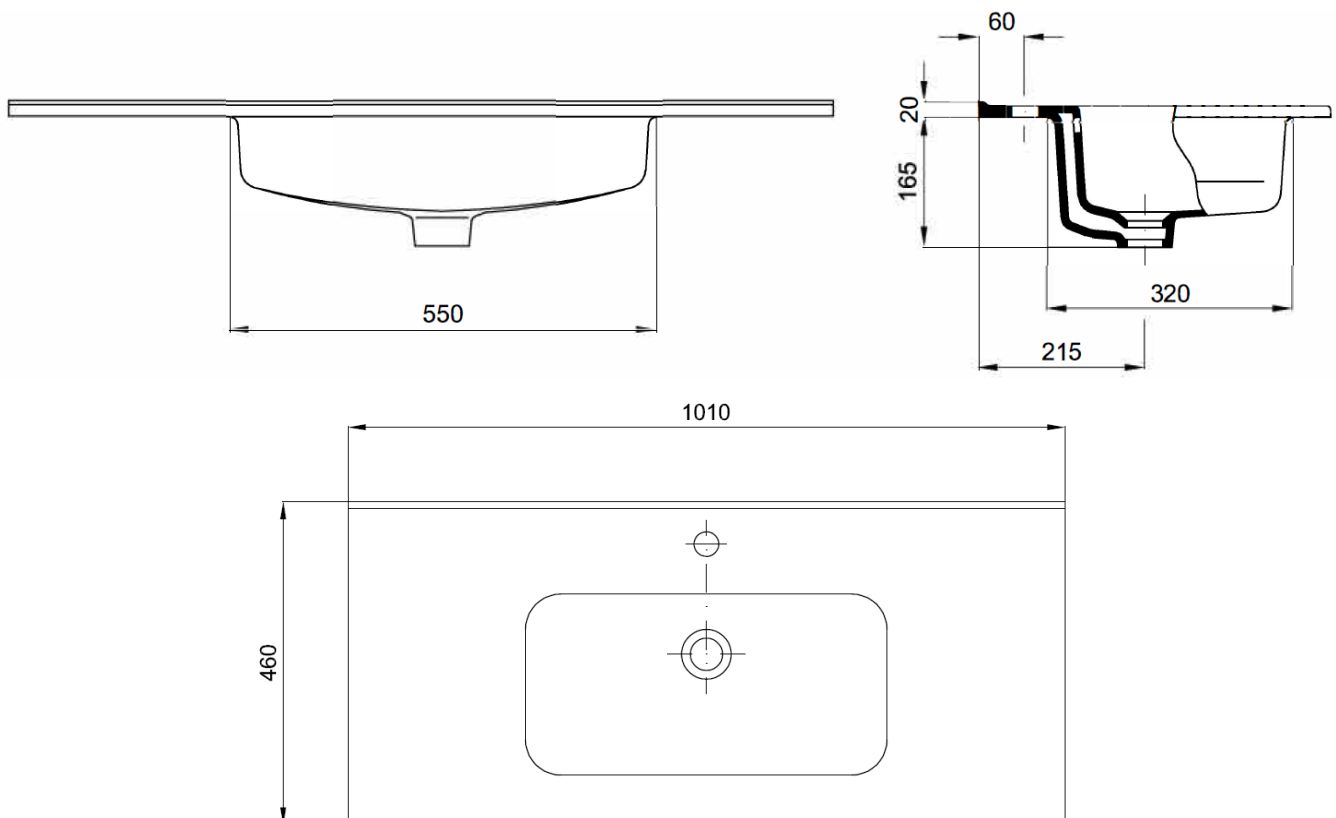

KAI 1000mm Ceramic Basin

TECHNICAL DATA		SPECIFICATION
CODE No	KL1000SCW	Furniture basin
Compatible with:	KL1000Dxx and KLX1000Dxx	EN 31/EN 14688 – CL 0
Recommended use	Domestic, hotel, residential	Dimensions w 1010 x d 460 x h 20mm
Material	Fine Fireclay	Special feature: overflow channel glazed
Standards	EN 14688 – CL 0 EN31	
Required Fitting:	Universal Basin Waste BSW0260C-PRO0260X	
Colour	White	
Specification	1 centre tap hole Over flow, including chrome overflow cover	
Fixing	Furniture carcass only	
Weight	15.5kg	
Warranty	Lifetime	

Sizes detailed could have a variation of about +/-10% due to the changes to material characteristics during the firing processes. Exact measurements for individual installations can only be taken from the finished basin.