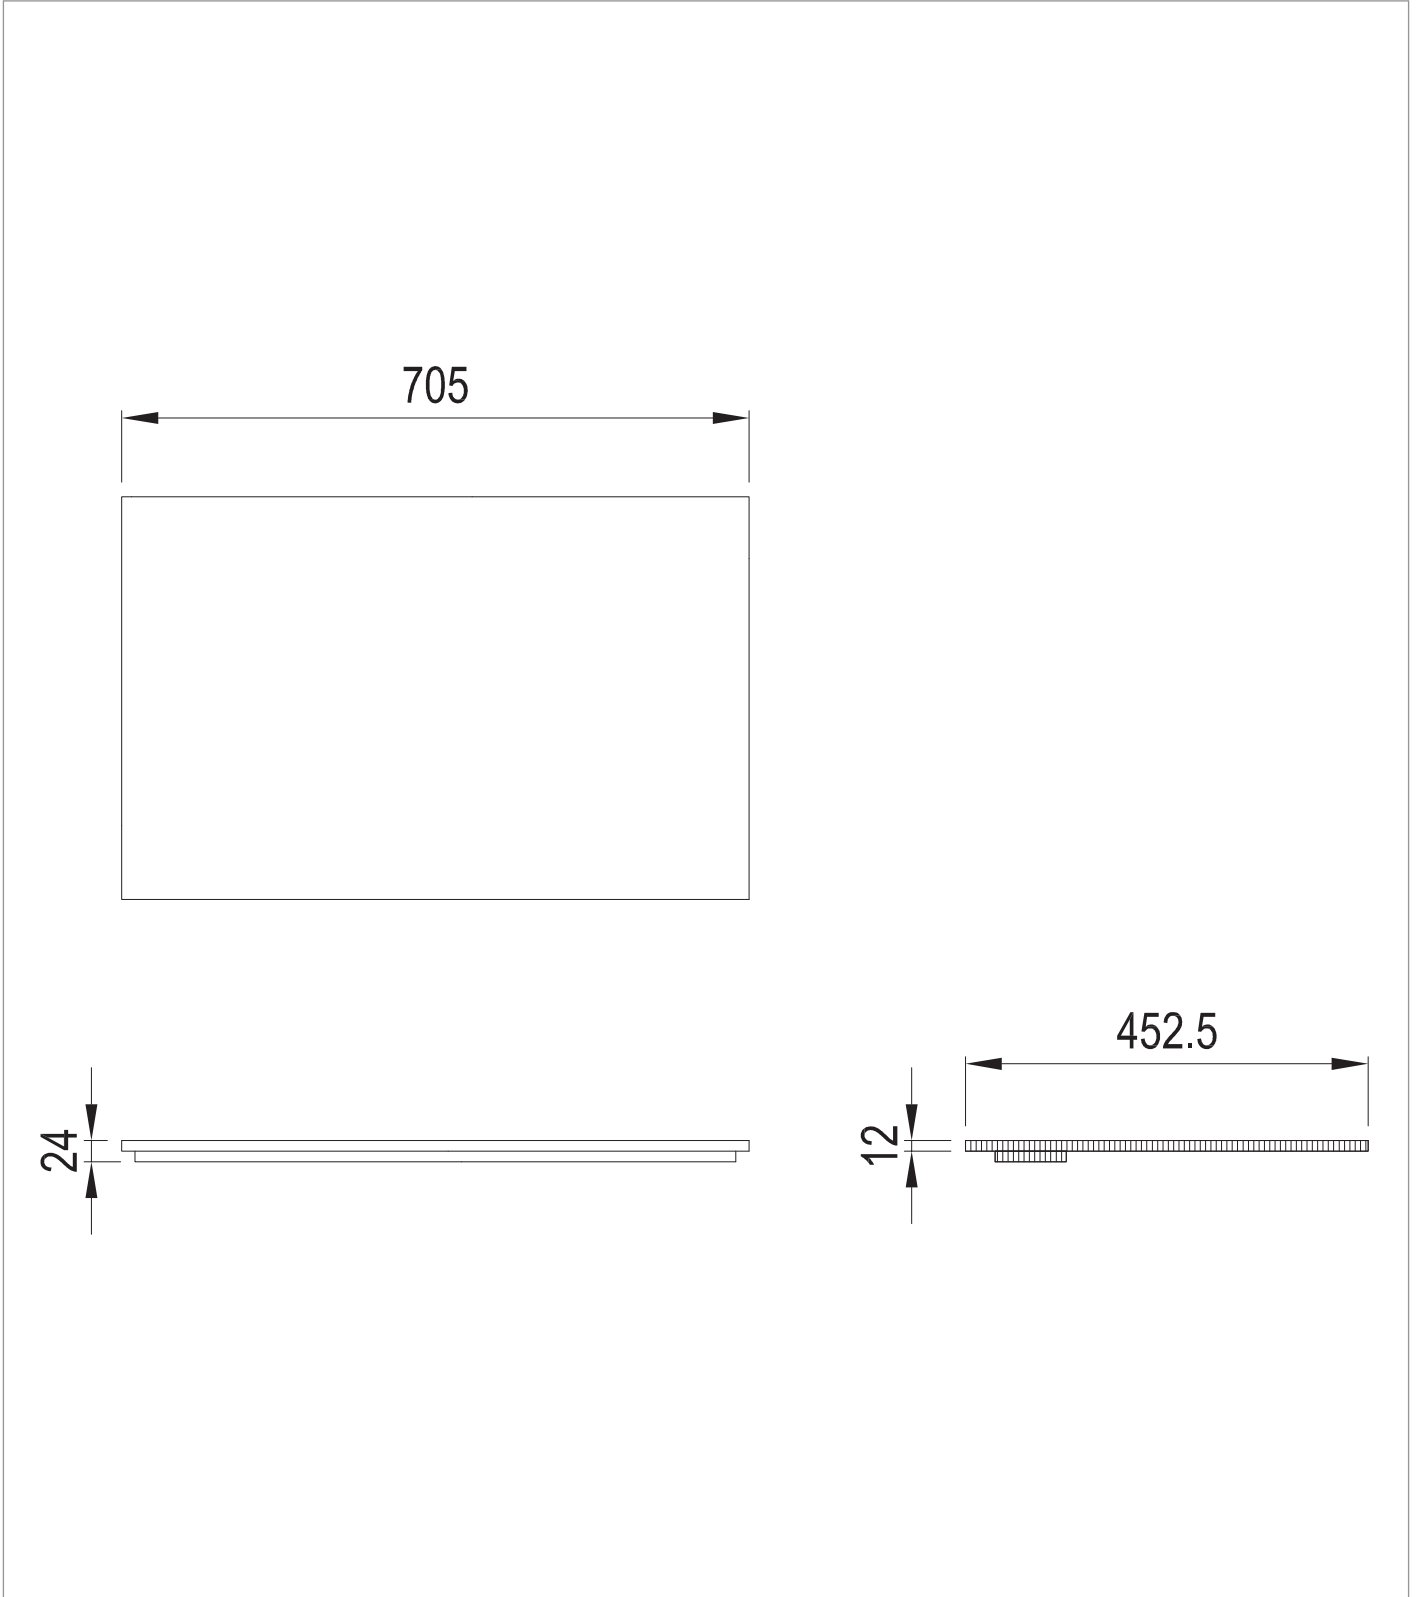

PRODUCT DATA SHEET

PRODUCT CODE

LM7100TST+

RANGE

Limit

DESCRIPTION

Limit Worktop 700 Steelwood

WEBSITE LINK [Click Here](#)

CATEGORY	Furniture
WARRANTY DETAILS	10 Years
COLOUR	Steelwood
PRIMARY MATERIAL	MFC
INSTALL TYPE	Wall Mounted
PRODUCT WIDTH MM	705
PRODUCT HEIGHT MM	12
PRODUCT DEPTH MM	452.5
PRODUCT NET WEIGHT KG	3.41

DRAWER BOX	MFC
WALL HANGERS	Yes
ADJUSTABLE FEET	No

TECHNICAL DIMENSIONS

Dimensions in mm unless otherwise specified.

Tolerances (per material type) apply.

SPARES LIST

Only the parts labelled are available as spares.