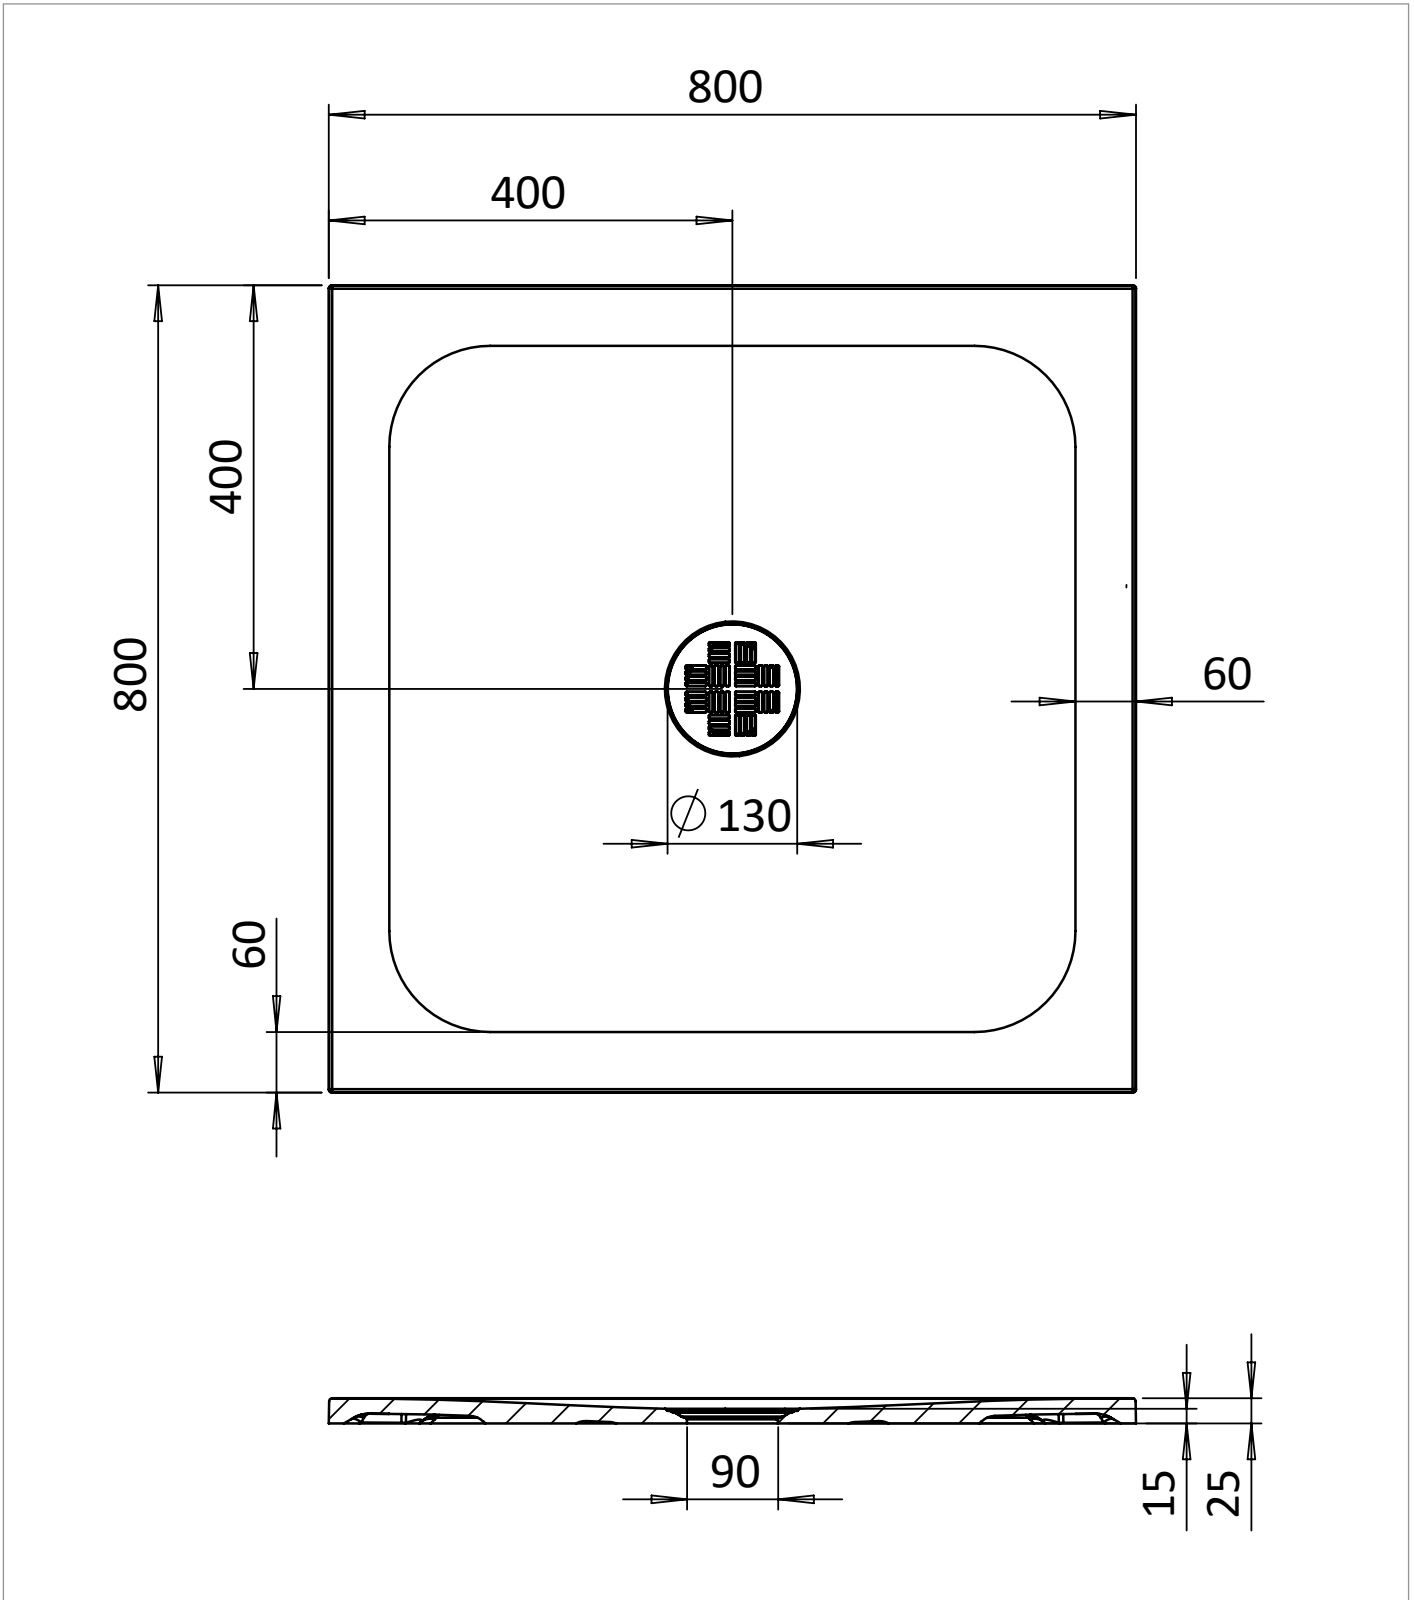

## PRODUCT CODE

CRS800X800W

## DESCRIPTION

Creo Square Shower Tray 800x800  
25mm

WEBSITE LINK [Click Here](#)

CATEGORY	Showering
WARRANTY DETAILS	Lifetime
COLOUR	Gloss White
FINISH APPLICATION	Gelcoat/Nanocoat
PRIMARY MATERIAL	Dolomite
SECONDARY MATERIAL	Stone Resin
INSTALL TYPE	Floor Mounted
PRODUCT WIDTH MM	800
PRODUCT HEIGHT MM	25
PRODUCT LENGTH MM	800
PRODUCT NET WEIGHT KG	21.85
STANDARDS	EN 14527:2016+A1:2018

WASTE INCLUDED	No
WASTE WATER FLOW RATE LPM	30
OUTER EDGE DIMENSION - TRAYS (MM)	60
WASTE LOCATION	Center
ANTI-SLIP CLASS	Class A DIN 51097
WASTE SHAPE	Circular
DRYING AREA	No
RISER KIT COMPATIBLE	Yes
RISER KIT INCLUDED	No
TRAY PLANE TOLERANCE MM	+2/-2 mm
TRAY WIDTH TOLERANCE MM	+5/0 mm
TRAY LENGTH TOLERANCE MM	+5/0 mm
TRAY HEIGHT TOLERANCE MM	+2/-2 mm
TRAY WASTE HOLE TOLERANCE MM	+1/-1 mm
WASTE HOLE DIAMETER MM	90

## TECHNICAL DIMENSIONS

Dimensions in mm unless otherwise specified.

Tolerances (per material type) apply.