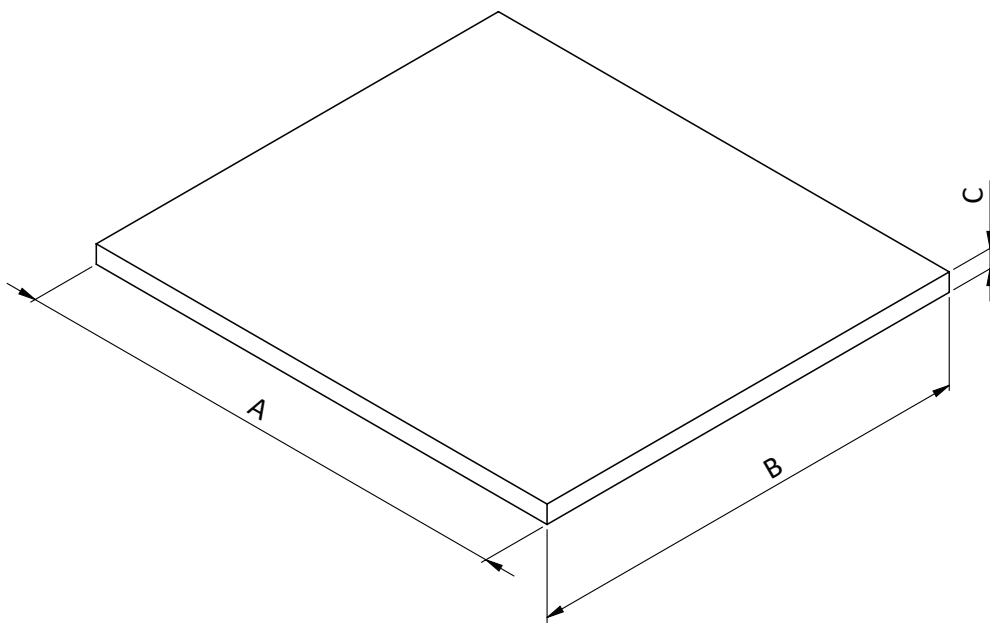

PRODUCT DATA SHEET

PRODUCT CODE

FWT7100TGE

RANGE

Furniture Worktop

DESCRIPTION

Furniture Worktop 710 x 455mm Gold Estatuario

WEBSITE LINK [Click Here](#)

CATEGORY	Furniture
WARRANTY DETAILS	10 Years
COLOUR	White Gold
PRIMARY MATERIAL	Natural Stone
INSTALL TYPE	Furniture Mounted
PRODUCT HEIGHT MM	20
PRODUCT LENGTH MM	710
PRODUCT DEPTH MM	455
PRODUCT NET WEIGHT KG	18.68
STANDARDS	ISO9001/ISO 14001/ISO 45001

WALL HANGERS	No
ADJUSTABLE FEET	No
DRAWER OPERATION	No

TECHNICAL DIMENSIONS

Dimensions in mm unless otherwise specified.

Tolerances (per material type) apply.

CODE	DESCRIPTION	FINISH	A (mm)	B (mm)	C (mm)	WEIGHT
FWT5100TGE	Furniture Worktop 510 x 455mm	Gold Vein Estatuario	510	455	20	13kg
FWT6100TGE	Furniture Worktop 610 x 455mm	Gold Vein Estatuario	610	455	20	16kg
FWT7100TGE	Furniture Worktop 710 x 455mm	Gold Vein Estatuario	710	455	20	19kg
FWT1000TGE	Furniture Worktop 1010 x 455mm	Gold Vein Estatuario	1010	455	20	24kg