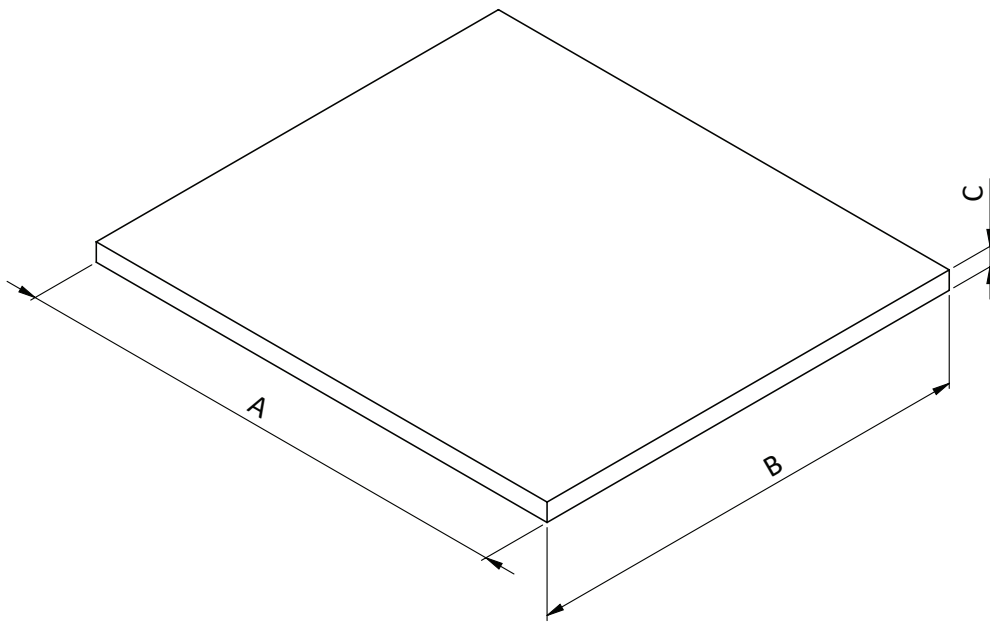

PRODUCT DATA SHEET

PRODUCT CODE

FWT5100TGE

RANGE

Furniture Worktop

DESCRIPTION

Furniture Worktop 510 x 455mm Gold Estatuario

WEBSITE LINK [Click Here](#)

CATEGORY	Furniture
WARRANTY DETAILS	10 Years
COLOUR	White Gold
PRIMARY MATERIAL	Natural Stone
INSTALL TYPE	Furniture Mounted
PRODUCT HEIGHT MM	20
PRODUCT LENGTH MM	510
PRODUCT DEPTH MM	455
PRODUCT NET WEIGHT KG	12.99
STANDARDS	ISO9001/ISO 14001/ISO 45001

WALL HANGERS	No
ADJUSTABLE FEET	No
DRAWER OPERATION	No

TECHNICAL DIMENSIONS

Dimensions in mm unless otherwise specified.

Tolerances (per material type) apply.

CODE	DESCRIPTION	FINISH	A (mm)	B (mm)	C (mm)	WEIGHT
FWT5100TGE	Furniture Worktop 510 x 455mm	Gold Vein Estatuario	510	455	20	13kg
FWT6100TGE	Furniture Worktop 610 x 455mm	Gold Vein Estatuario	610	455	20	16kg
FWT7100TGE	Furniture Worktop 710 x 455mm	Gold Vein Estatuario	710	455	20	19kg
FWT1000TGE	Furniture Worktop 1010 x 455mm	Gold Vein Estatuario	1010	455	20	24kg