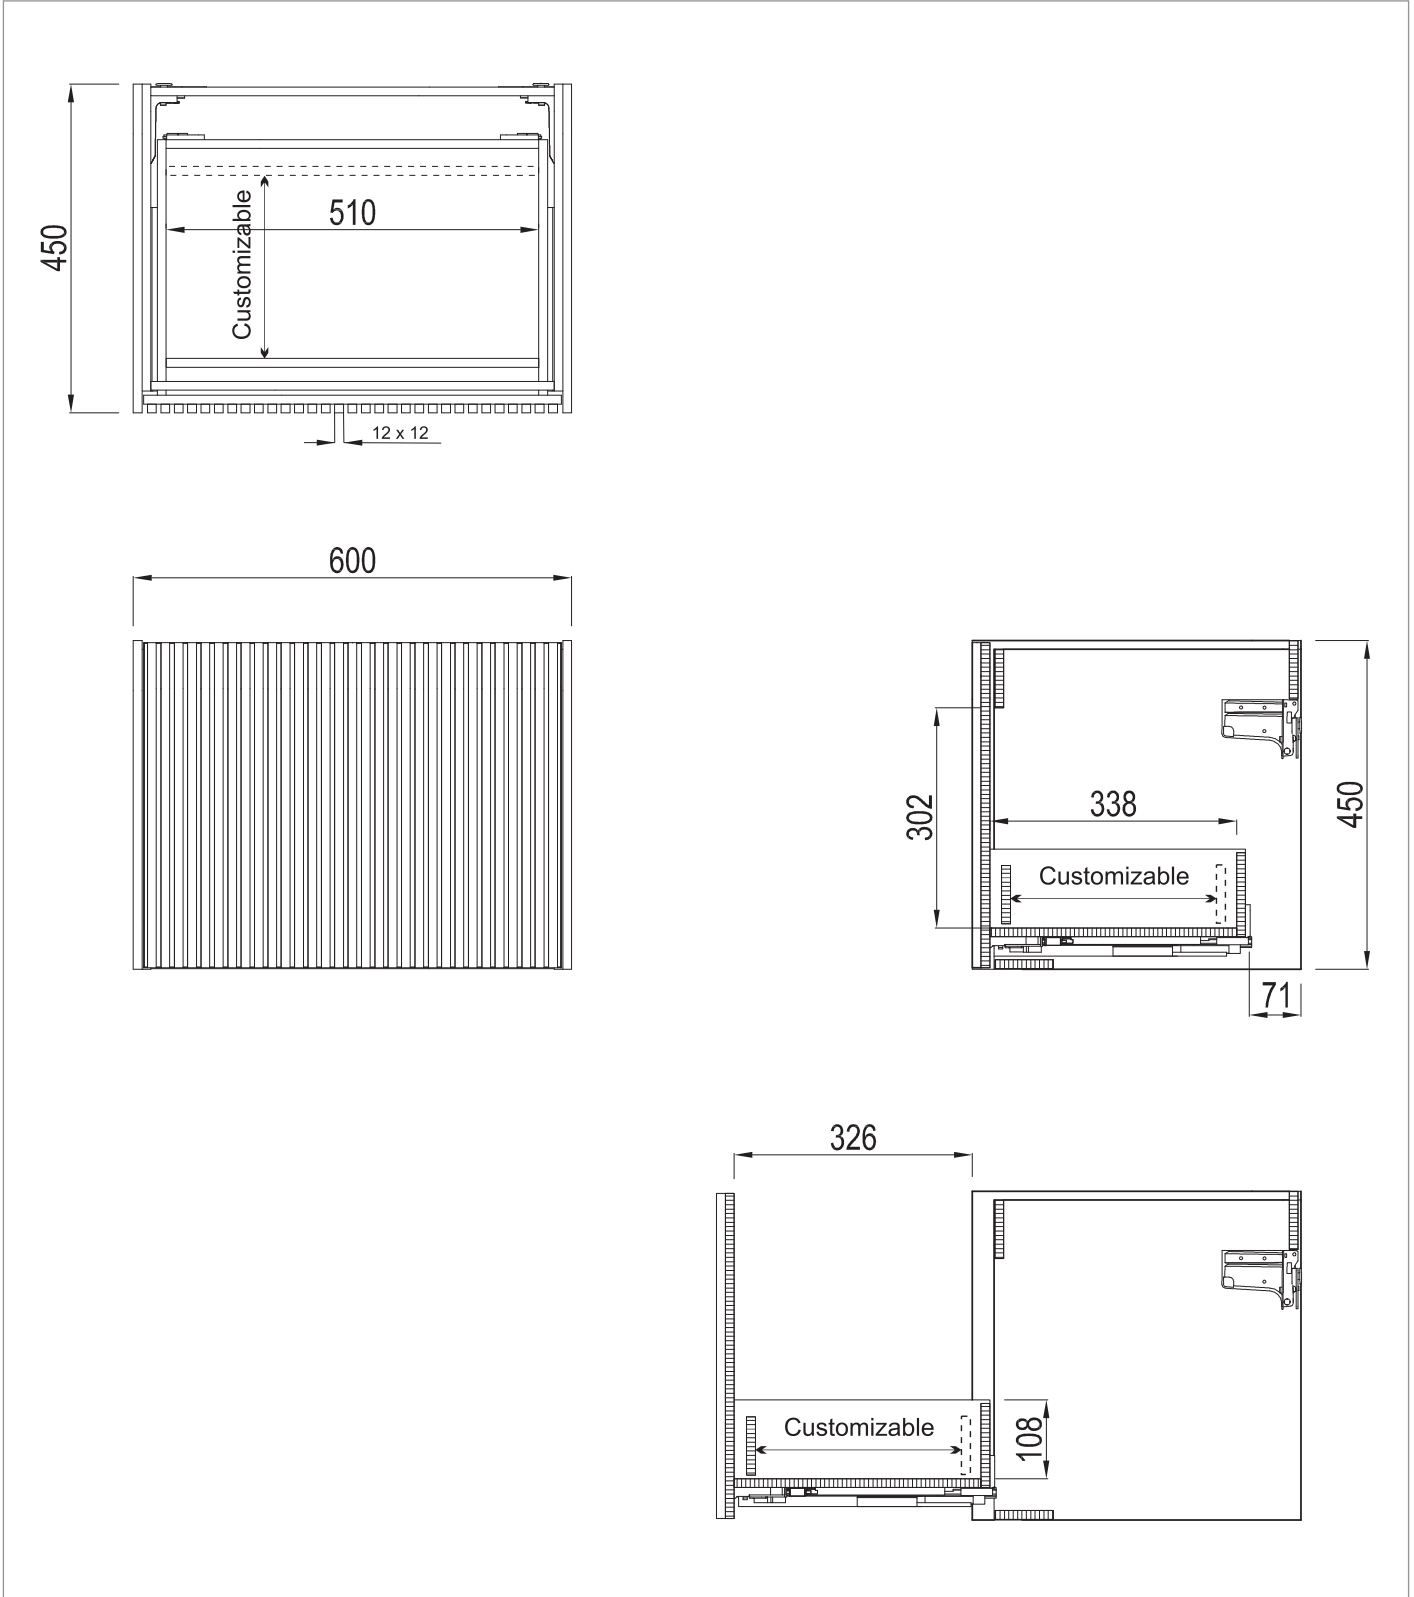

PRODUCT DATA SHEET

PRODUCT CODE

LM6000DRWAN+

RANGE

Limit

DESCRIPTION

Limit Single Drawer Unit 600 Royal Walnut

WEBSITE LINK [Click Here](#)

CATEGORY	Furniture
WARRANTY DETAILS	10 Years
COLOUR	Royal Walnut
PRIMARY MATERIAL	MFC
INSTALL TYPE	Wall Mounted
PRODUCT WIDTH MM	600
PRODUCT HEIGHT MM	450
PRODUCT DEPTH MM	450
PRODUCT NET WEIGHT KG	14

DRAWER BOX	MFC
DRAWER RUNNERS	HETTICH QUADRO 4D V6/300
DRAWER EXTENSION	Full extension
DRAWER ADJUSTMENT	4
WALL HANGERS	Yes
ADJUSTABLE FEET	No
DRAWER CAPACITY	30kg
DRAWER OPERATION	Soft close/push to open

TECHNICAL DIMENSIONS

Dimensions in mm unless otherwise specified.

Tolerances (per material type) apply.

SPARES LIST

Only the parts labelled are available as spares.

NUMBER	PART CODE	DESCRIPTION
1	DF_LM6000DMOAN+	Limit Drawer Front For LM6000DMOAN+
	DF_LM6000DSTAN+	Limit Drawer Front For LM6000DSTAN+
	DF_LM6000DRWAN+	Limit Drawer Front For LM6000DRWAN+
	DF_LM6000DWSAN+	Limit Drawer Front For LM6000DWSAN+
2	RUNNERSLIMIT_1+	Set of Drawer Runners x2 Limit Main Drawer
3	WBRACKETSLIMIT+	Wall Brackets x2 Limit
4	RUNNERSLIMIT_2+	Set of Draw Runners x2 Limit for Internal Drawer (Sold Separately)