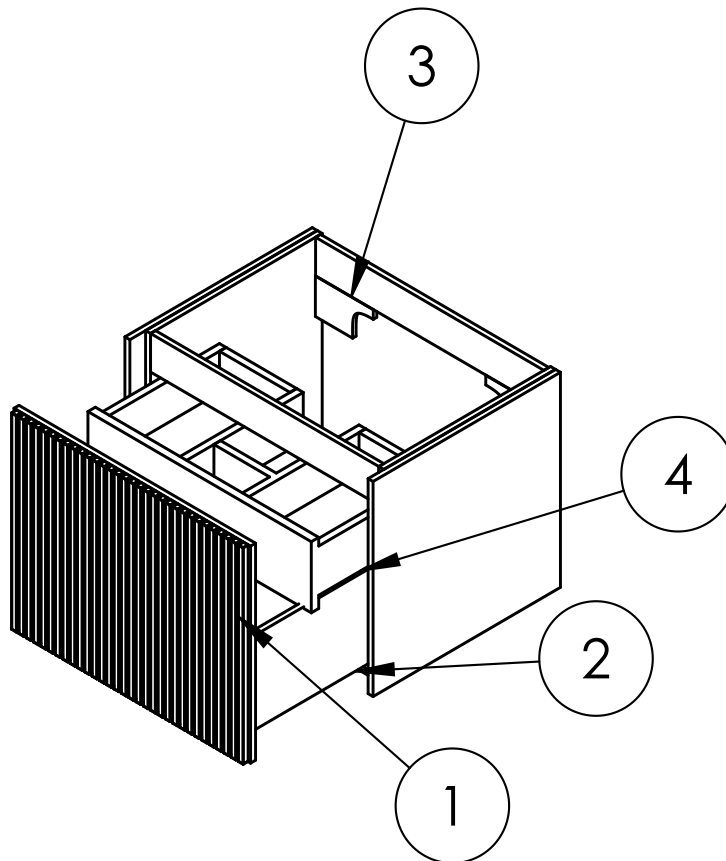

TECHNICAL DIMENSIONS

Dimensions in mm unless otherwise specified.

Tolerances (per material type) apply.

SPARES LIST

Only the parts labelled are available as spares.

NUMBER	PART CODE	DESCRIPTION
1	DF_LM6000DMOAN+	Limit Drawer Front For LM6000DMOAN+
	DF_LM6000DSTAN+	Limit Drawer Front For LM6000DSTAN+
	DF_LM6000DRWAN+	Limit Drawer Front For LM6000DRWAN+
	DF_LM6000DWSAN+	Limit Drawer Front For LM6000DWSAN+
2	RUNNERSLIMIT_1+	Set of Drawer Runners x2 Limit Main Drawer
3	WBRACKETSLIMIT+	Wall Brackets x2 Limit
4	RUNNERSLIMIT_2+	Set of Draw Runners x2 Limit for Internal Drawer (Sold Separately)