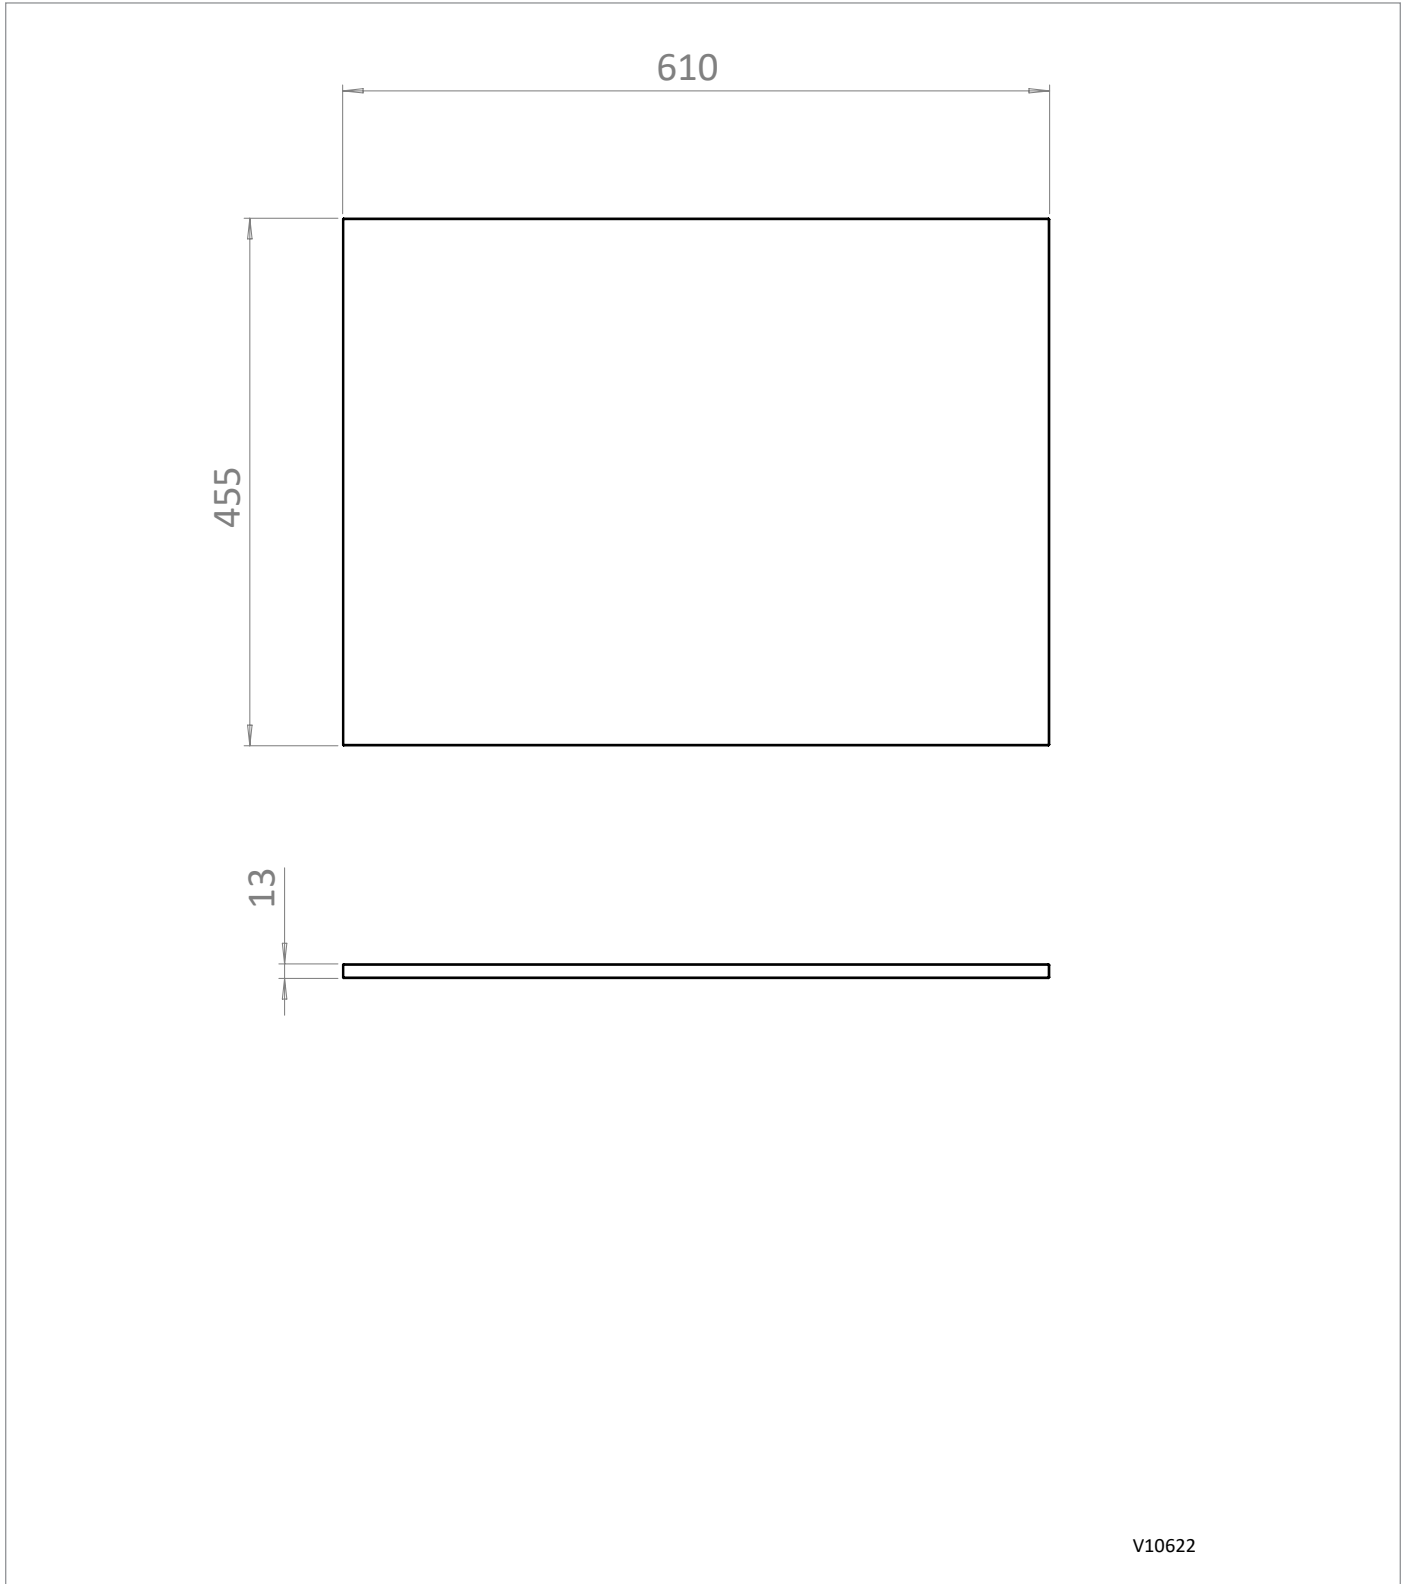

# PRODUCT DATA SHEET

PRODUCT CODE

FWT610CM

RANGE

FURNITURE WORKTOP

DESCRIPTION

Worktop Cararra Marble 610mm x 12.5mm

COLOUR	Cararra
MATERIAL	Modified Acrylic
STANDARDS	FIRA Gold Award
INSTALLATION TYPE	Furniture - Mounted
WARRANTY	10 Years

## TECHNICAL DIMENSIONS

Dimensions in mm unless otherwise specified.

Tolerances (per material type) apply.

V10622