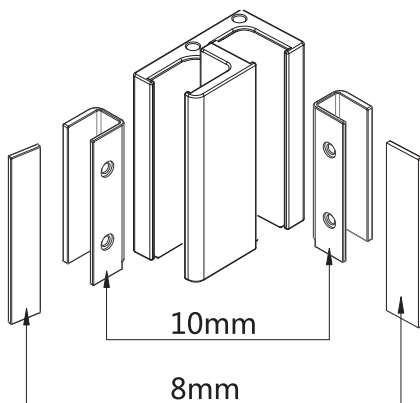

PRODUCT DATA SHEET

PRODUCT CODE

GRBRACKBZ

RANGE

Gallery

DESCRIPTION

Gallery Glass Glass Bracket Brushed Bronze

WEBSITE LINK [Click Here](#)

CATEGORY	Showering
WARRANTY DETAILS	15 Years
COLOUR	Brushed Bronze
FINISH APPLICATION	PVD
PRIMARY MATERIAL	304 Stainless Steel
INSTALL TYPE	Wall Mounted
PRODUCT HEIGHT MM	45.97
PRODUCT LENGTH MM	60
PRODUCT NET WEIGHT KG	0.5
STANDARDS	EN14428

TECHNICAL DIMENSIONS

Dimensions in mm unless otherwise specified.

Tolerances (per material type) apply.

SPARES LIST

Only the parts labelled are available as spares.

SPARES AVAILABLE UPON REQUEST