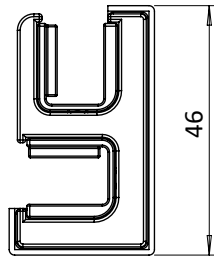

PRODUCT DATA SHEET

PRODUCT CODE

GRBRACKBZ

RANGE

Gallery

DESCRIPTION

Gallery Glass Glass Bracket Brushed Bronze

WEBSITE LINK [Click Here](#)

CATEGORY	Showering
WARRANTY DETAILS	15 Years
COLOUR	Brushed Bronze
FINISH APPLICATION	PVD
PRIMARY MATERIAL	304 Stainless Steel
INSTALL TYPE	Wall Mounted
PRODUCT HEIGHT MM	45.97
PRODUCT LENGTH MM	60
PRODUCT NET WEIGHT KG	0.5
STANDARDS	EN14428

TECHNICAL DIMENSIONS

Dimensions in mm unless otherwise specified.

Tolerances (per material type) apply.

SPARES LIST

Only the parts labelled are available as spares.

SPARES AVAILABLE UPON REQUEST