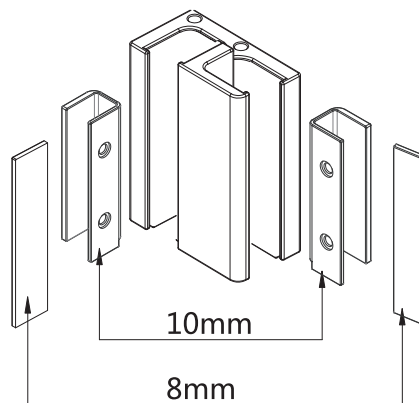

PRODUCT DATA SHEET

PRODUCT CODE

GRBRACKBZ

RANGE

Gallery

DESCRIPTION

Gallery Glass Glass Bracket Brushed Bronze

WEBSITE LINK [Click Here](#)

CATEGORY	Showering
WARRANTY DETAILS	15 Years
COLOUR	Brushed Bronze
FINISH APPLICATION	PVD
PRIMARY MATERIAL	304 Stainless Steel
INSTALL TYPE	Wall Mounted
PRODUCT HEIGHT MM	45.97
PRODUCT LENGTH MM	60
PRODUCT NET WEIGHT KG	0.5
STANDARDS	EN14428

TECHNICAL DIMENSIONS

Dimensions in mm unless otherwise specified.

Tolerances (per material type) apply.

SPARES LIST

Only the parts labelled are available as spares.

SPARES AVAILABLE UPON REQUEST