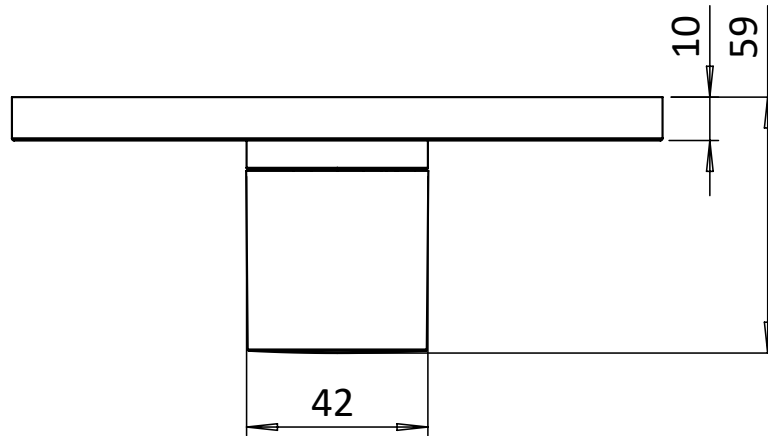

## DESCRIPTION

Crossbox Lazo 3 Outlet Trim & Valves  
Chrome

WEBSITE LINK [Click Here](#)

CATEGORY	Brassware
WARRANTY DETAILS	15 Years
COLOUR	Chrome
FINISH APPLICATION	Powder Coated
PRIMARY MATERIAL	Brass
INSTALL TYPE	Wall Mounted
PRODUCT WIDTH MM	130
PRODUCT HEIGHT MM	180
PRODUCT NET WEIGHT	2.5

## TECHNICAL DIMENSIONS

Dimensions in mm unless otherwise specified.

Tolerances (per material type) apply.