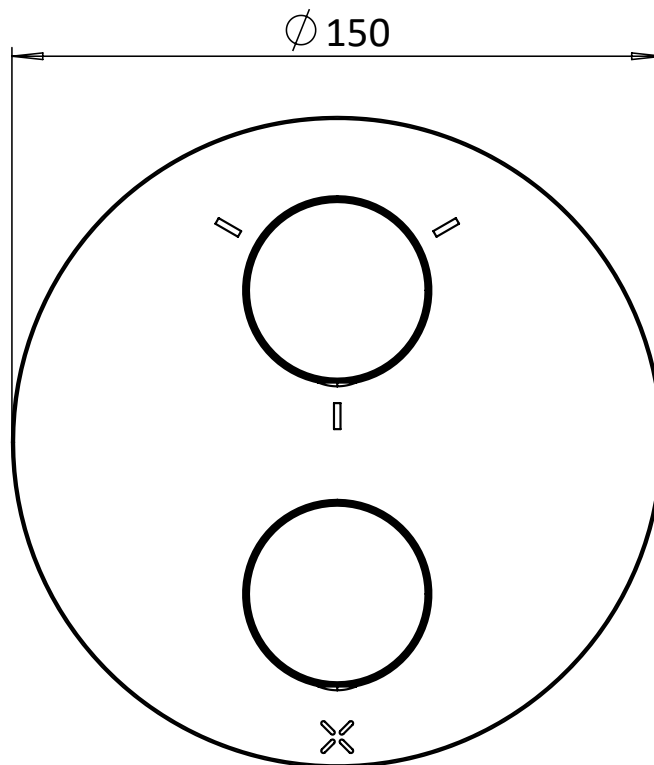

## DESCRIPTION

Crossbox Lazo 3 Outlet Trim & Valves  
Chrome

WEBSITE LINK [Click Here](#)

CATEGORY	Brassware
WARRANTY DETAILS	15 Years
COLOUR	Chrome
FINISH APPLICATION	Powder Coated
PRIMARY MATERIAL	Brass
INSTALL TYPE	Wall Mounted
PRODUCT WIDTH MM	130
PRODUCT HEIGHT MM	180
PRODUCT NET WEIGHT	2.5

## TECHNICAL DIMENSIONS

Dimensions in mm unless otherwise specified.

Tolerances (per material type) apply.