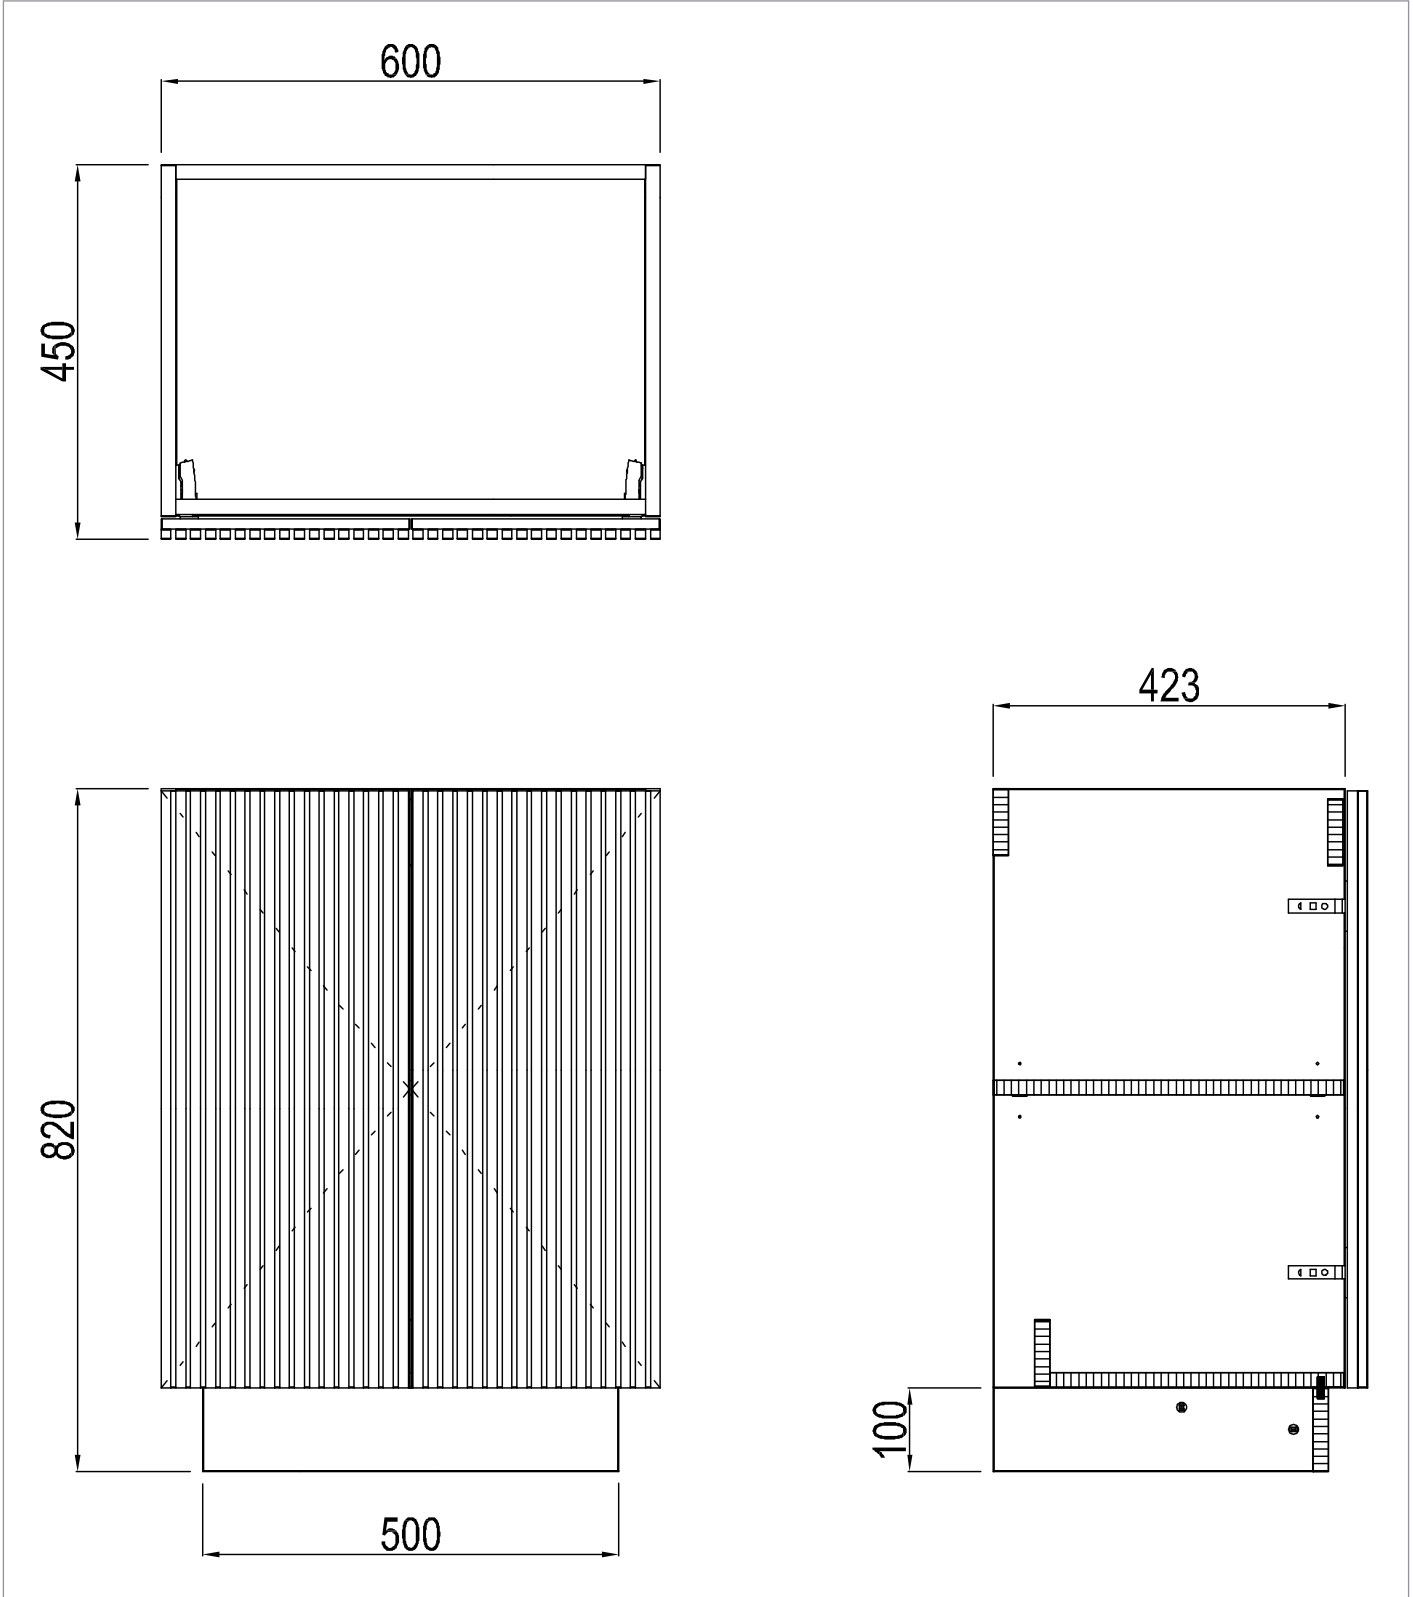

PRODUCT DATA SHEET

PRODUCT CODE

LM6000FSDSTAN

RANGE

Limit

DESCRIPTION

Limit 600mm Floorstanding Door Unit
Steelwood

CATEGORY	Furniture
WARRANTY DETAILS	10 Years
COLOUR	Steelwood
FINISH APPLICATION	Melamine
PRIMARY MATERIAL	MFC
SECONDARY MATERIAL	MDF
INSTALL TYPE	Floor Standing
PRODUCT WIDTH MM	600
PRODUCT HEIGHT MM	820
PRODUCT DEPTH MM	450
PRODUCT NET WEIGHT KG	24.5
STANDARDS	No

COLOUR CODE / REFERENCE	H3190 ST19
DRAWER BOX	0
DRAWER RUNNERS	0
WALL HANGERS	No
ADJUSTABLE FEET	No
DRAWER OPERATION	No

TECHNICAL DIMENSIONS

Dimensions in mm unless otherwise specified.

Tolerances (per material type) apply.

SPARES LIST

Only the parts labelled are available as spares.

NUMBER	PART CODE	DESCRIPTION
1	DF_LM6000FSDSTAN	Limit 600mm Floorstanding Door Front Steelwood
	DF_LM6000FSDMOAN	Limit 600mm Floorstanding Door Front Modern Oak
	DF_LM6000FSDRWAN	Limit 600mm Floorstanding Door Front Royal Walnut
	DF_LM6000FSDWSAN	Limit 600mm Floorstanding Door Front Warm Stone
2	LIMITHINGE	Limit Door Hinges
3	LIMITPUSHOPEN	Limit Push to Open Mechanism
4	LIMITPINS	Limit Shelf Pins