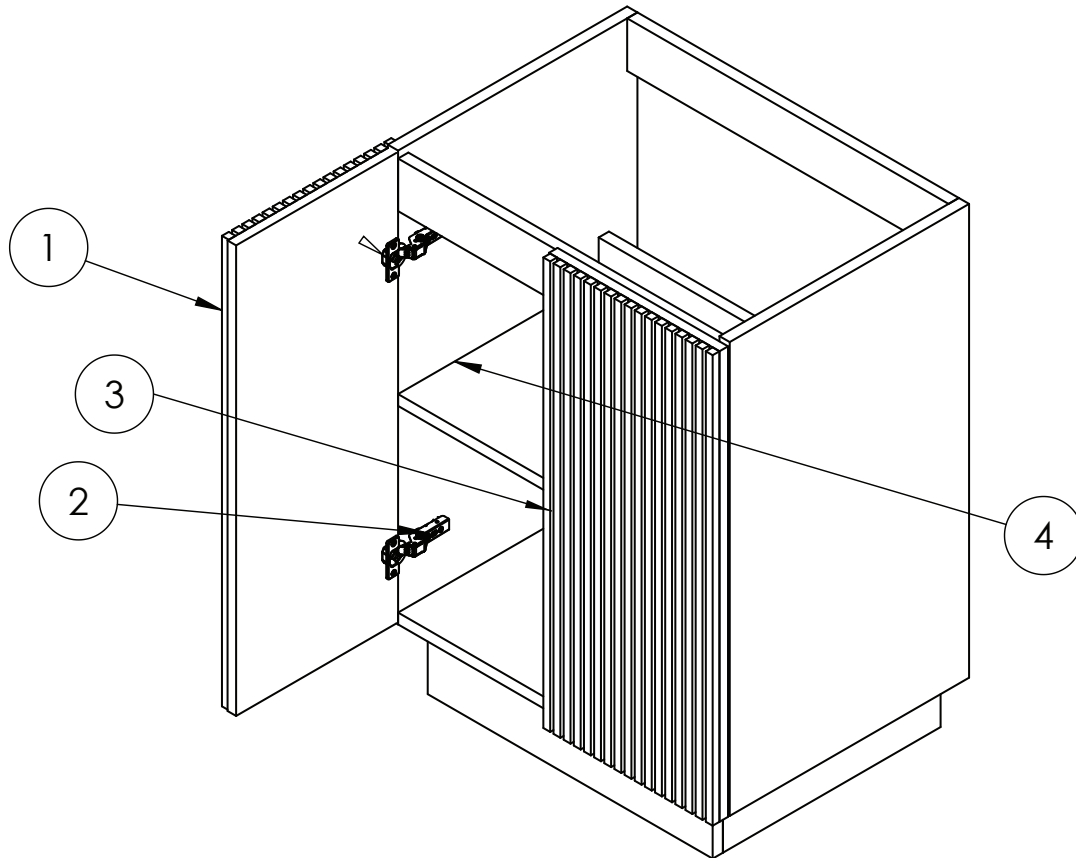

PRODUCT DATA SHEET

PRODUCT CODE

LM6000FSDSTAN

RANGE

Limit

DESCRIPTION

Limit 600mm Floorstanding Door Unit
Steelwood

CATEGORY	Furniture
WARRANTY DETAILS	10 Years
COLOUR	Steelwood
FINISH APPLICATION	Melamine
PRIMARY MATERIAL	MFC
SECONDARY MATERIAL	MDF
INSTALL TYPE	Floor Standing
PRODUCT WIDTH MM	600
PRODUCT HEIGHT MM	820
PRODUCT DEPTH MM	450
PRODUCT NET WEIGHT KG	24.5
STANDARDS	No

COLOUR CODE / REFERENCE	H3190 ST19
DRAWER BOX	0
DRAWER RUNNERS	0
WALL HANGERS	No
ADJUSTABLE FEET	No
DRAWER OPERATION	No

TECHNICAL DIMENSIONS

Dimensions in mm unless otherwise specified.

Tolerances (per material type) apply.

SPARES LIST

Only the parts labelled are available as spares.

NUMBER	PART CODE	DESCRIPTION
1	DF_LM6000FSDSTAN	Limit 600mm Floorstanding Door Front Steelwood
	DF_LM6000FSDMOAN	Limit 600mm Floorstanding Door Front Modern Oak
	DF_LM6000FSDRWAN	Limit 600mm Floorstanding Door Front Royal Walnut
	DF_LM6000FSDWSAN	Limit 600mm Floorstanding Door Front Warm Stone
2	LIMITHINGE	Limit Door Hinges
3	LIMITPUSHOPEN	Limit Push to Open Mechanism
4	LIMITPINS	Limit Shelf Pins