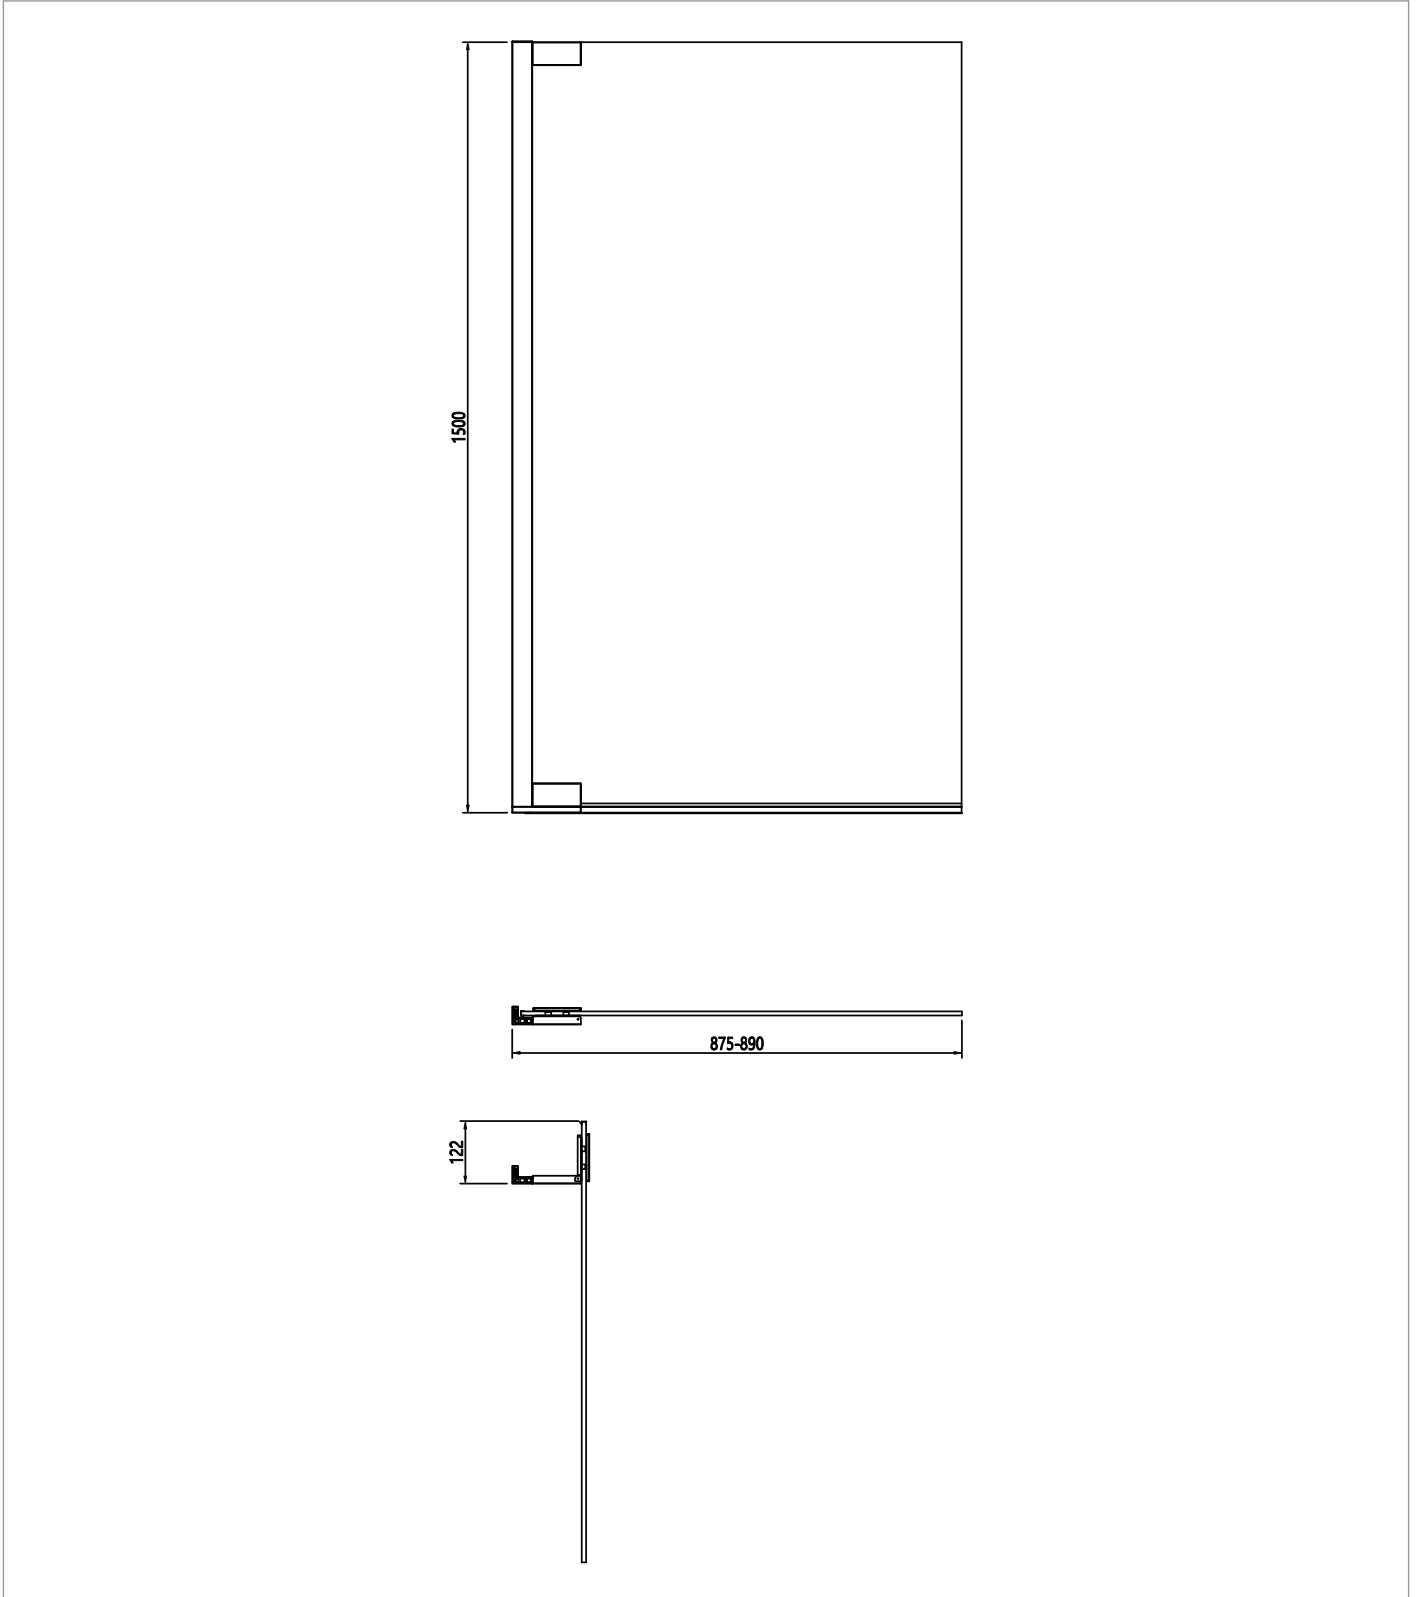

PRODUCT DATA SHEET

PRODUCT CODE

AUBSCC0900

RANGE

Asura

DESCRIPTION

Asura 8mm Hinged Bath Screen 900
Polished Stainless

WEBSITE LINK [Click Here](#)

CATEGORY	Showering
WARRANTY DETAILS	Lifetime
COLOUR	Polished Stainless Steel
FINISH APPLICATION	Polished
PRIMARY MATERIAL	Glass
SECONDARY MATERIAL	304 Stainless Steel
INSTALL TYPE	Wall Mounted
PRODUCT WIDTH MM	875
PRODUCT HEIGHT MM	1500
PRODUCT NET WEIGHT KG	30
STANDARDS	EN14428

HANDING SHOWERING	Universal
GLASS THICKNESS	8mm
EASY CLEAN	Yes
MAGNETIC DOOR STRIPS	No
NUMBER OF DOORS	1
SOFT CLOSING DOORS	No
SAFETY GLASS	Yes
REMOVABLE SEALS	Yes
QUICK RELEASE ROLLERS	No
WET ROOM COMPATIBLE	No
DOOR A INFORMATION	Bath Screen

TECHNICAL DIMENSIONS

Dimensions in mm unless otherwise specified.

Tolerances (per material type) apply.

SPARES LIST

Only the parts labelled are available as spares.

NUMBER	PART CODE	DESCRIPTION
1	AU00013	Asura Hinged Bath Screen seal pack
2	AU00021S	Asura Hinged Bath Screen Blister pack Polished stainless steel
	AU00021F	Asura Hinged Bath Screen Blister pack Brushed brass
	AU00021V	Asura Hinged Bath Screen Blister pack Brushed Stainlesss steel
	AU00021BZ	Asura Hinged Bath Screen Blister pack Brushed Bronze
	AU00021T	Asura Hinged Bath Screen Blister pack Slate
	AU00021B	Asura Hinged Bath Screen Blister pack Matt Black