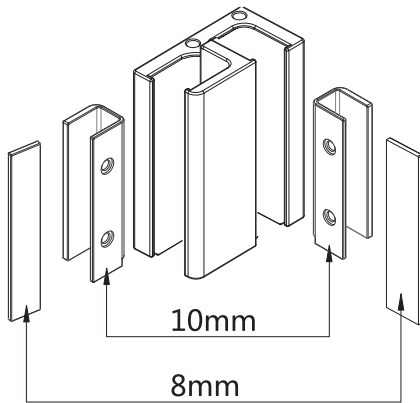

## DESCRIPTION

Gallery Glass Glass Bracket Slate

WEBSITE LINK [Click Here](#)

CATEGORY	Showering
WARRANTY DETAILS	2 Years
COLOUR	Slate
FINISH APPLICATION	PVD
PRIMARY MATERIAL	304 Stainless Steel
INSTALL TYPE	Wall Mounted
PRODUCT HEIGHT MM	46
PRODUCT LENGTH MM	60
PRODUCT NET WEIGHT KG	0.5
STANDARDS	EN14428

## TECHNICAL DIMENSIONS

Dimensions in mm unless otherwise specified.

Tolerances (per material type) apply.