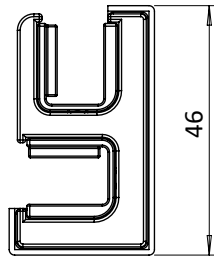

## DESCRIPTION

Gallery Glass Glass Bracket Slate

WEBSITE LINK [Click Here](#)

CATEGORY	Showering
WARRANTY DETAILS	2 Years
COLOUR	Slate
FINISH APPLICATION	PVD
PRIMARY MATERIAL	304 Stainless Steel
INSTALL TYPE	Wall Mounted
PRODUCT HEIGHT MM	46
PRODUCT LENGTH MM	60
PRODUCT NET WEIGHT KG	0.5
STANDARDS	EN14428

## TECHNICAL DIMENSIONS

Dimensions in mm unless otherwise specified.

Tolerances (per material type) apply.