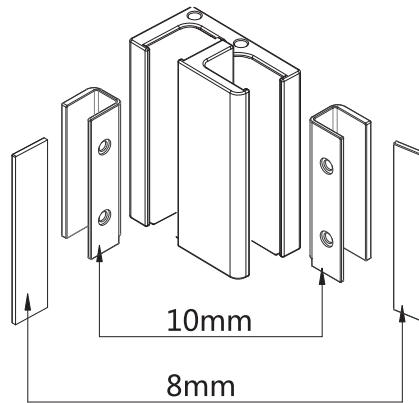

## DESCRIPTION

Gallery Glass Glass Bracket Slate

WEBSITE LINK [Click Here](#)

CATEGORY	Showering
WARRANTY DETAILS	2 Years
COLOUR	Slate
FINISH APPLICATION	PVD
PRIMARY MATERIAL	304 Stainless Steel
INSTALL TYPE	Wall Mounted
PRODUCT HEIGHT MM	46
PRODUCT LENGTH MM	60
PRODUCT NET WEIGHT KG	0.5
STANDARDS	EN14428

## TECHNICAL DIMENSIONS

Dimensions in mm unless otherwise specified.

Tolerances (per material type) apply.