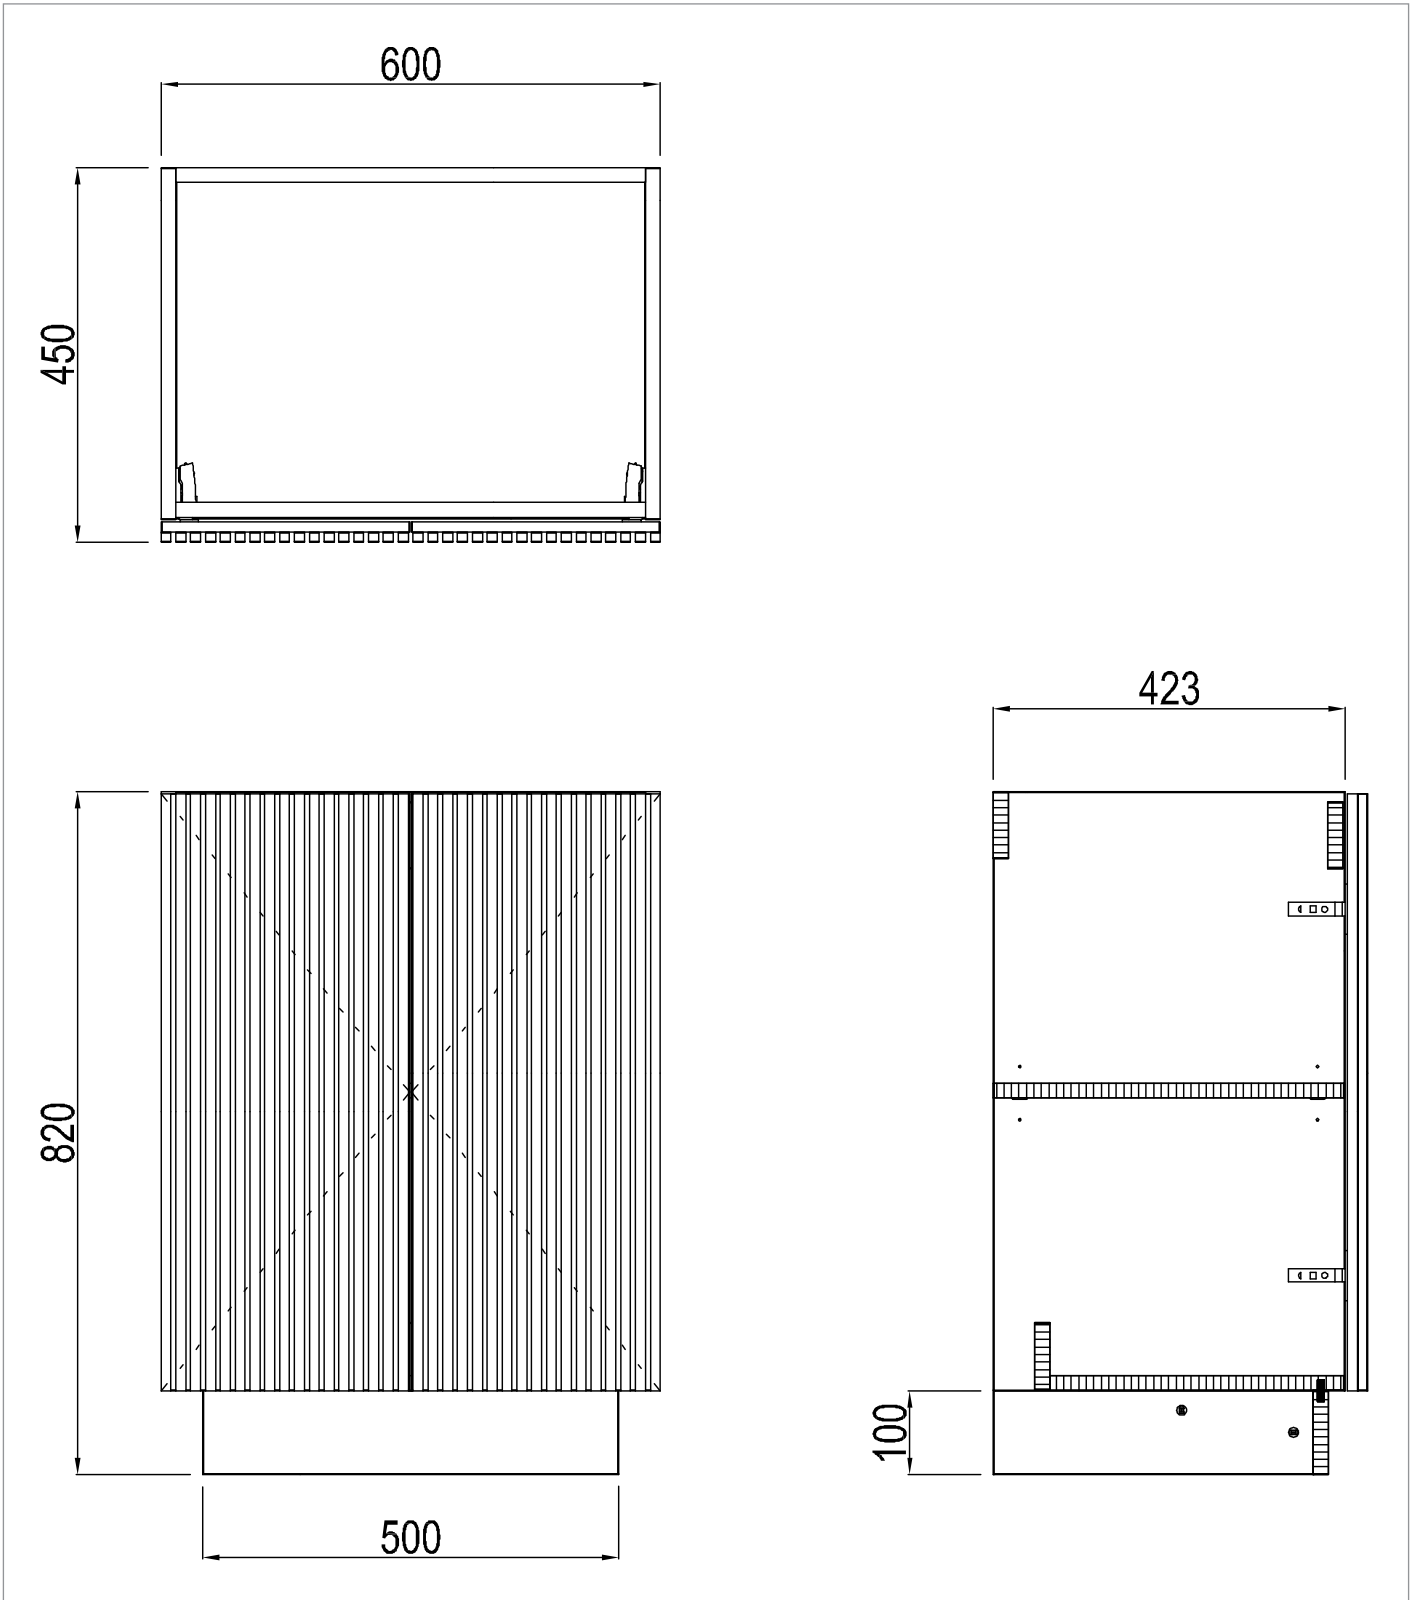

PRODUCT DATA SHEET

PRODUCT CODE

LM6000FSDWSAN

RANGE

Limit

DESCRIPTION

Limit 600mm Floorstanding Door Unit
Warm Stone

CATEGORY	Furniture
WARRANTY DETAILS	10 Years
COLOUR	Warm Stone
FINISH APPLICATION	Melamine
PRIMARY MATERIAL	MFC
SECONDARY MATERIAL	MDF
INSTALL TYPE	Floor Standing
PRODUCT WIDTH MM	600
PRODUCT HEIGHT MM	820
PRODUCT DEPTH MM	450
PRODUCT NET WEIGHT KG	24.5
STANDARDS	No

COLOUR CODE / REFERENCE	U750 ST9
DRAWER BOX	0
DRAWER RUNNERS	0
WALL HANGERS	No
ADJUSTABLE FEET	No
DRAWER OPERATION	No

TECHNICAL DIMENSIONS

Dimensions in mm unless otherwise specified.

Tolerances (per material type) apply.

SPARES LIST

Only the parts labelled are available as spares.

NUMBER	PART CODE	DESCRIPTION
1	DF_LM6000FSDSTAN	Limit 600mm Floorstanding Door Front Steelwood
	DF_LM6000FSDMOAN	Limit 600mm Floorstanding Door Front Modern Oak
	DF_LM6000FSDRWAN	Limit 600mm Floorstanding Door Front Royal Walnut
	DF_LM6000FSDWSAN	Limit 600mm Floorstanding Door Front Warm Stone
2	LIMITHINGE	Limit Door Hinges
3	LIMITPUSHOPEN	Limit Push to Open Mechanism
4	LIMITPINS	Limit Shelf Pins