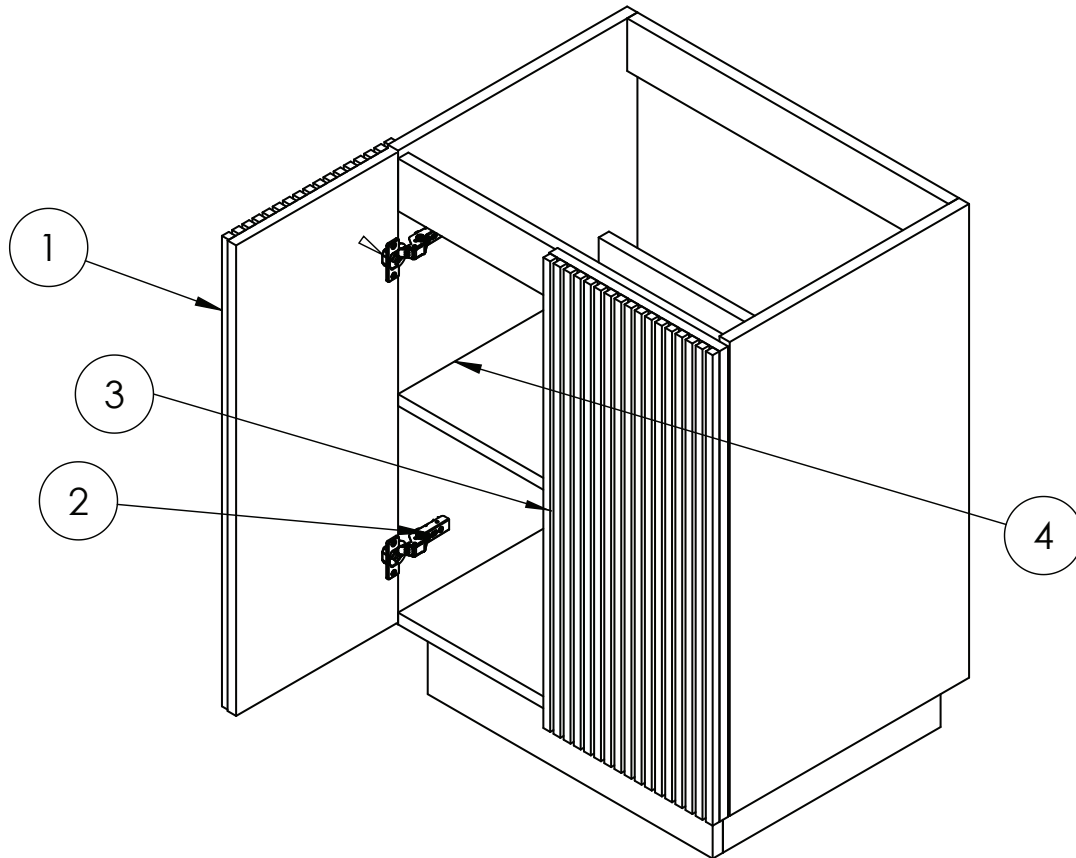

PRODUCT DATA SHEET

PRODUCT CODE

LM6000FSDWSAN

RANGE

Limit

DESCRIPTION

Limit 600mm Floorstanding Door Unit
Warm Stone

CATEGORY	Furniture
WARRANTY DETAILS	10 Years
COLOUR	Warm Stone
FINISH APPLICATION	Melamine
PRIMARY MATERIAL	MFC
SECONDARY MATERIAL	MDF
INSTALL TYPE	Floor Standing
PRODUCT WIDTH MM	600
PRODUCT HEIGHT MM	820
PRODUCT DEPTH MM	450
PRODUCT NET WEIGHT KG	24.5
STANDARDS	No

COLOUR CODE / REFERENCE	U750 ST9
DRAWER BOX	0
DRAWER RUNNERS	0
WALL HANGERS	No
ADJUSTABLE FEET	No
DRAWER OPERATION	No

TECHNICAL DIMENSIONS

Dimensions in mm unless otherwise specified.

Tolerances (per material type) apply.

SPARES LIST

Only the parts labelled are available as spares.

NUMBER	PART CODE	DESCRIPTION
1	DF_LM6000FSDSTAN	Limit 600mm Floorstanding Door Front Steelwood
	DF_LM6000FSDMOAN	Limit 600mm Floorstanding Door Front Modern Oak
	DF_LM6000FSDRWAN	Limit 600mm Floorstanding Door Front Royal Walnut
	DF_LM6000FSDWSAN	Limit 600mm Floorstanding Door Front Warm Stone
2	LIMITHINGE	Limit Door Hinges
3	LIMITPUSHOPEN	Limit Push to Open Mechanism
4	LIMITPINS	Limit Shelf Pins