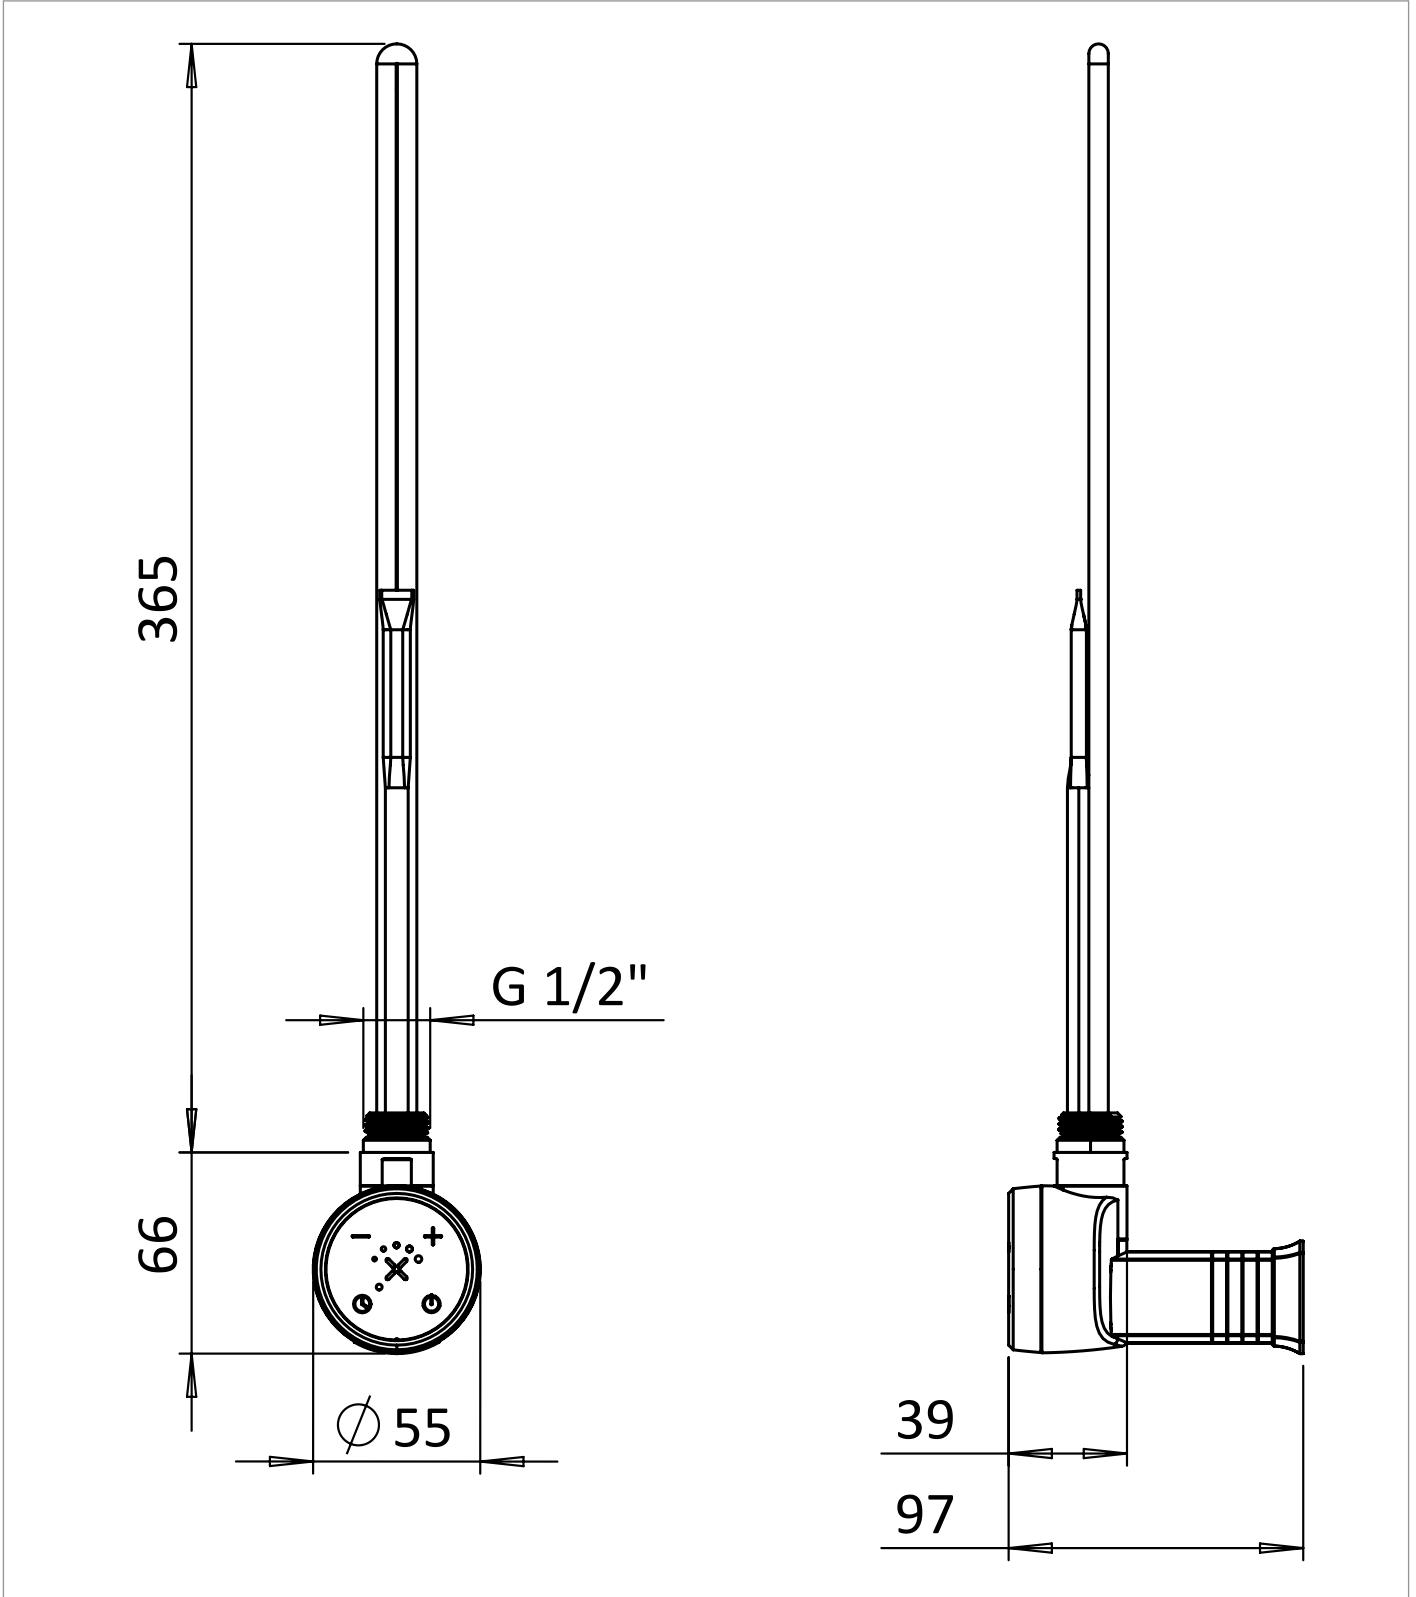

PRODUCT DATA SHEET

PRODUCT CODE

ELE600F

RANGE

Element

DESCRIPTION

Element 600W Brushed Brass

WEBSITE LINK [Click Here](#)

CATEGORY	Heating
WARRANTY DETAILS	2 Years
COLOUR	Brushed Brass
FINISH APPLICATION	Lacquered
PRIMARY MATERIAL	ABS
PRODUCT WIDTH MM	431
PRODUCT HEIGHT MM	431
PRODUCT DEPTH MM	55
PRODUCT NET WEIGHT KG	0.31
STANDARDS	BS EN 60335-1:2012

OUTPUT (WATTS)	600
IP RATING HEATING	IPx5
CUT OUT TEMPERATURE (DEGREES)	65
OUTPUT (BTU ΔT=50)	2047.28
FULLY FILLED WEIGHT (KG)	0.31

TECHNICAL DIMENSIONS

Dimensions in mm unless otherwise specified.

Tolerances (per material type) apply.