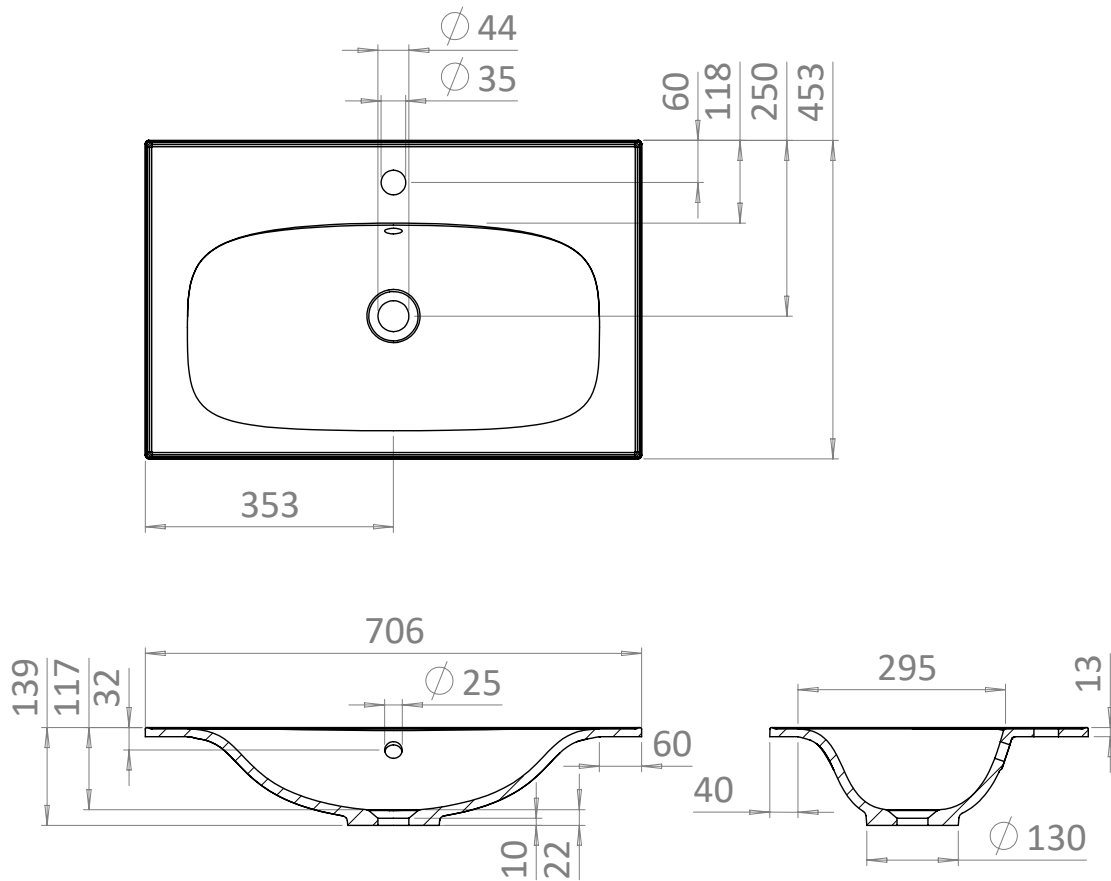

# PRODUCT DATA SHEET

PRODUCT CODE  
FB0711SRW

RANGE  
FURN BASIN

DESCRIPTION  
Furniture Basin 700mm 1TH White  
Overflow

COLOUR White

MATERIAL Cast Mineral Marble

STANDARDS EN 31/EN 14688 - CL0

INSTALLATION TYPE Furniture Mounted

DOP CLASS 01-2017

CAPACITY OF WATER AT  
OVERFLOW LEVEL 15 L

BASIN WASTE SIZE 45mm

TAP HOLES 1TH

OVERFLOW Yes

WARRANTY 10 Years

## TECHNICAL DIMENSIONS

Dimensions in mm unless otherwise specified.

Tolerances (per material type) apply.

V10522