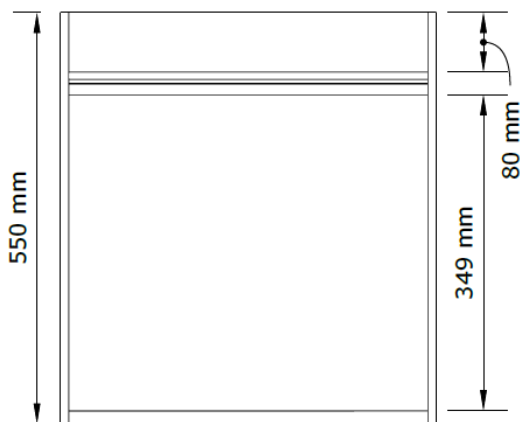

Furniture Colours:

White gloss lacquer	KL5000DWG
Grey Gloss Lacquer	KL5000DGG
Grey Oak Décor	KL5000DGO

Standards EN 312 and EN 14322.

FRONT VIEW