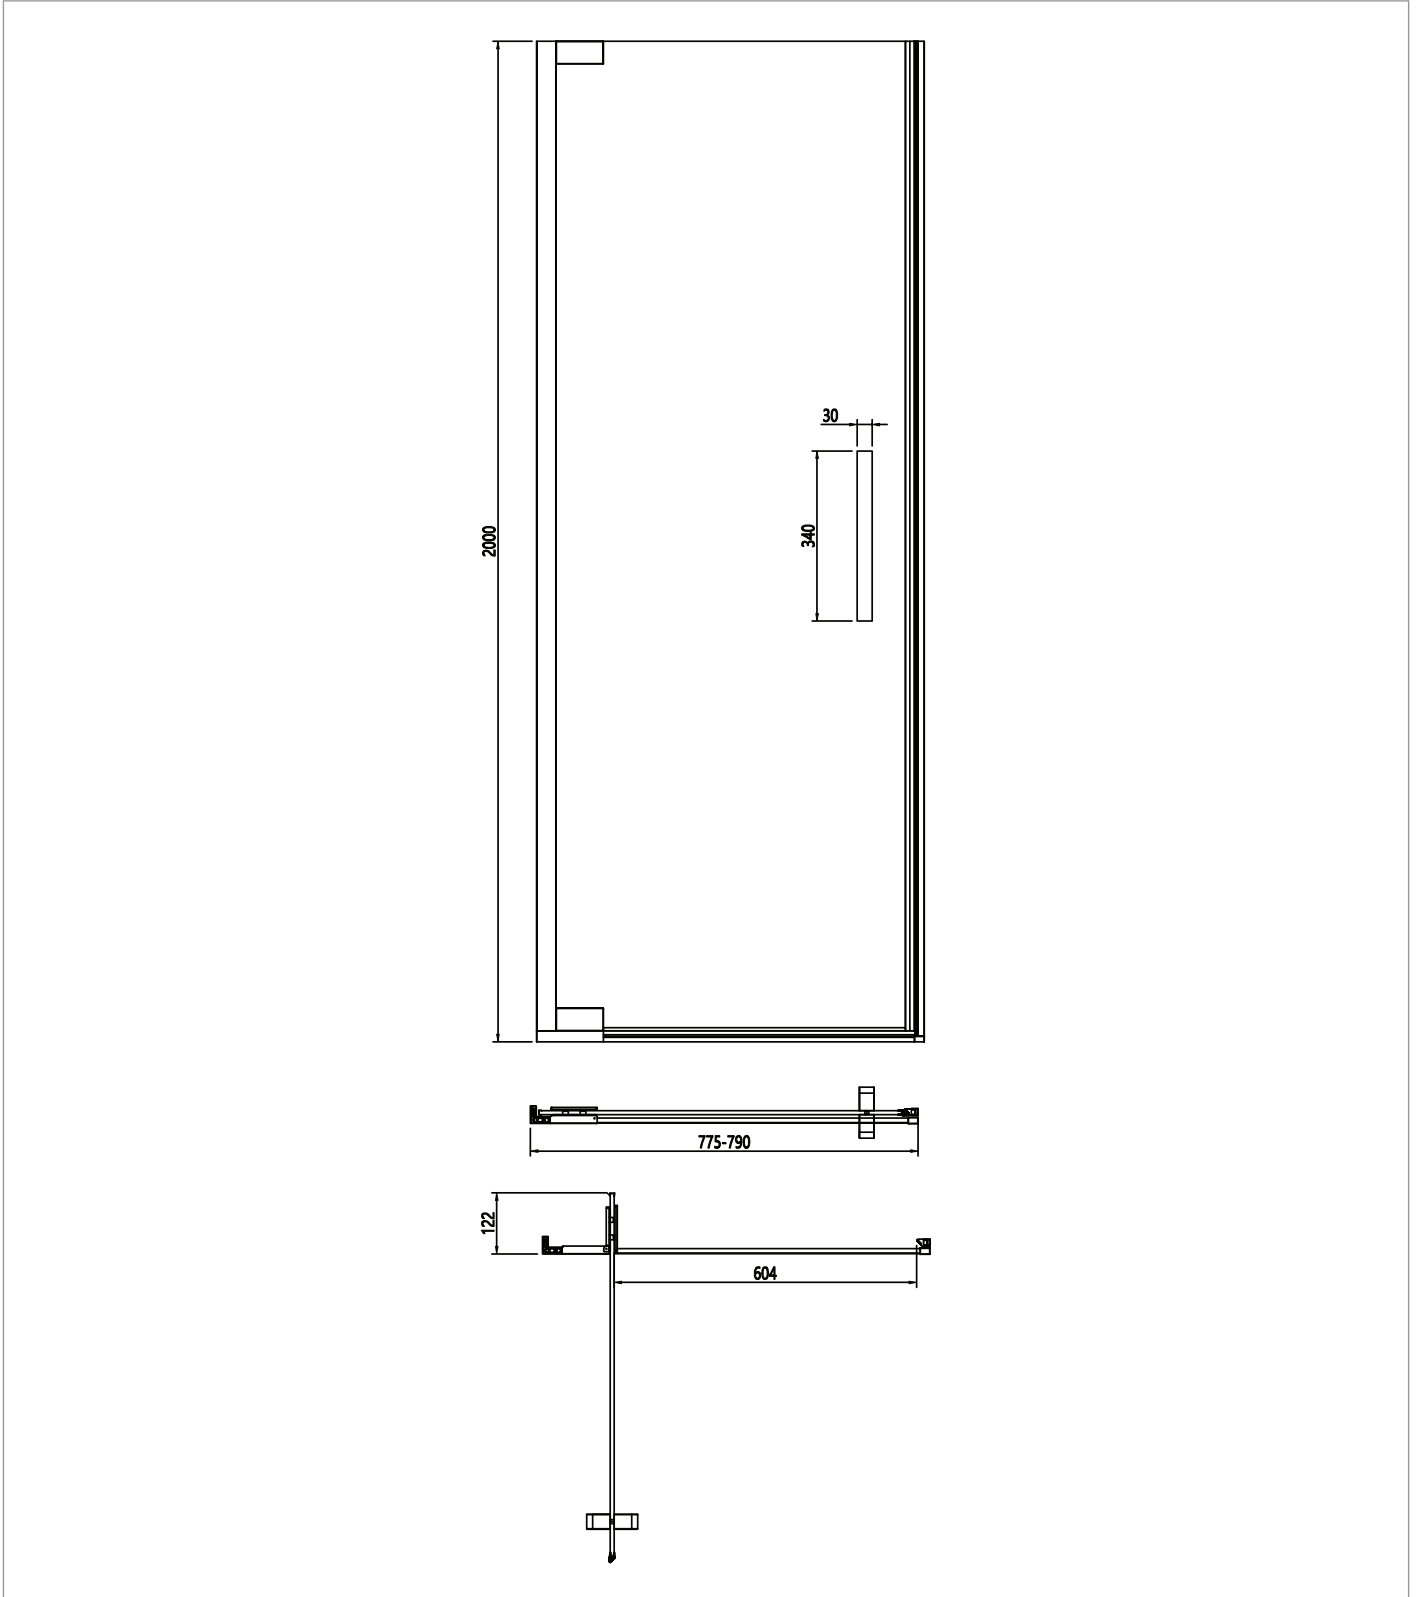

## DESCRIPTION

Asura 8mm Hinged Door 800 Polished Stainless

WEBSITE LINK [Click Here](#)

CATEGORY	Showering
WARRANTY DETAILS	Lifetime
COLOUR	Polished Stainless Steel
FINISH APPLICATION	Polished
PRIMARY MATERIAL	Glass
SECONDARY MATERIAL	304 Stainless Steel
INSTALL TYPE	Wall Mounted
PRODUCT WIDTH MM	775
PRODUCT HEIGHT MM	2000
PRODUCT NET WEIGHT KG	36
STANDARDS	EN14428

HANDING SHOWERING	Universal
GLASS THICKNESS	8mm
EASY CLEAN	Yes
MAGNETIC DOOR STRIPS	Yes
POWER SHOWER PROOF	Yes
NUMBER OF DOORS	1
SOFT CLOSING DOORS	No
SAFETY GLASS	Yes
REMOVABLE SEALS	Yes
QUICK RELEASE ROLLERS	No
WET ROOM COMPATIBLE	Yes
DOOR A INFORMATION	Hinged Door
DOOR OPENING	604

## TECHNICAL DIMENSIONS

Dimensions in mm unless otherwise specified.

Tolerances (per material type) apply.