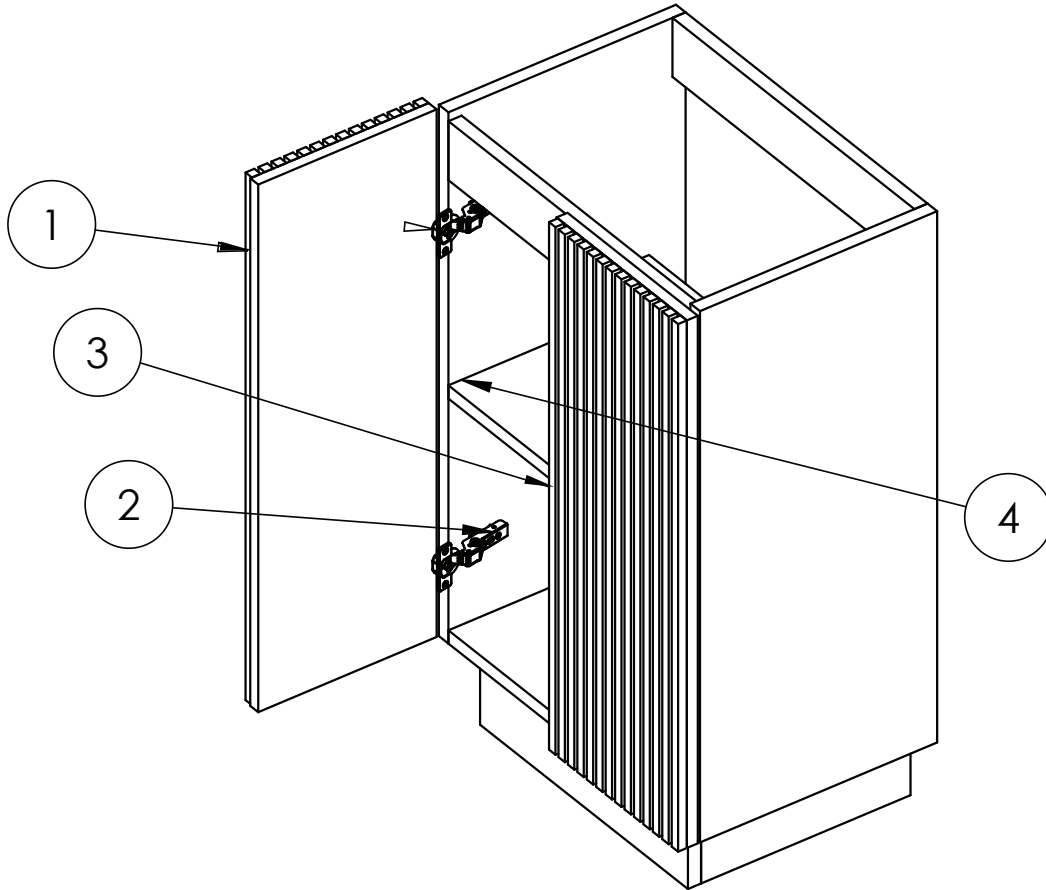

## TECHNICAL DIMENSIONS

Dimensions in mm unless otherwise specified.

Tolerances (per material type) apply.

## SPARES LIST

Only the parts labelled are available as spares.

NUMBER	PART CODE	DESCRIPTION
1	DF_LM5000FSDSTAN	Limit 500mm Floorstanding Door Front Steelwood
	DF_LM5000FSDMOAN	Limit 500mm Floorstanding Door Front Modern Oak
	DF_LM5000FSDRWAN	Limit 500mm Floorstanding Door Front Royal Walnut
	DF_LM5000FSDWSAN	Limit 500mm Floorstanding Door Front Warm Stone
2	LIMITHINGE	Limit Door Hinges
3	LIMITPUSHOPEN	Limit Push to Open Mechanism
4	LIMITPINS	Limit Shelf Pins