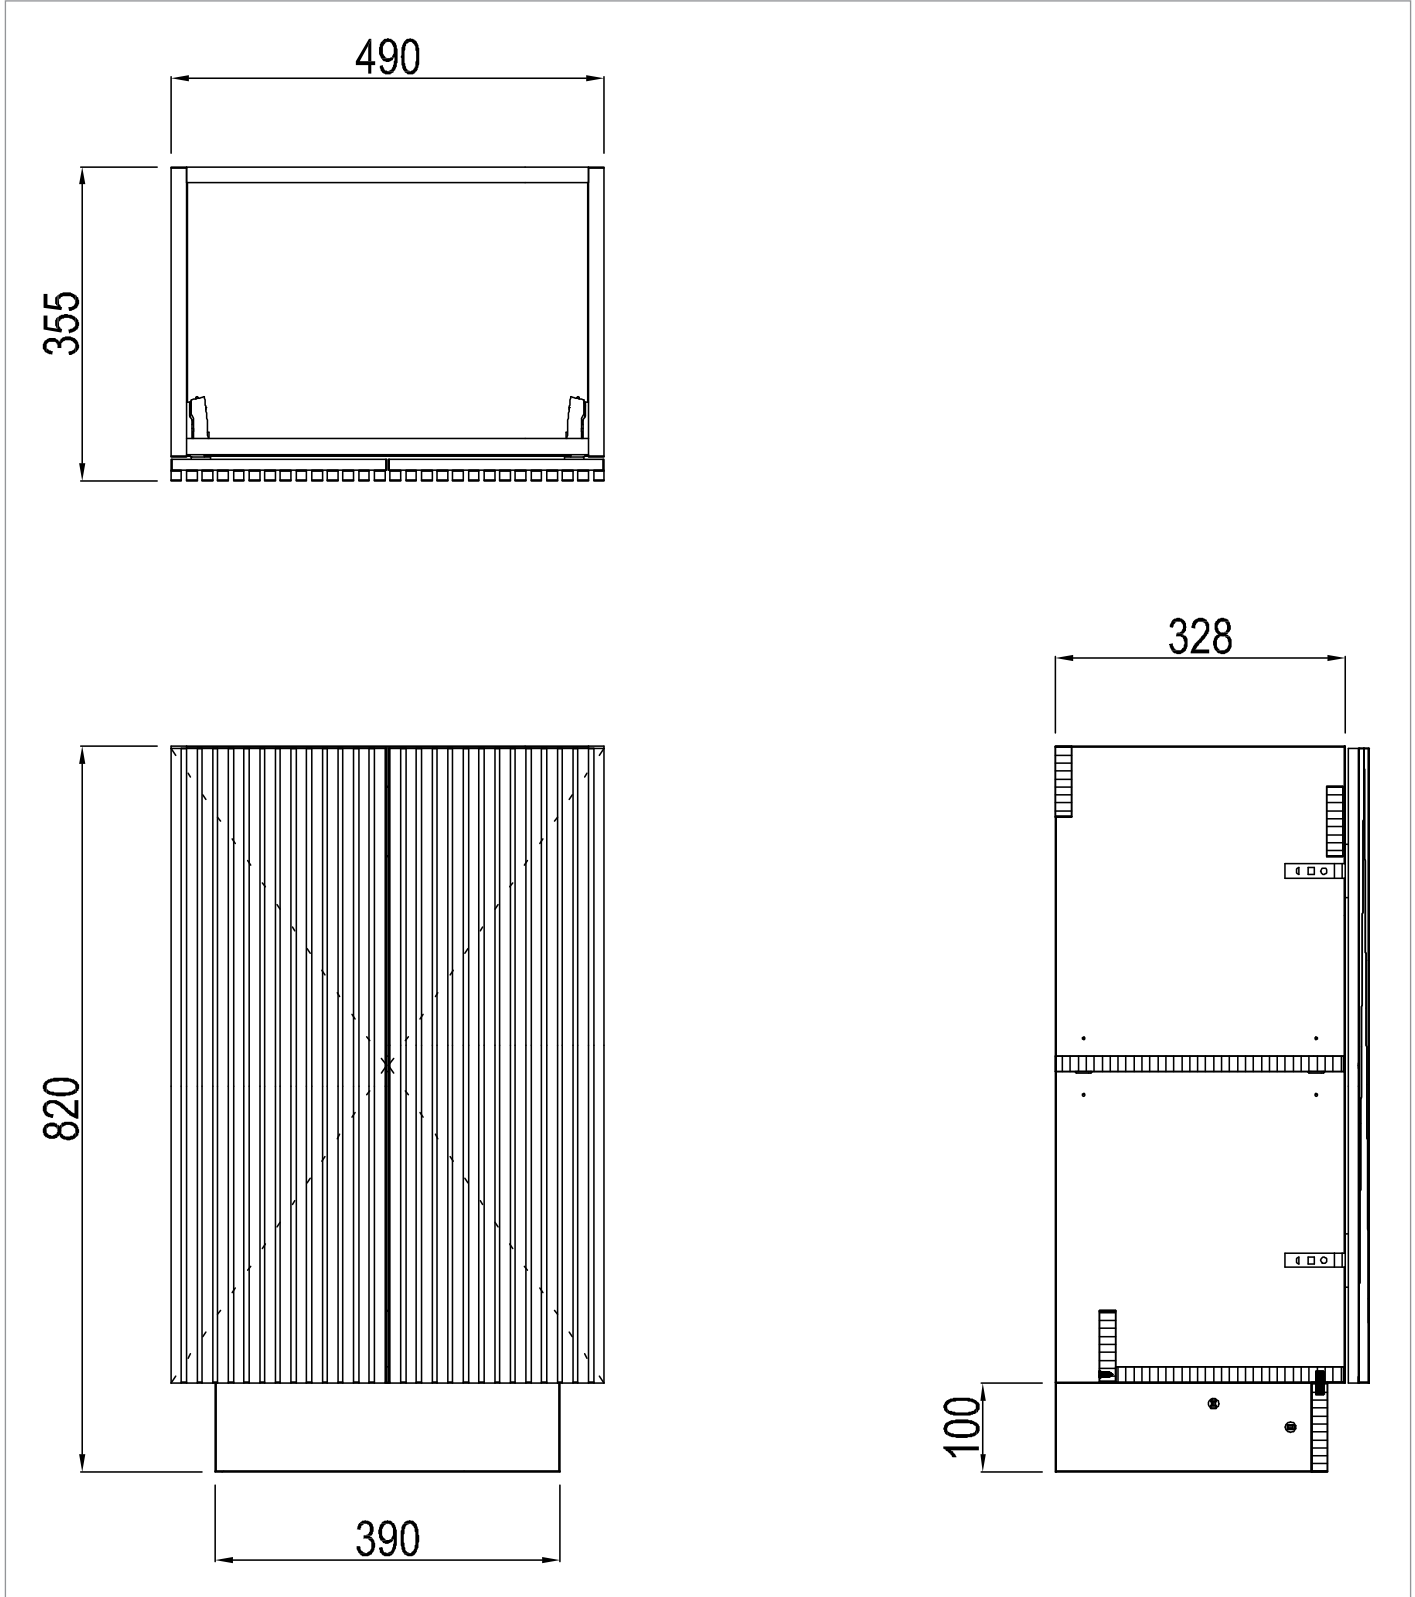

## DESCRIPTION

Limit 500mm Floorstanding Door Unit  
Royal Walnut

CATEGORY	Furniture
WARRANTY DETAILS	10 Years
COLOUR	Royal Walnut
FINISH APPLICATION	Melamine
PRIMARY MATERIAL	MFC
SECONDARY MATERIAL	MDF
INSTALL TYPE	Floor Standing
PRODUCT WIDTH MM	490
PRODUCT HEIGHT MM	820
PRODUCT DEPTH MM	355
PRODUCT NET WEIGHT KG	19.5
STANDARDS	No

## TECHNICAL DIMENSIONS

Dimensions in mm unless otherwise specified.

Tolerances (per material type) apply.