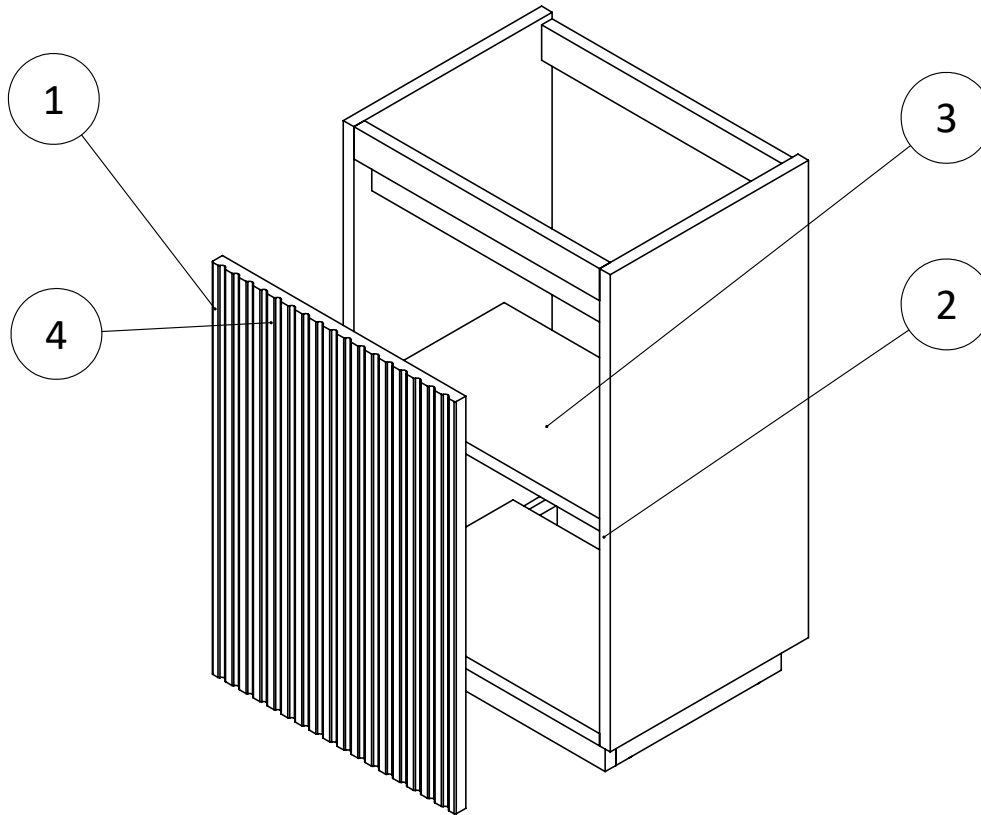

PRODUCT DATA SHEET

PRODUCT CODE
FL4950FWO-FS

RANGE
FLUTE

DESCRIPTION
1 Door Floor Standing Unit Windsor
Oak

COLOUR	Windsor Oak
COLOUR CODE/ REFERENCE	Crosswater Exclusive
MATERIAL	MDF
STANDARDS	EN 13986 EN 14749
INSTALLATION TYPE	Floor Standing
HINGES	BLUM INSERTA - Soft Close Hinged Door
HINGE EXTENSION	120 Degree Hinge Opening
ADJUSTABLE FEET	Yes
WALL HANGERS	Factory Fitted Load Capacity - 90kg Per pair on a Solid Wall 2 Way Adjustment
WARRANTY	10 Years

TECHNICAL DIMENSIONS

Dimensions in mm unless otherwise specified.

Tolerances (per material type) apply.

SPARES DIAGRAM

NUMBER	PART CODE	DESCRIPTION
1	HINGESFLUTE	Flute Set of Door Hinges x2
2	SHELFSUPPFLUTE	Flute Set of Shelf Supports
3	SHELFFLUTEWO	Flute Internal Shelf Windsor Oak
	SHELFFLUTENO	Flute Internal Shelf Nordic Oak
4	TDF_FL4950DWO-FS	Flute Door Front Windsor Oak
	TDF_FL4950DNO-FS	Flute Door Front Nordic Oak
5	PUSHOPENFLUTE	Flute Push to Open Door Catch
6	WBRACKETSFLUTE	Flute Wall Brackets x2