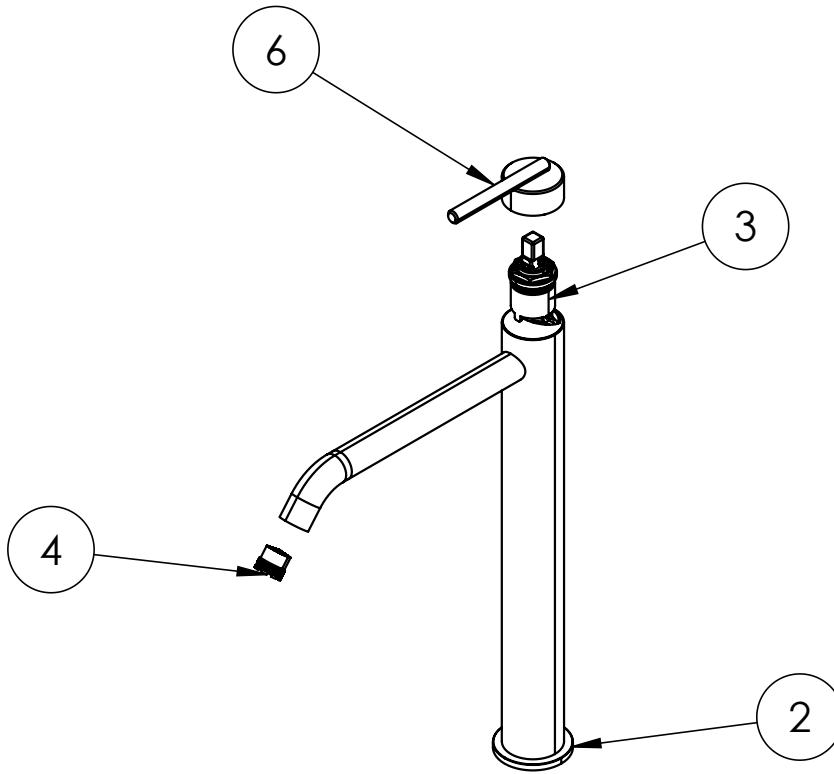

MINIMUM PRESSURE (BAR)	1
MAX WORKING PRESSURE (BAR)	5
NUMBER OF OUTLETS	1
NUMBER OF FUNCTIONS	1
HEADWORK	25mm Single lever ceramic cartridge
SPOUT PROJECTION	190
SWIVEL SPOUT	No
INLET CONNECTIONS THREAD	G1/2"
OUTLET CONNECTIONS THREAD	M16.5x1
FLOW REGULATOR	Cache M16.5x1
WASTE INCLUDED	No
ANTI-SCALD	No
ENERGY SAVING	No
SHOWER HOSE & HANDSET ARE INCLUDED	No

## TECHNICAL DIMENSIONS

Dimensions in mm unless otherwise specified.

Tolerances (per material type) apply.

## SPARES LIST

Only the parts labelled are available as spares.

NUMBER	PART CODE	DESCRIPTION
1	B19002200-YY	Glide & 3ONE6 112 Flexible Hose
2	A060111002	TS110/112DNST Base Ring
	A060111001	TS110/112DNSF Base Ring
	A060111000	TS110_112DNS Base Ring
3	A060110700	TS110_112DNS Cartridge
4	A060110800	3ONE6 Basin Aerator
5	B14001400	TS112DNS/F/T Fixing Kit
6	A065110300	TL110DNS/TL112DNS/TL114DNS/TL111DNS/TL113DNS Lever
	A065110301	TL110DNSF/TL112DNSF/TL114DNSF/TL111DNSF/TL113DNSF Lever
	A065110302	TL110DNST/TL112DNST/TL114DNST/TL111DNST/TL113DNST Lever