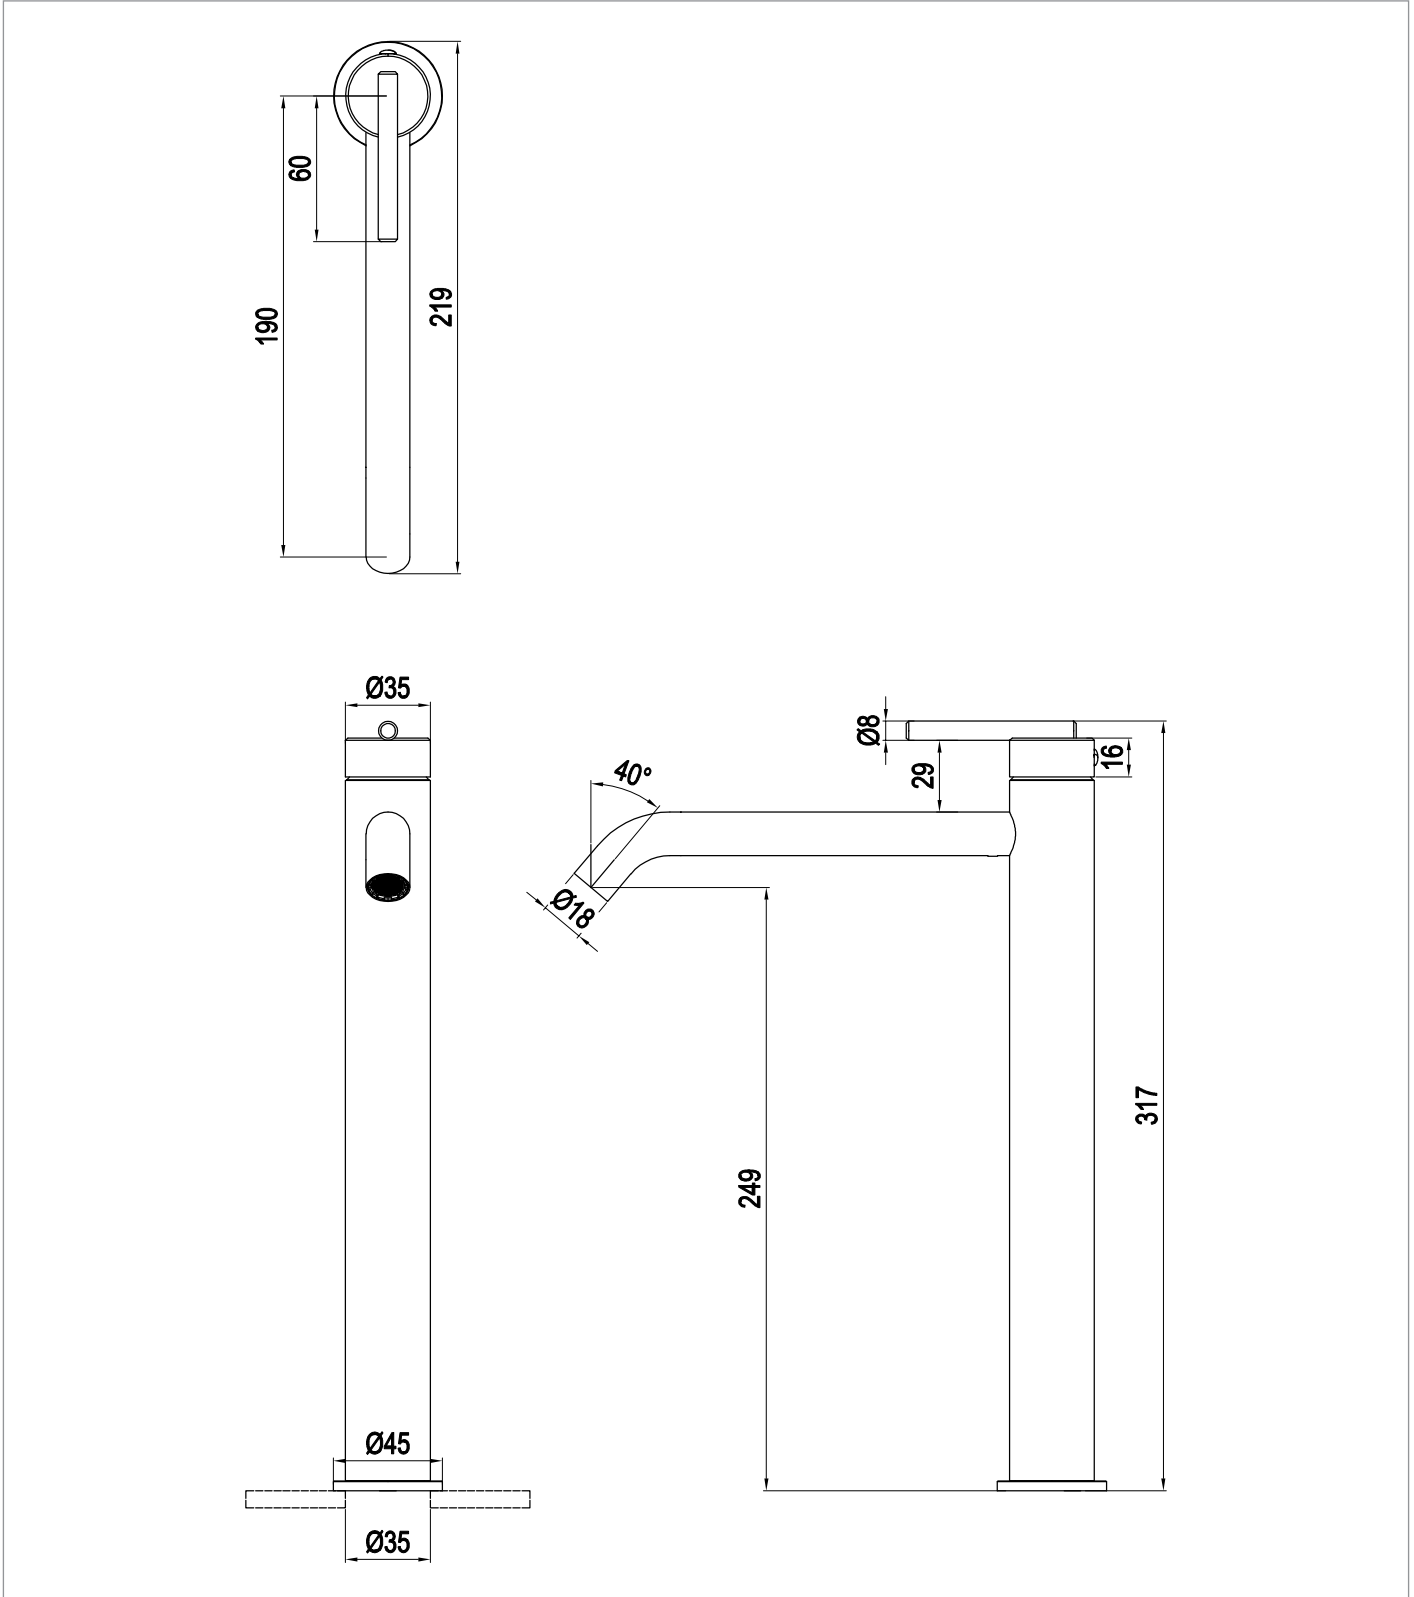

## DESCRIPTION

3ONE6 Lever Basin Tall Mono Stainless Steel

WEBSITE LINK [Click Here](#)

CATEGORY	Brassware
WARRANTY DETAILS	15 Years
COLOUR	Stainless Steel
FINISH APPLICATION	Raw/Natural
PRIMARY MATERIAL	316 Stainless Steel
INSTALL TYPE	Deck Mounted
PRODUCT WIDTH MM	45
PRODUCT HEIGHT MM	317
PRODUCT NET WEIGHT KG	1.35
STANDARDS	BS EN 817:2008

MINIMUM PRESSURE (BAR)	1
MAX WORKING PRESSURE (BAR)	5
NUMBER OF OUTLETS	1
NUMBER OF FUNCTIONS	1
HEADWORK	25mm Single lever ceramic cartridge
SPOUT PROJECTION	190
SWIVEL SPOUT	No
INLET CONNECTIONS THREAD	G1/2"
OUTLET CONNECTIONS THREAD	M16.5x1
FLOW REGULATOR	Cache M16.5x1
WASTE INCLUDED	No
ANTI-SCALD	No
ENERGY SAVING	No
SHOWER HOSE & HANDSET ARE INCLUDED	No

## TECHNICAL DIMENSIONS

Dimensions in mm unless otherwise specified.

Tolerances (per material type) apply.