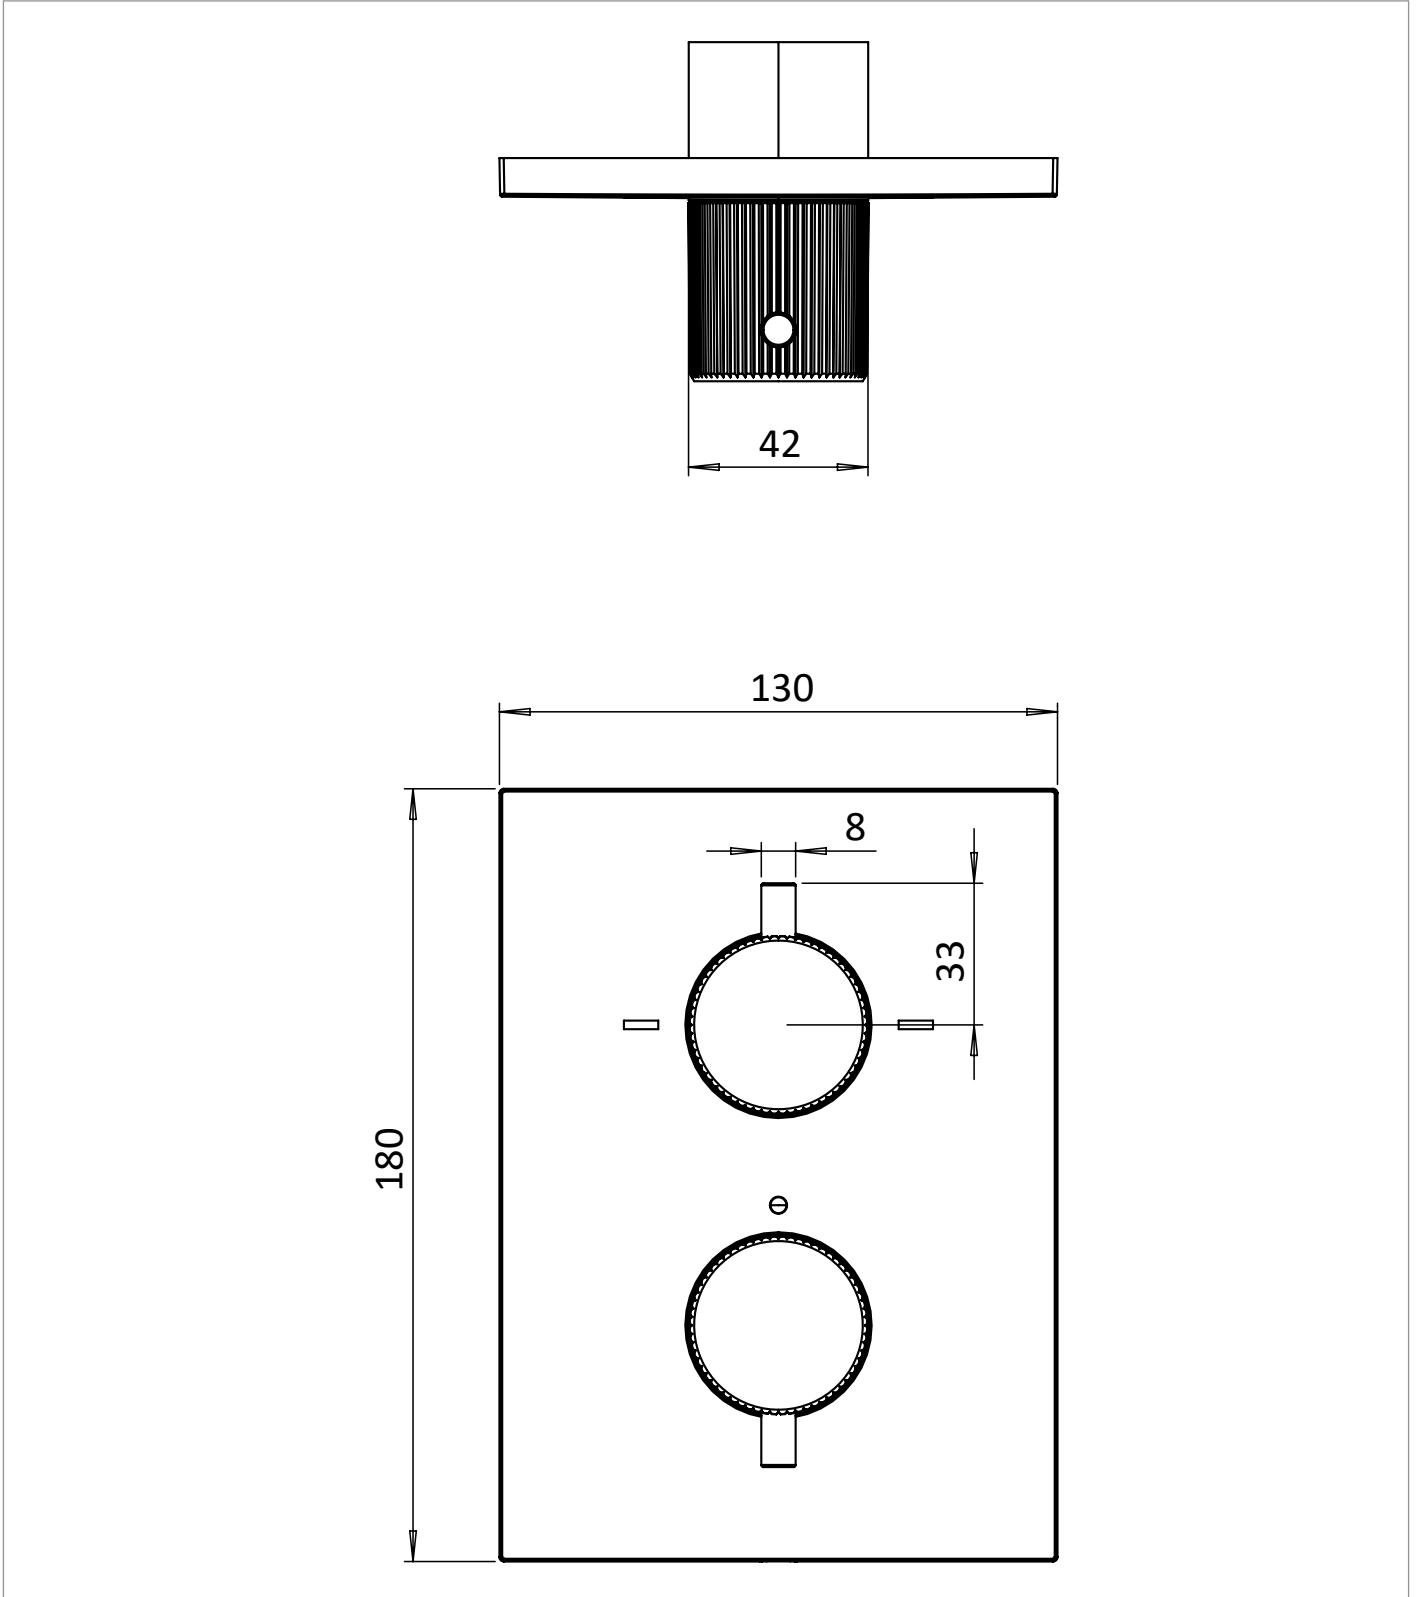

PRODUCT DATA SHEET

PRODUCT CODE

TSCB1500LBPSF

RANGE

Crossbox

DESCRIPTION

3ONE6 Crossbox Trimset 2D Outlet
Stainless Brushed Brass Effect

WEBSITE LINK [Click Here](#)

CATEGORY	Brassware
WARRANTY DETAILS	15 Years
COLOUR	Brushed Brass Effect
FINISH APPLICATION	PVD
PRIMARY MATERIAL	316 Stainless Steel
INSTALL TYPE	Wall Mounted
PRODUCT WIDTH MM	130
PRODUCT HEIGHT MM	120
PRODUCT LENGTH MM	180
PRODUCT NET WEIGHT KG	2.66
STANDARDS	EN 1111:2017

MINIMUM PRESSURE (BAR)	0.5
MAX WORKING PRESSURE (BAR)	5
NUMBER OF OUTLETS	2
NUMBER OF FUNCTIONS	2
HEADWORK	Vernet VT28
INLET CONNECTIONS THREAD	G1/2"
OUTLET CONNECTIONS THREAD	G1/2"
WASTE INCLUDED	No
ANTI-SCALD	Yes
ENERGY SAVING	No
SHOWER HOSE & HANDSET ARE INCLUDED	No

TECHNICAL DIMENSIONS

Dimensions in mm unless otherwise specified.

Tolerances (per material type) apply.

SPARES LIST

Only the parts labelled are available as spares.

NUMBER	PART CODE	DESCRIPTION
1	E005065.393HESC	Knurled handles and pins 3ONE6 T finish
	E005065.310HESC	Knurled handles and pins 3ONE6 brushed
	E005065.382HESC	Knurled handles and pins 3ONE6 F finish
2	E034003.393ZLSC	Plate for 3ONE6 2 ways T finish
	E034003.382ZLSC	Plate for 3ONE6 2 ways F finish
	E034003.310ZLSC	Plate for 3ONE6 2 ways brushed