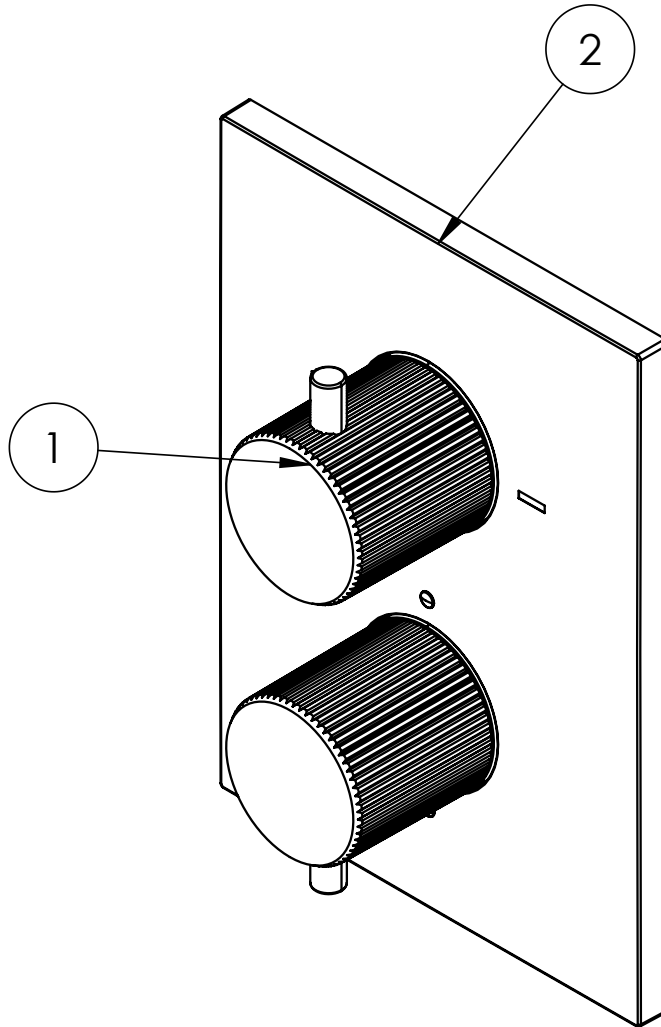

MINIMUM PRESSURE (BAR)	0.5
MAX WORKING PRESSURE (BAR)	5
NUMBER OF OUTLETS	2
NUMBER OF FUNCTIONS	2
HEADWORK	Vernet VT28
INLET CONNECTIONS THREAD	G1/2"
OUTLET CONNECTIONS THREAD	G1/2"
WASTE INCLUDED	No
ANTI-SCALD	Yes
ENERGY SAVING	No
SHOWER HOSE & HANDSET ARE INCLUDED	No

TECHNICAL DIMENSIONS

Dimensions in mm unless otherwise specified.

Tolerances (per material type) apply.

SPARES LIST

Only the parts labelled are available as spares.

NUMBER	PART CODE	DESCRIPTION
1	E005065.393HESC	Knurled handles and pins 3ONE6 T finish
	E005065.310HESC	Knurled handles and pins 3ONE6 brushed
	E005065.382HESC	Knurled handles and pins 3ONE6 F finish
2	E034003.393ZLSC	Plate for 3ONE6 2 ways T finish
	E034003.382ZLSC	Plate for 3ONE6 2 ways F finish
	E034003.310ZLSC	Plate for 3ONE6 2 ways brushed