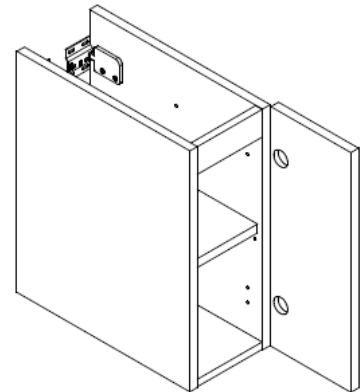

Measurements in millimetres mm

Information updated May 2021

Tel 0345 873 8840

crosswater™

GLIDE II Link Unit