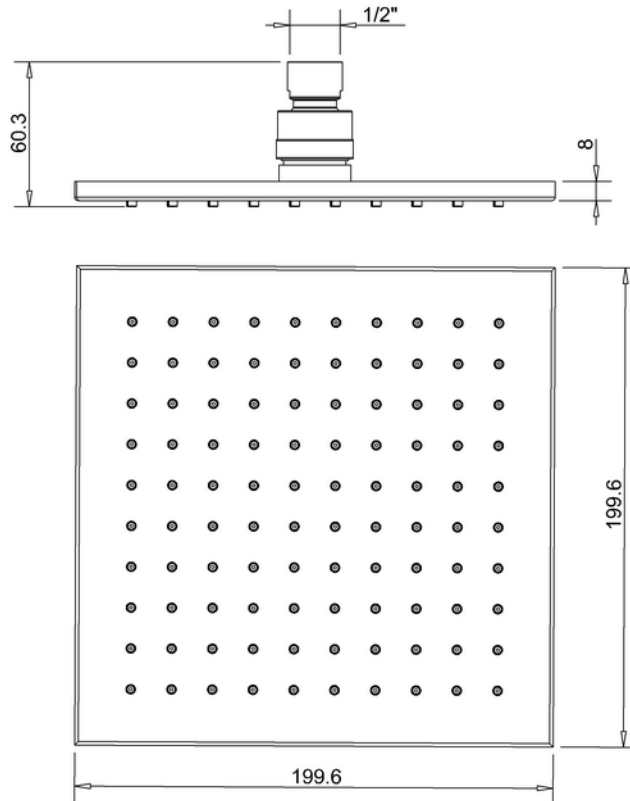

TECHNICAL DATA SHEET

FH220C - ZION VS SHOWERHEAD 200 x 200 x 8

Product Specification

Product Code	MS-TSB009CP
Net Weight (kg)	1.075
Gross Weight (kg)	0

MS-TSB009CP
200 x 200 x 8mm

8" Brass square shower head
This photograph illustrates the product design and is not necessarily the finish described in the text.

TECHNICAL DATA SHEET

FH220C - ZION VS SHOWERHEAD 200 x 200 x 8

Product Drawing

FH220C
Chrome

crosswater^x

ZION VS SHOWERHEAD
200 x 200 x 8mm

crosswater^x

FH220C - ZION VS SHOWERHEAD 200 x 200 x 8

300*125*125

380*115*45

155*115*45