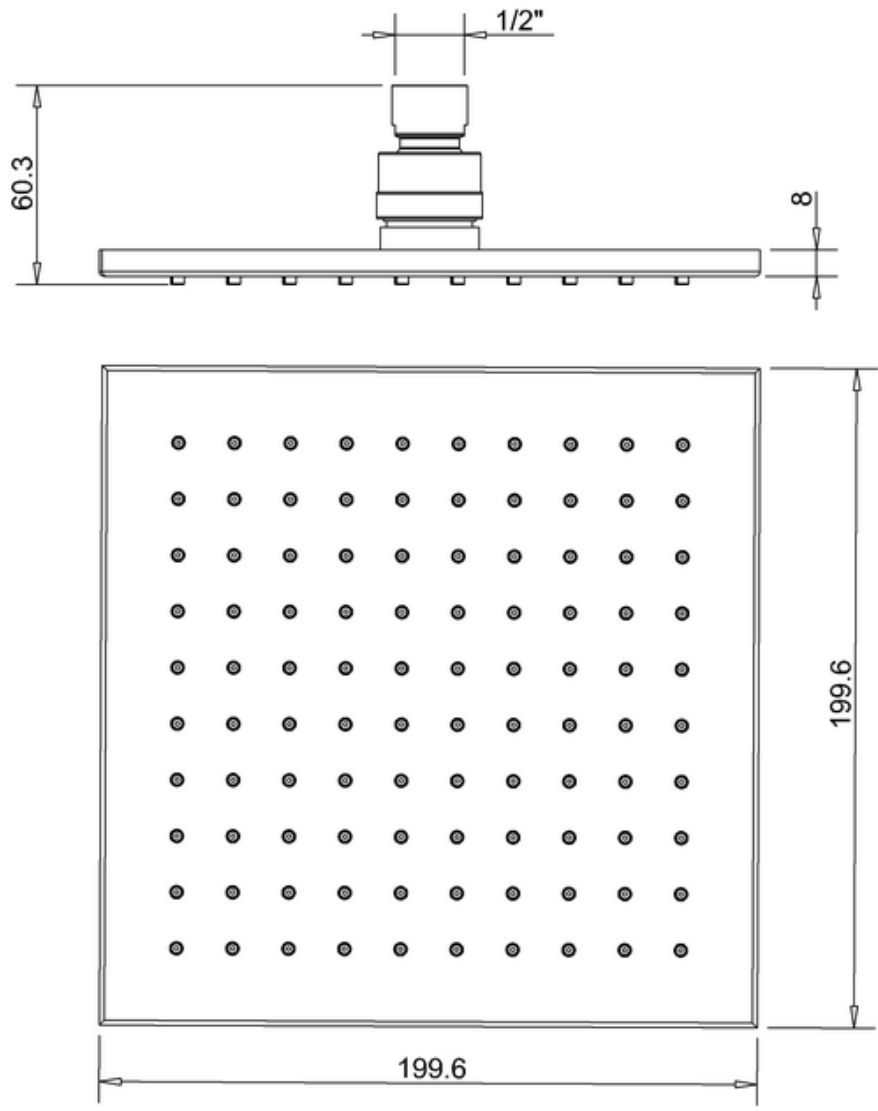

TECHNICAL DATA SHEET

FH220C - ZION VS SHOWERHEAD 200 x 200 x 8

Product Specification

Product Code	MS-TSB009CP
Net Weight (kg)	1.075
Gross Weight (kg)	0

MS-TSB009CP
200 x 200 x 8mm

8" Brass square shower head
This photograph illustrates the product design and is not necessarily the finish described in the text.

TECHNICAL DATA SHEET

FH220C - ZION VS SHOWERHEAD 200 x 200 x 8

Product Drawing

FH220C
Chrome

crosswater^x

ZION VS SHOWERHEAD
200 x 200 x 8mm

crosswater^x

FH220C - ZION VS SHOWERHEAD 200 x 200 x 8

300*125*125

380*115*45

155*115*45