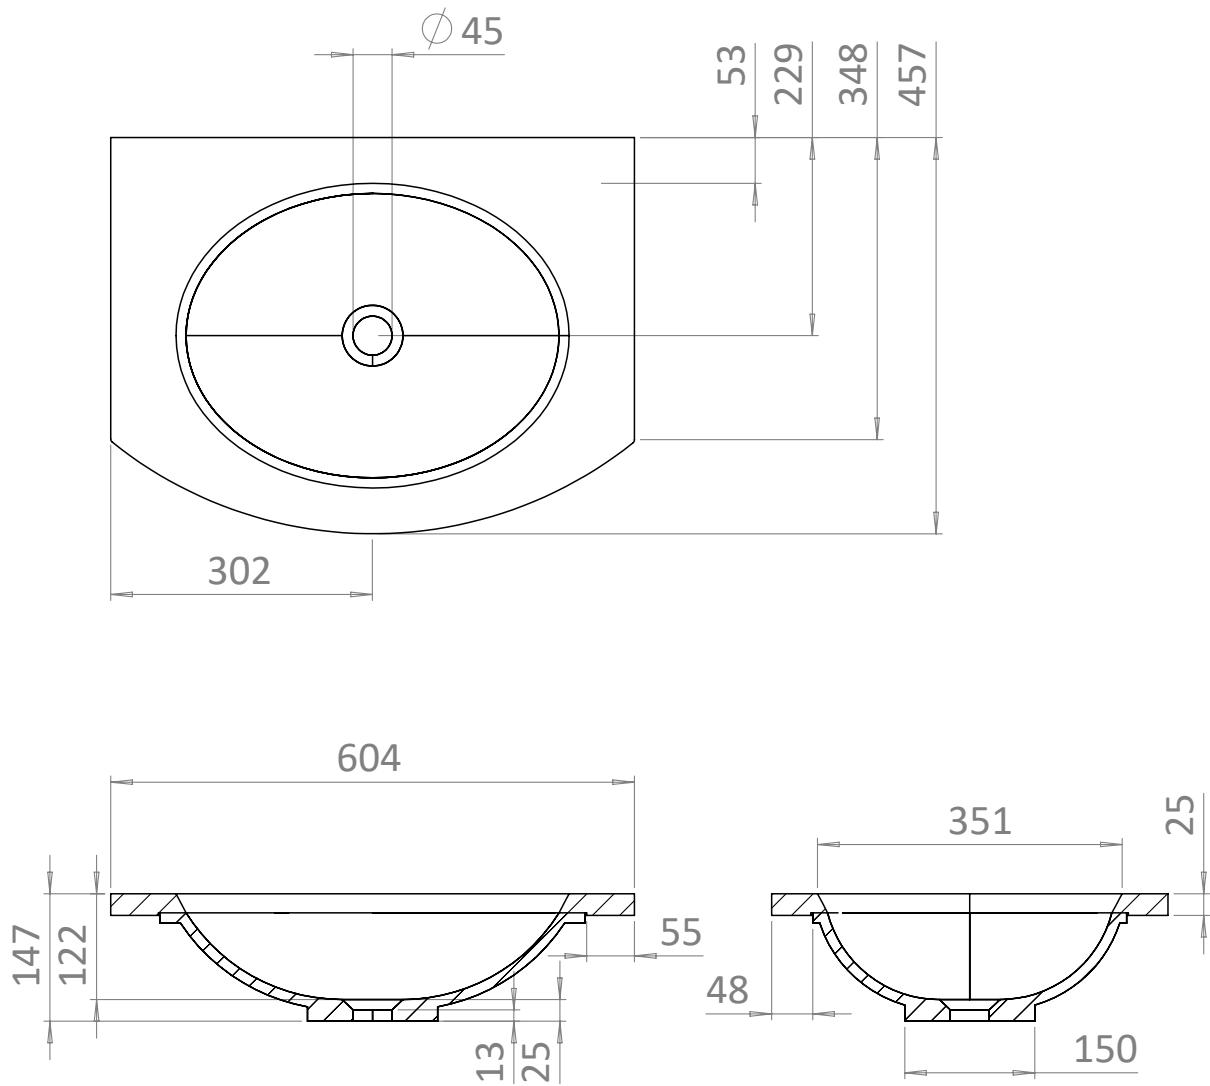

TECHNICAL DIMENSIONS

Dimensions in mm unless otherwise specified.

Tolerances (per material type) apply.

V10522