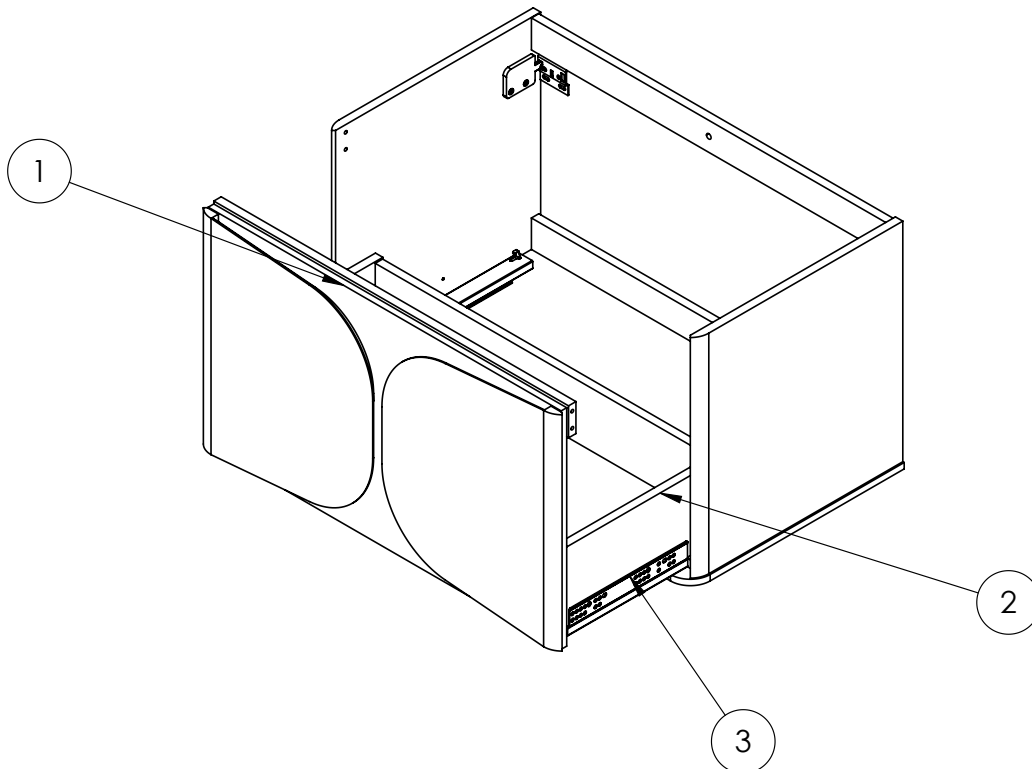

## TECHNICAL DIMENSIONS

Dimensions in mm unless otherwise specified.

Tolerances (per material type) apply.

## SPARES LIST

Only the parts labelled are available as spares.

NUMBER	PART CODE	DESCRIPTION
1	DRF_TA800SC	Tambour 800 Drawer Front Soft Clay
	DRF_TA800SGR	Tambour 800 Drawer Front Sage Green
	DRF_TA800WM	Tambour 800 Drawer Front Matt White
2	DRAWER800_TAMBOUR	Tambour 800 Drawer
3	RUNNERS_TAMBOUR	Tambour Drawer Runners