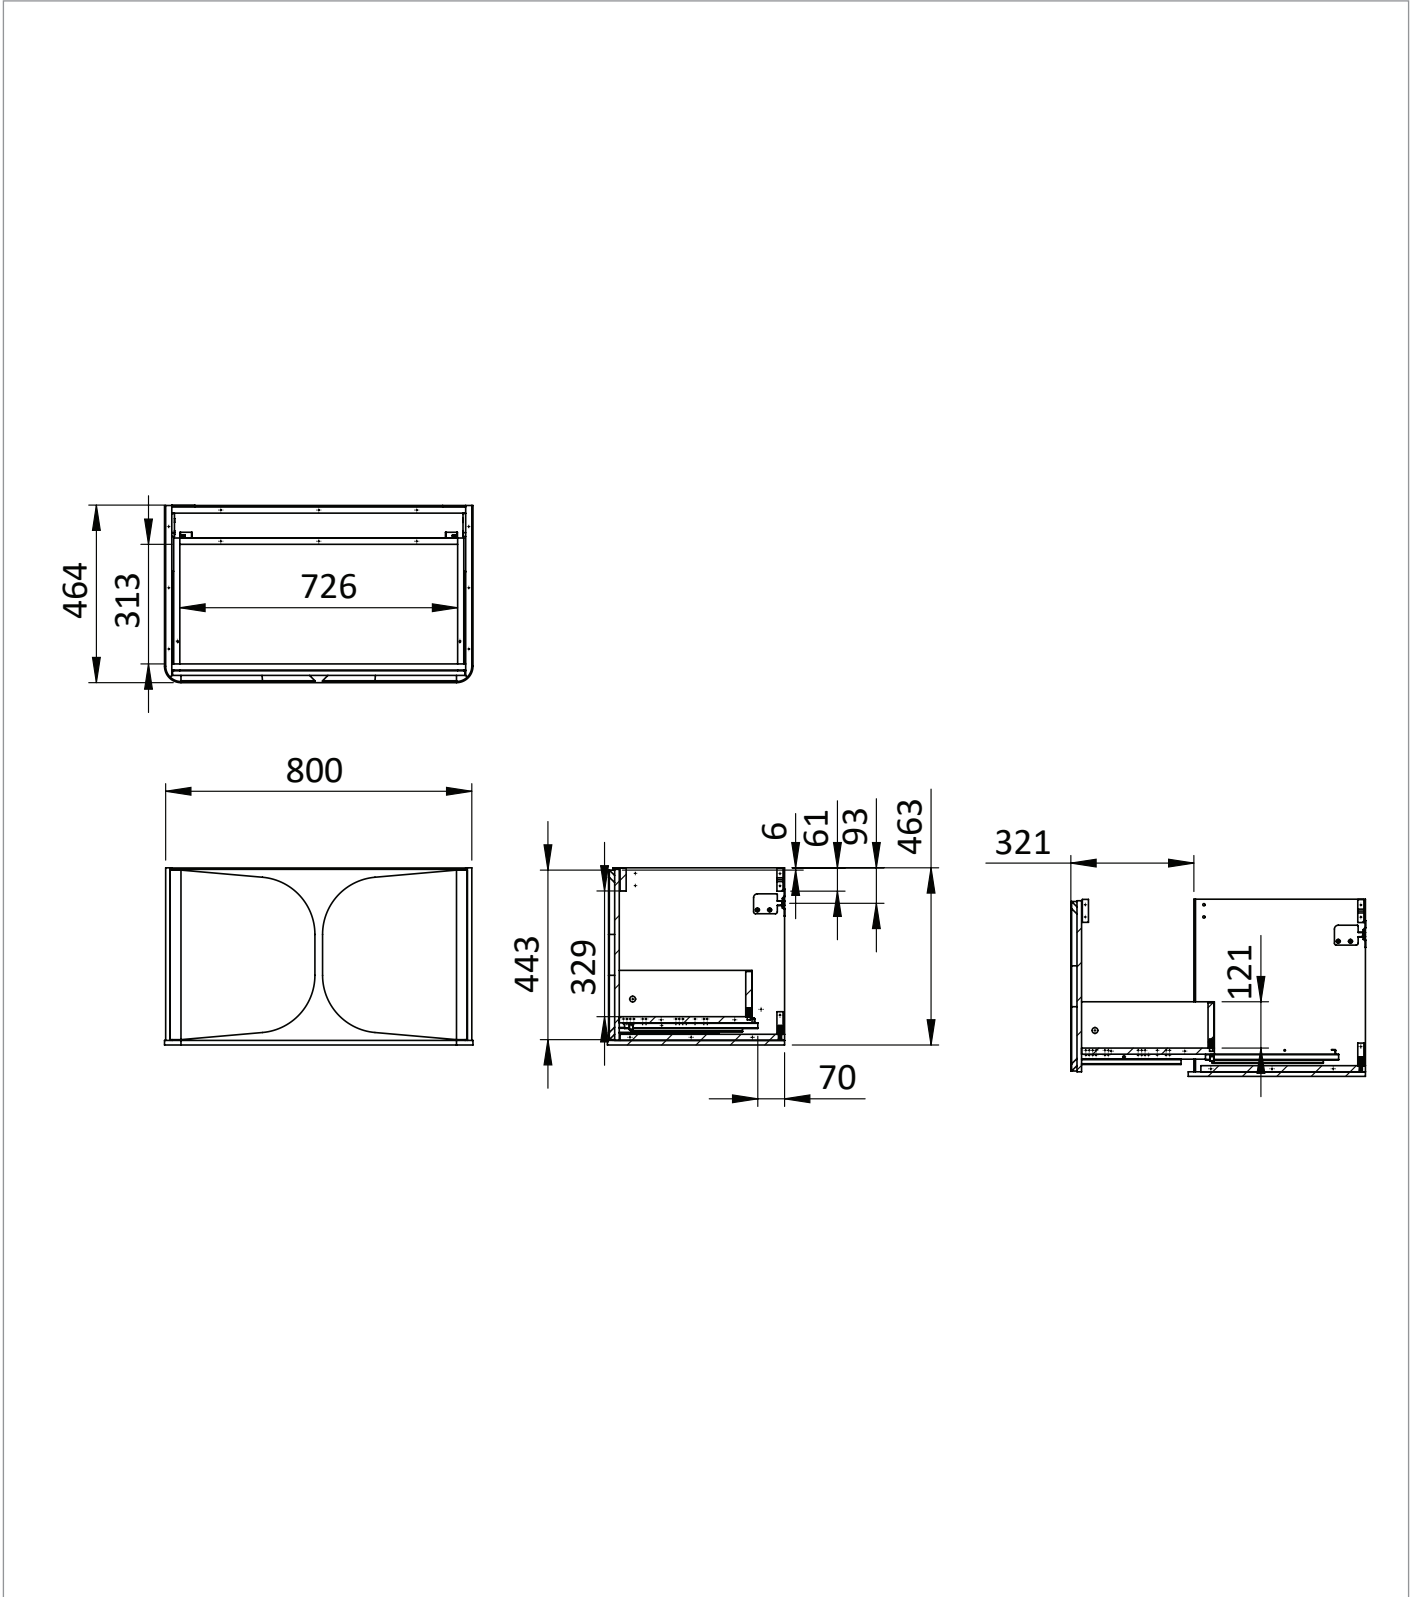

## DESCRIPTION

Tamobour 800mm One Drawer Wall Hung Vanity Sage Green

WEBSITE LINK [Click Here](#)

CATEGORY	Furniture
WARRANTY DETAILS	10 Years
COLOUR	Sage Green
FINISH APPLICATION	Lacquered
PRIMARY MATERIAL	MDF
SECONDARY MATERIAL	MFC
INSTALL TYPE	Wall Mounted
PRODUCT WIDTH MM	800
PRODUCT HEIGHT MM	463
PRODUCT DEPTH MM	464
PRODUCT NET WEIGHT KG	32

## TECHNICAL DIMENSIONS

Dimensions in mm unless otherwise specified.

Tolerances (per material type) apply.