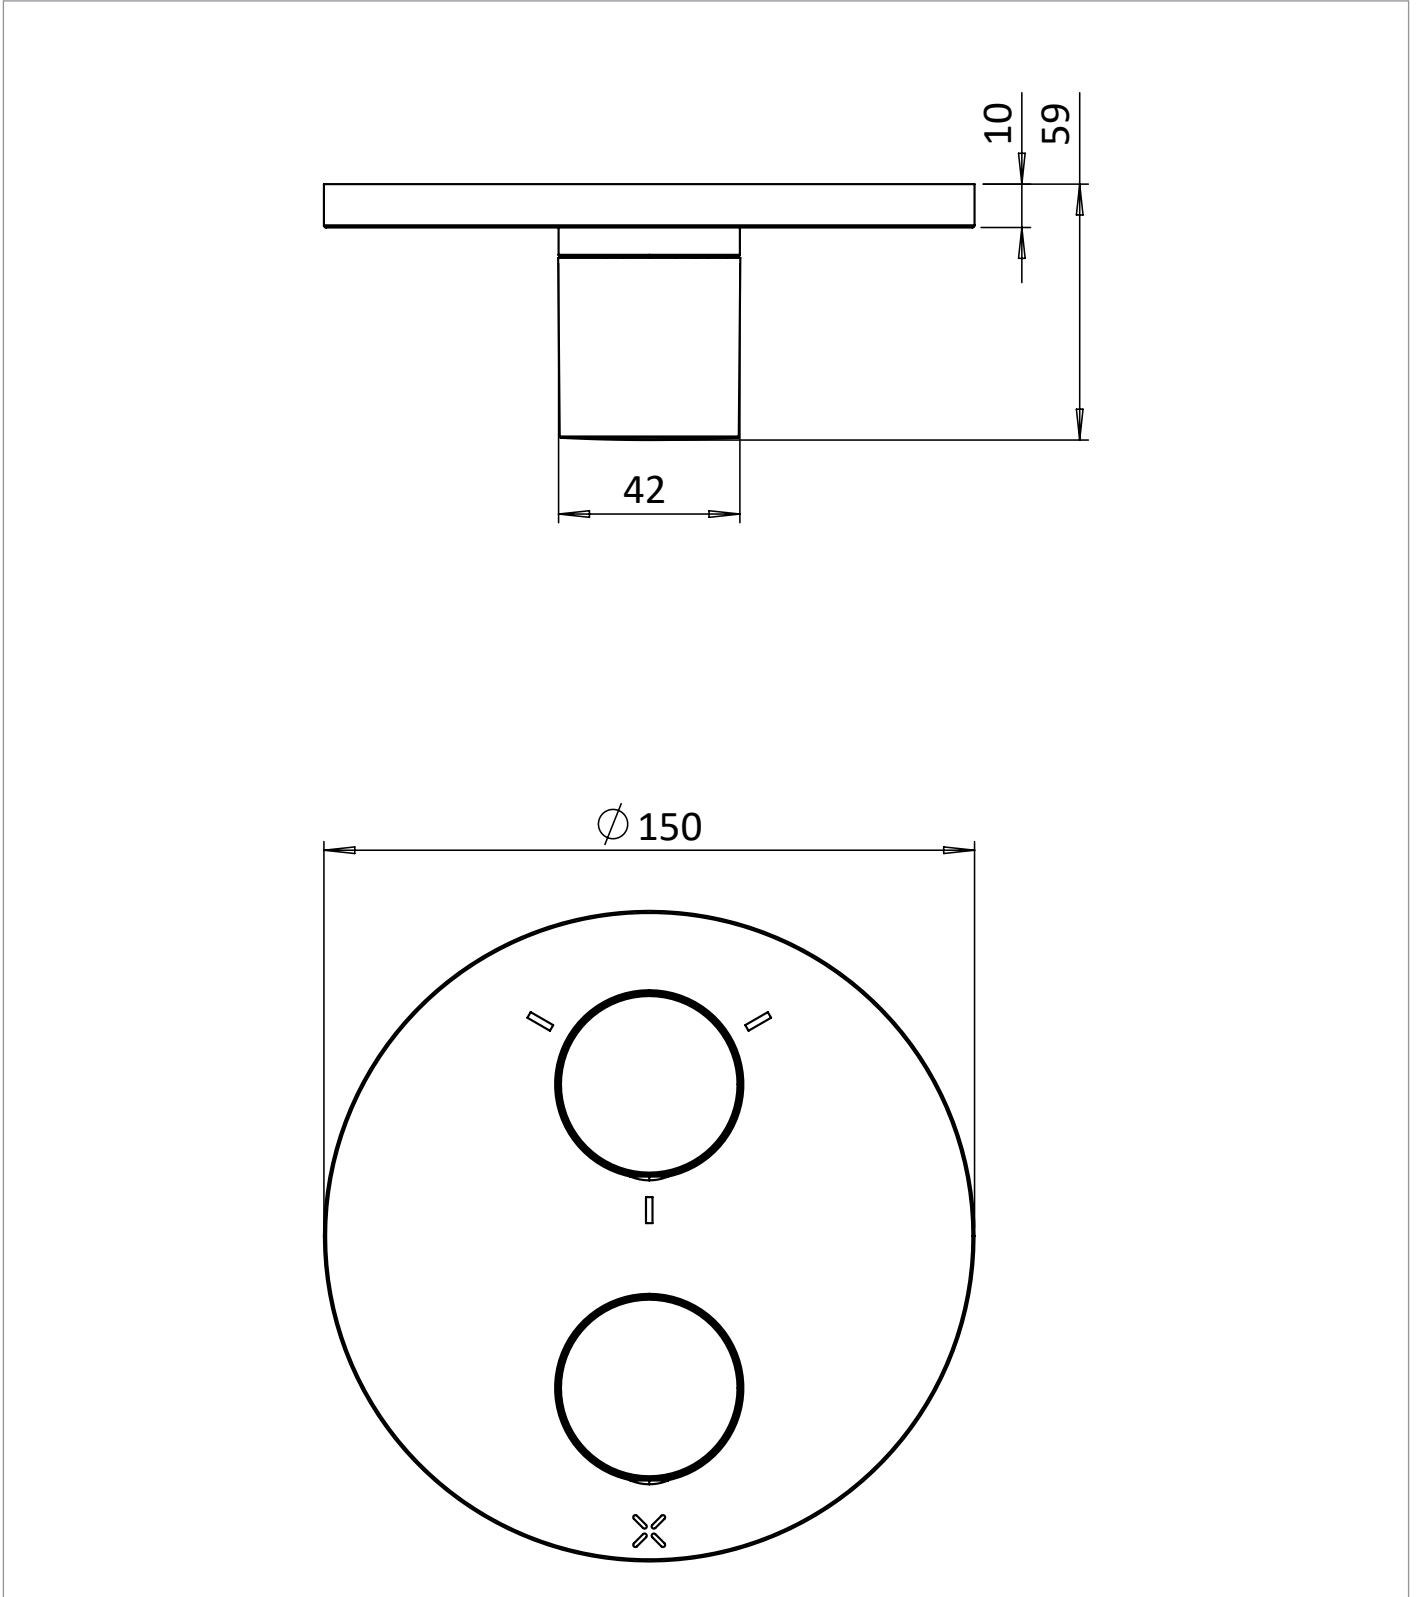

CATEGORY	Brassware
WARRANTY DETAILS	15 Years
COLOUR	Matt Black
FINISH APPLICATION	Powder Coated
PRIMARY MATERIAL	Brass
INSTALL TYPE	Wall Mounted
PRODUCT WIDTH MM	150
PRODUCT HEIGHT MM	150
PRODUCT NET WEIGHT	2.5

MINIMUM PRESSURE (BAR)	1
MAX WORKING PRESSURE (BAR)	5
NUMBER OF OUTLETS	3
HEADWORK	35mm
INLET CONNECTIONS THREAD	G1/2"
WASTE INCLUDED	No
ANTI-SCALD	Yes
ENERGY SAVING	No
SHOWER HOSE & HANDSET ARE INCLUDED	No

TECHNICAL DIMENSIONS

Dimensions in mm unless otherwise specified.

Tolerances (per material type) apply.

SPARES LIST

Only the parts labelled are available as spares.

--