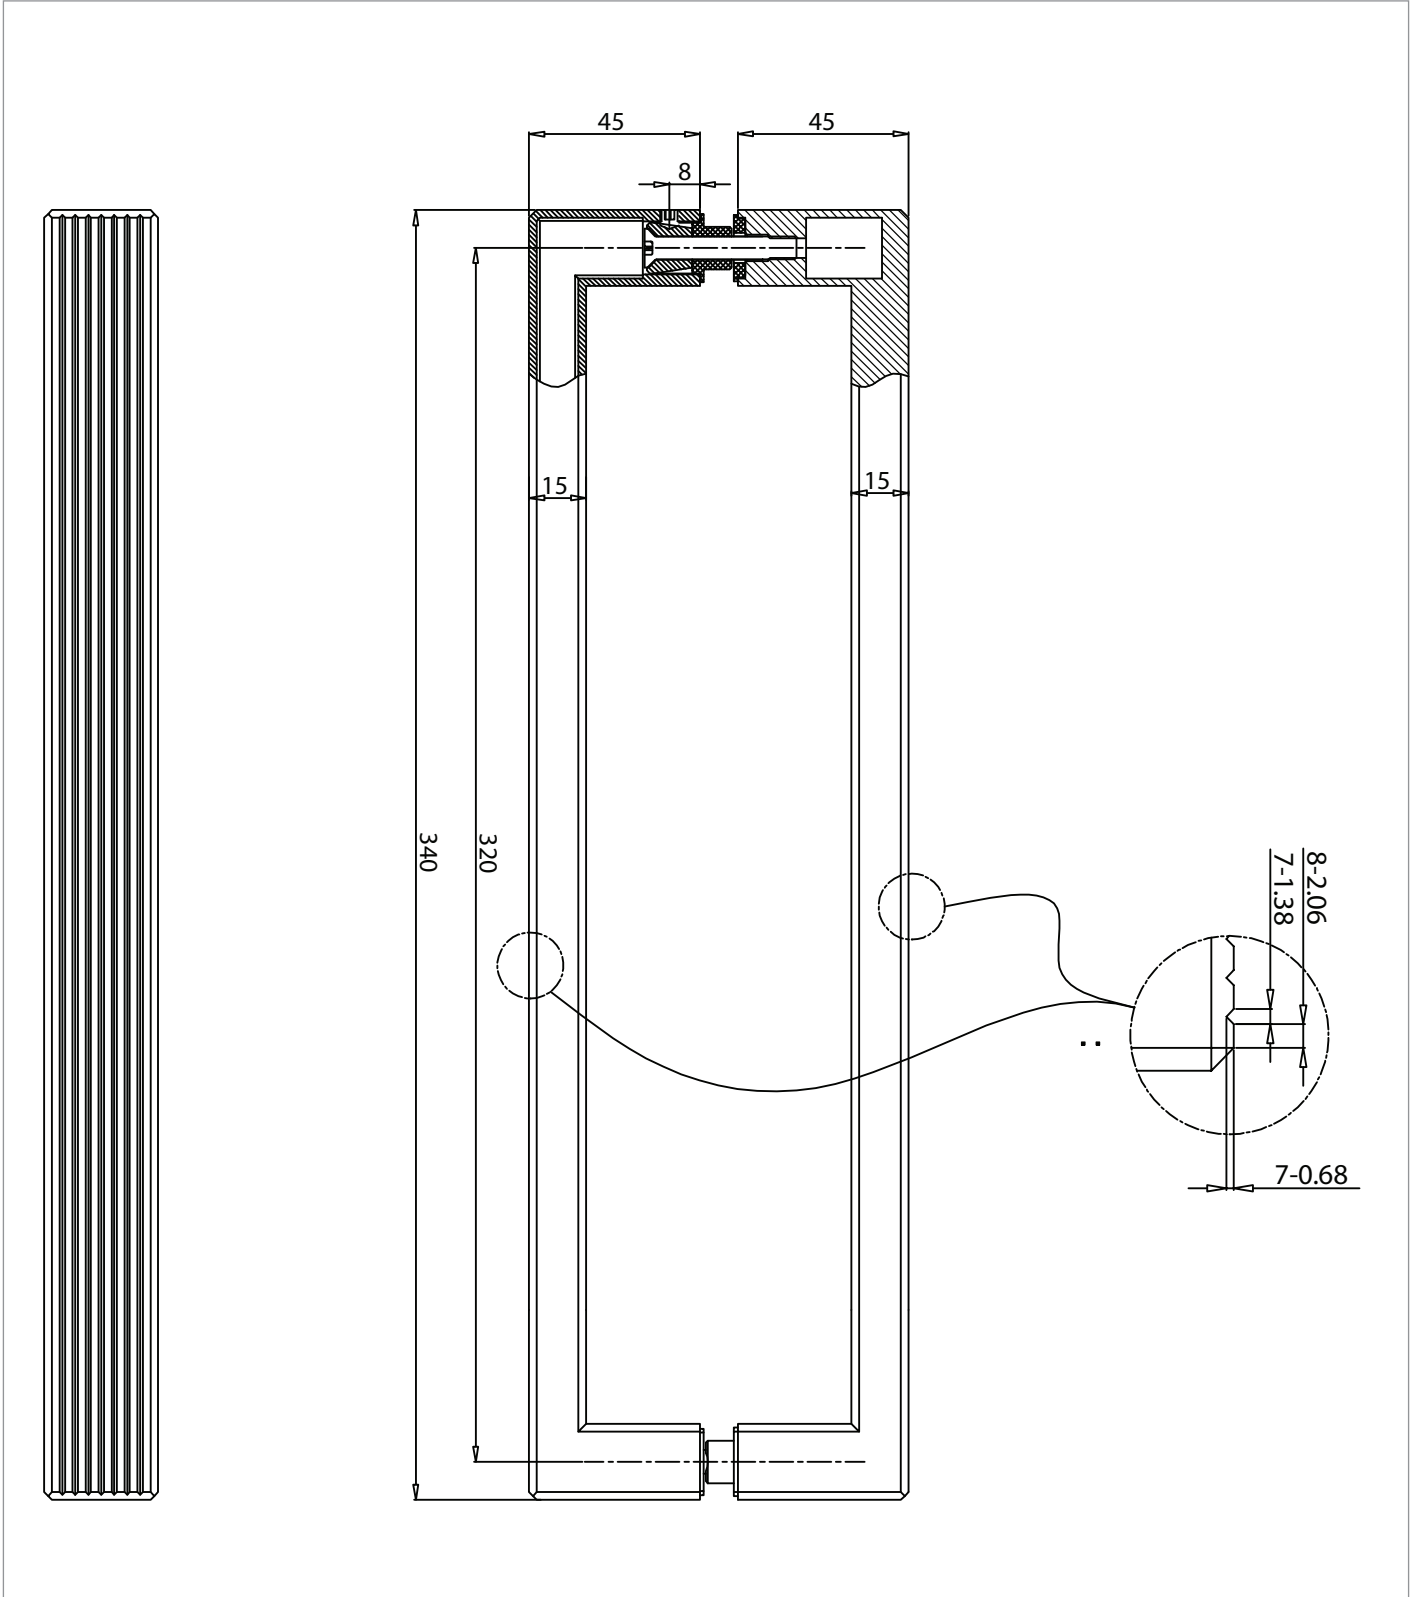

PRODUCT DATA SHEET

PRODUCT CODE

AUFLUTEDF

RANGE

Asura

DESCRIPTION

Asura 8mm Fluted Handle Brushed Brass

WEBSITE LINK [Click Here](#)

CATEGORY	Showering
WARRANTY DETAILS	2 Years
COLOUR	Brushed Brass
FINISH APPLICATION	PVD
PRIMARY MATERIAL	304 Stainless Steel
PRODUCT WIDTH MM	30
PRODUCT HEIGHT MM	340
PRODUCT DEPTH MM	100
PRODUCT NET WEIGHT KG	0.9

WET ROOM COMPATIBLE	Yes
---------------------	-----

TECHNICAL DIMENSIONS

Dimensions in mm unless otherwise specified.

Tolerances (per material type) apply.

SPARES LIST

Only the parts labelled are available as spares.