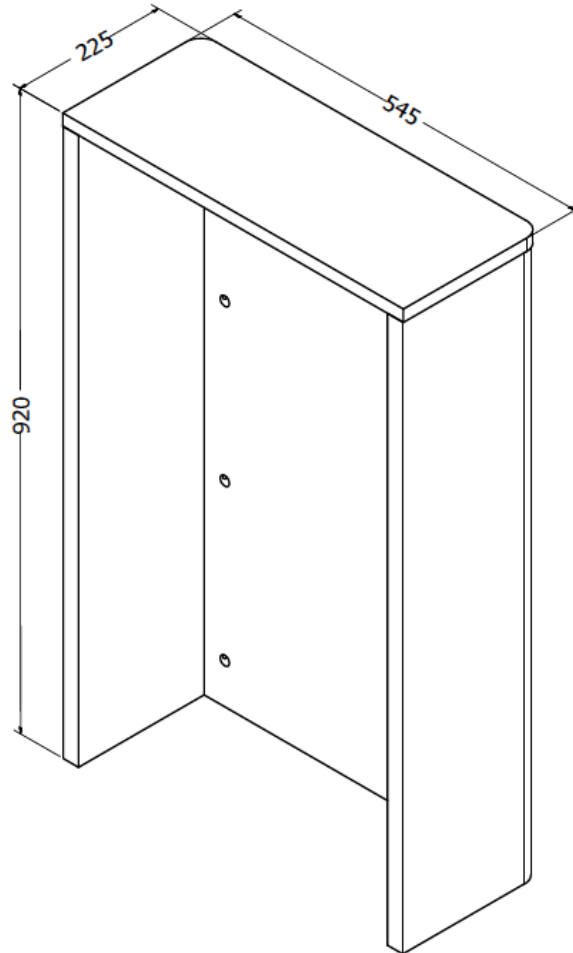

Measurements in millimetres mm

Information updated July 2020

Tel 0345 873 8840

crosswater<sup>™</sup>

TECHNICAL

Code	Description	Finish	Weight Kgs
SP5492AW	Toilet Cistern Surround	AMERICAN WALNUT VENEER	6.00
SP5492BM	Toilet Cistern Surround	BLACK MATT	6.00
SP5492BS	Toilet Cistern Surround	BLUE SMOKE MATT	6.00
SP5492DW	Toilet Cistern Surround	DRIFTWOOD	6.00
SP5492GA	Toilet Cistern Surround	GREY ASH VENEER	6.00
SP5492PGM	Toilet Cistern Surround	PORTLAND GREY MATT	6.00
SP5492MO	Toilet Cistern Surround	MODERN OAK	6.00
SP5492SG	Toilet Cistern Surround	STORM GREY MATT	6.00
SP5492ST	Toilet Cistern Surround	STEEL	6.00
SP5492WG	Toilet Cistern Surround	WHITE GLOSS	6.00
SP5492WG+	Toilet Cistern Surround	PURE WHITE GLOSS	6.00
SP5492WO	Toilet Cistern Surround	WINDSOR OAK	6.00

**Recommended use:** Domestic, residential  
**Installation:** Floor mounted  
**Materials:** 18mm Melamine faced chipboard/MDF  
**Standards:** EN 438-2  
**Compatible** For use with WCC33X31+, WCC47X46+ and WCF82X50+