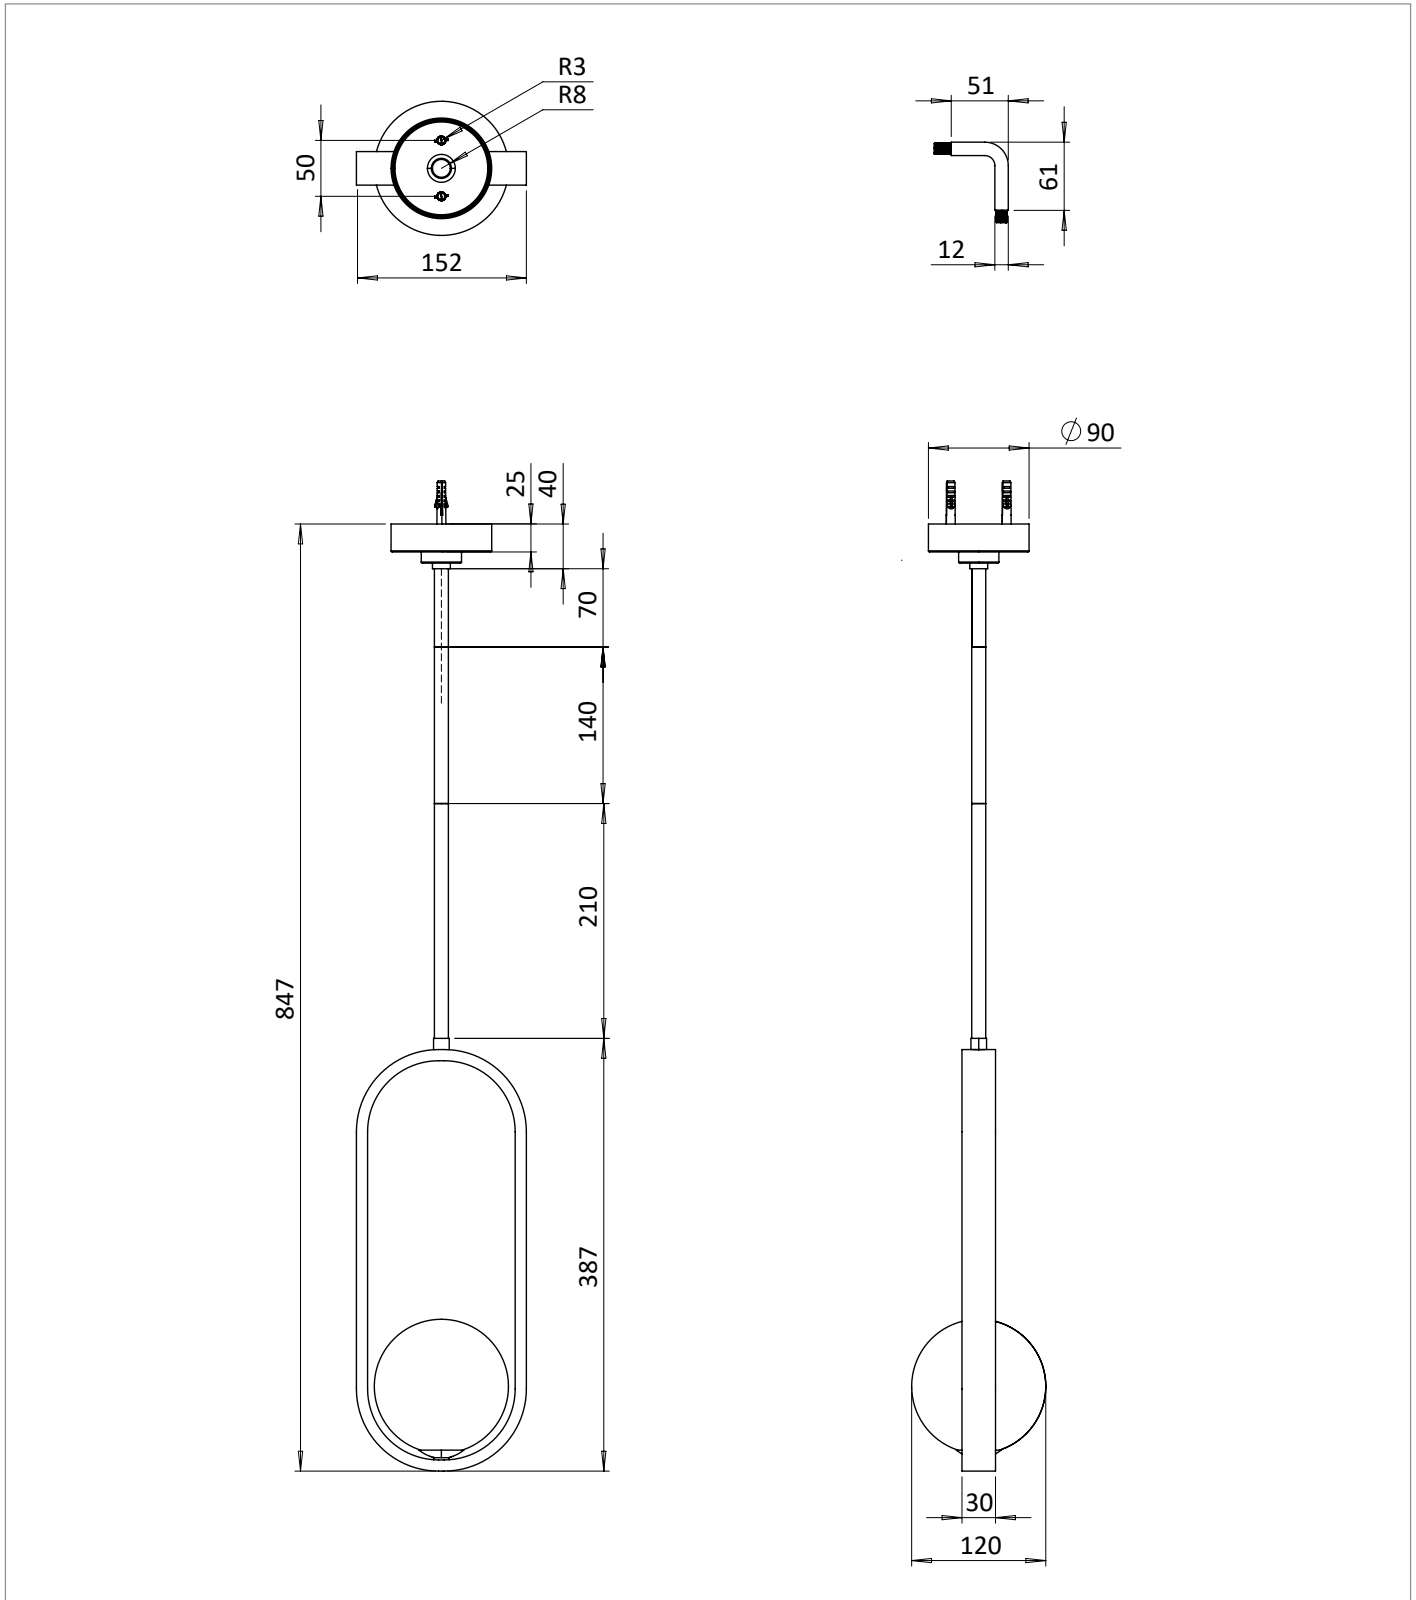

PRODUCT DATA SHEET

PRODUCT CODE

TRL003F

RANGE

Tranquil

DESCRIPTION

Tranquil Pendant Light Brushed Brass

WEBSITE LINK [Click Here](#)

CATEGORY	Lighting
WARRANTY DETAILS	5 Years
COLOUR	Brushed Brass
FINISH APPLICATION	Electroplated
PRIMARY MATERIAL	Steel
SECONDARY MATERIAL	Glass
INSTALL TYPE	Wall Mounted/Ceiling Mounted
PRODUCT WIDTH MM	152
PRODUCT HEIGHT MM	847
PRODUCT DEPTH MM	44
PRODUCT NET WEIGHT KG	1.4
STANDARDS	BS EN 60598

IP RATING MIRRORS & CABINETS	IP44
CABLE LENGTH (MM)	203
COLOUR RANGE (K)	3000k
LUMINOUS EFFICACY (LM/W)	100lm/W
COLOUR RENDERING INDEX (RA)	80
ENERGY RATING	F
DIMMABLE	Yes
LIGHT TYPE	G9
LED WATTAGE	3W

TECHNICAL DIMENSIONS

Dimensions in mm unless otherwise specified.

Tolerances (per material type) apply.

SPARES LIST

Only the parts labelled are available as spares.

NUMBER	PART CODE	DESCRIPTION
1	G9BULB_TRANQUIL	G9 LED Bulb for TRL002 & TRL003
2	GLASS_TRL002	Frosted Glass Shade for TRL002
3	RODPACK_TRL003BZ	Set of rods for TRL003BZ
	RODPACK_TRL003C	Set of rods for TRL003C
	RODPACK_TRL003F	Set of rods for TRL003F
	RODPACK_TRL003MB	Set of rods for TRL003MB
	RODPACK_TRL003T	Set of rods for TRL003T
	RODPACK_TRL003V	Set of rods for TRL003V
4	TPIECE_TRL003BZ	T Piece for TRL003BZ
	TPIECE_TRL003C	T Piece for TRL003C
	TPIECE_TRL003F	T Piece for TRL003F
	TPIECE_TRL003MB	T Piece for TRL003MB
	TPIECE_TRL003T	T Piece for TRL003T
	TPIECE_TRL003V	T Piece for TRL003V