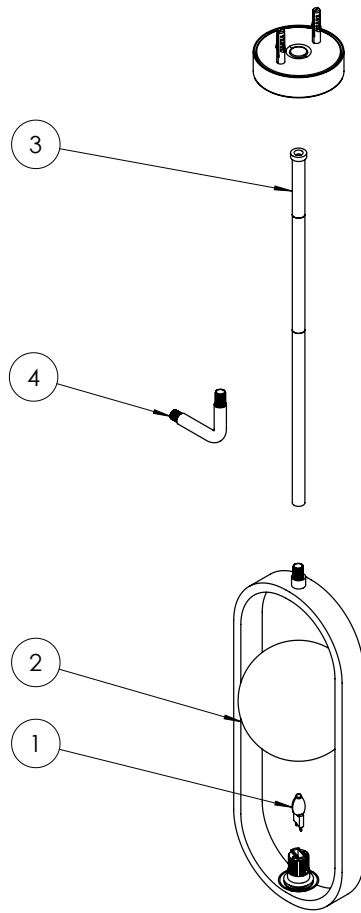

PRODUCT DATA SHEET

PRODUCT CODE

TRL003F

RANGE

Tranquil

DESCRIPTION

Tranquil Pendant Light Brushed Brass

WEBSITE LINK [Click Here](#)

CATEGORY	Lighting
WARRANTY DETAILS	5 Years
COLOUR	Brushed Brass
FINISH APPLICATION	Electroplated
PRIMARY MATERIAL	Steel
SECONDARY MATERIAL	Glass
INSTALL TYPE	Wall Mounted/Ceiling Mounted
PRODUCT WIDTH MM	152
PRODUCT HEIGHT MM	847
PRODUCT DEPTH MM	44
PRODUCT NET WEIGHT KG	1.4
STANDARDS	BS EN 60598

IP RATING MIRRORS & CABINETS	IP44
CABLE LENGTH (MM)	203
COLOUR RANGE (K)	3000k
LUMINOUS EFFICACY (LM/W)	100lm/W
COLOUR RENDERING INDEX (RA)	80
ENERGY RATING	F
DIMMABLE	Yes
LIGHT TYPE	G9
LED WATTAGE	3W

TECHNICAL DIMENSIONS

Dimensions in mm unless otherwise specified.

Tolerances (per material type) apply.

SPARES LIST

Only the parts labelled are available as spares.

NUMBER	PART CODE	DESCRIPTION
1	G9BULB_TRANQUIL	G9 LED Bulb for TRL002 & TRL003
2	GLASS_TRL002	Frosted Glass Shade for TRL002
3	RODPACK_TRL003BZ	Set of rods for TRL003BZ
	RODPACK_TRL003C	Set of rods for TRL003C
	RODPACK_TRL003F	Set of rods for TRL003F
	RODPACK_TRL003MB	Set of rods for TRL003MB
	RODPACK_TRL003T	Set of rods for TRL003T
	RODPACK_TRL003V	Set of rods for TRL003V
4	TPIECE_TRL003BZ	T Piece for TRL003BZ
	TPIECE_TRL003C	T Piece for TRL003C
	TPIECE_TRL003F	T Piece for TRL003F
	TPIECE_TRL003MB	T Piece for TRL003MB
	TPIECE_TRL003T	T Piece for TRL003T
	TPIECE_TRL003V	T Piece for TRL003V