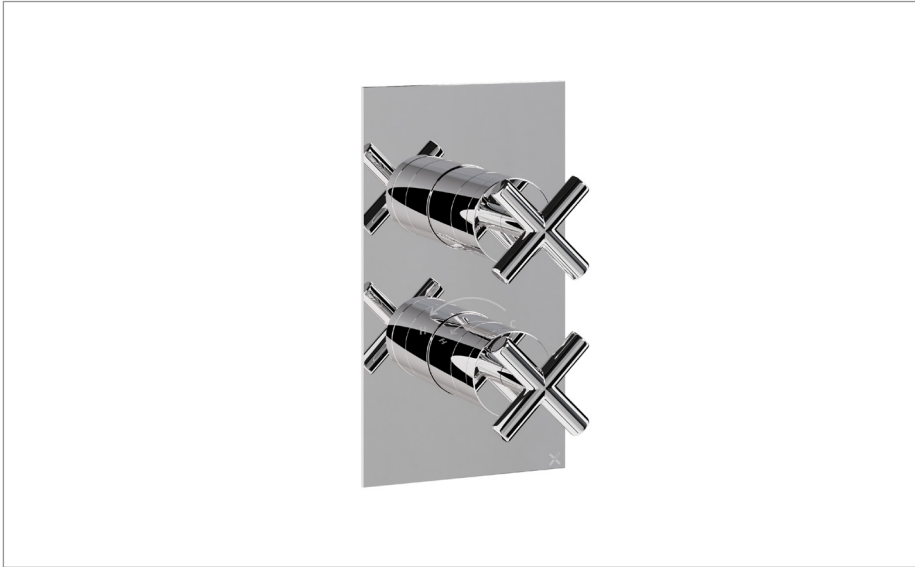

## PRODUCT CODE

PRC1000LBPC

## RANGE

MPRO Crosshead

## DESCRIPTION

MPRO Crosshead 2 Handle Trimset  
(must be paired with WLBP1000RC+ or  
WLBP1500RC\_V2) Chrome

CATEGORY	Brassware
WARRANTY DETAILS	15 Years
COLOUR	Chrome
FINISH APPLICATION	Electroplated
PRIMARY MATERIAL	Brass
INSTALL TYPE	Wall Mounted
PRODUCT WIDTH MM	120
PRODUCT HEIGHT MM	215
PRODUCT LENGTH MM	58
PRODUCT DEPTH MM	58
PRODUCT NET WEIGHT KG	1.6