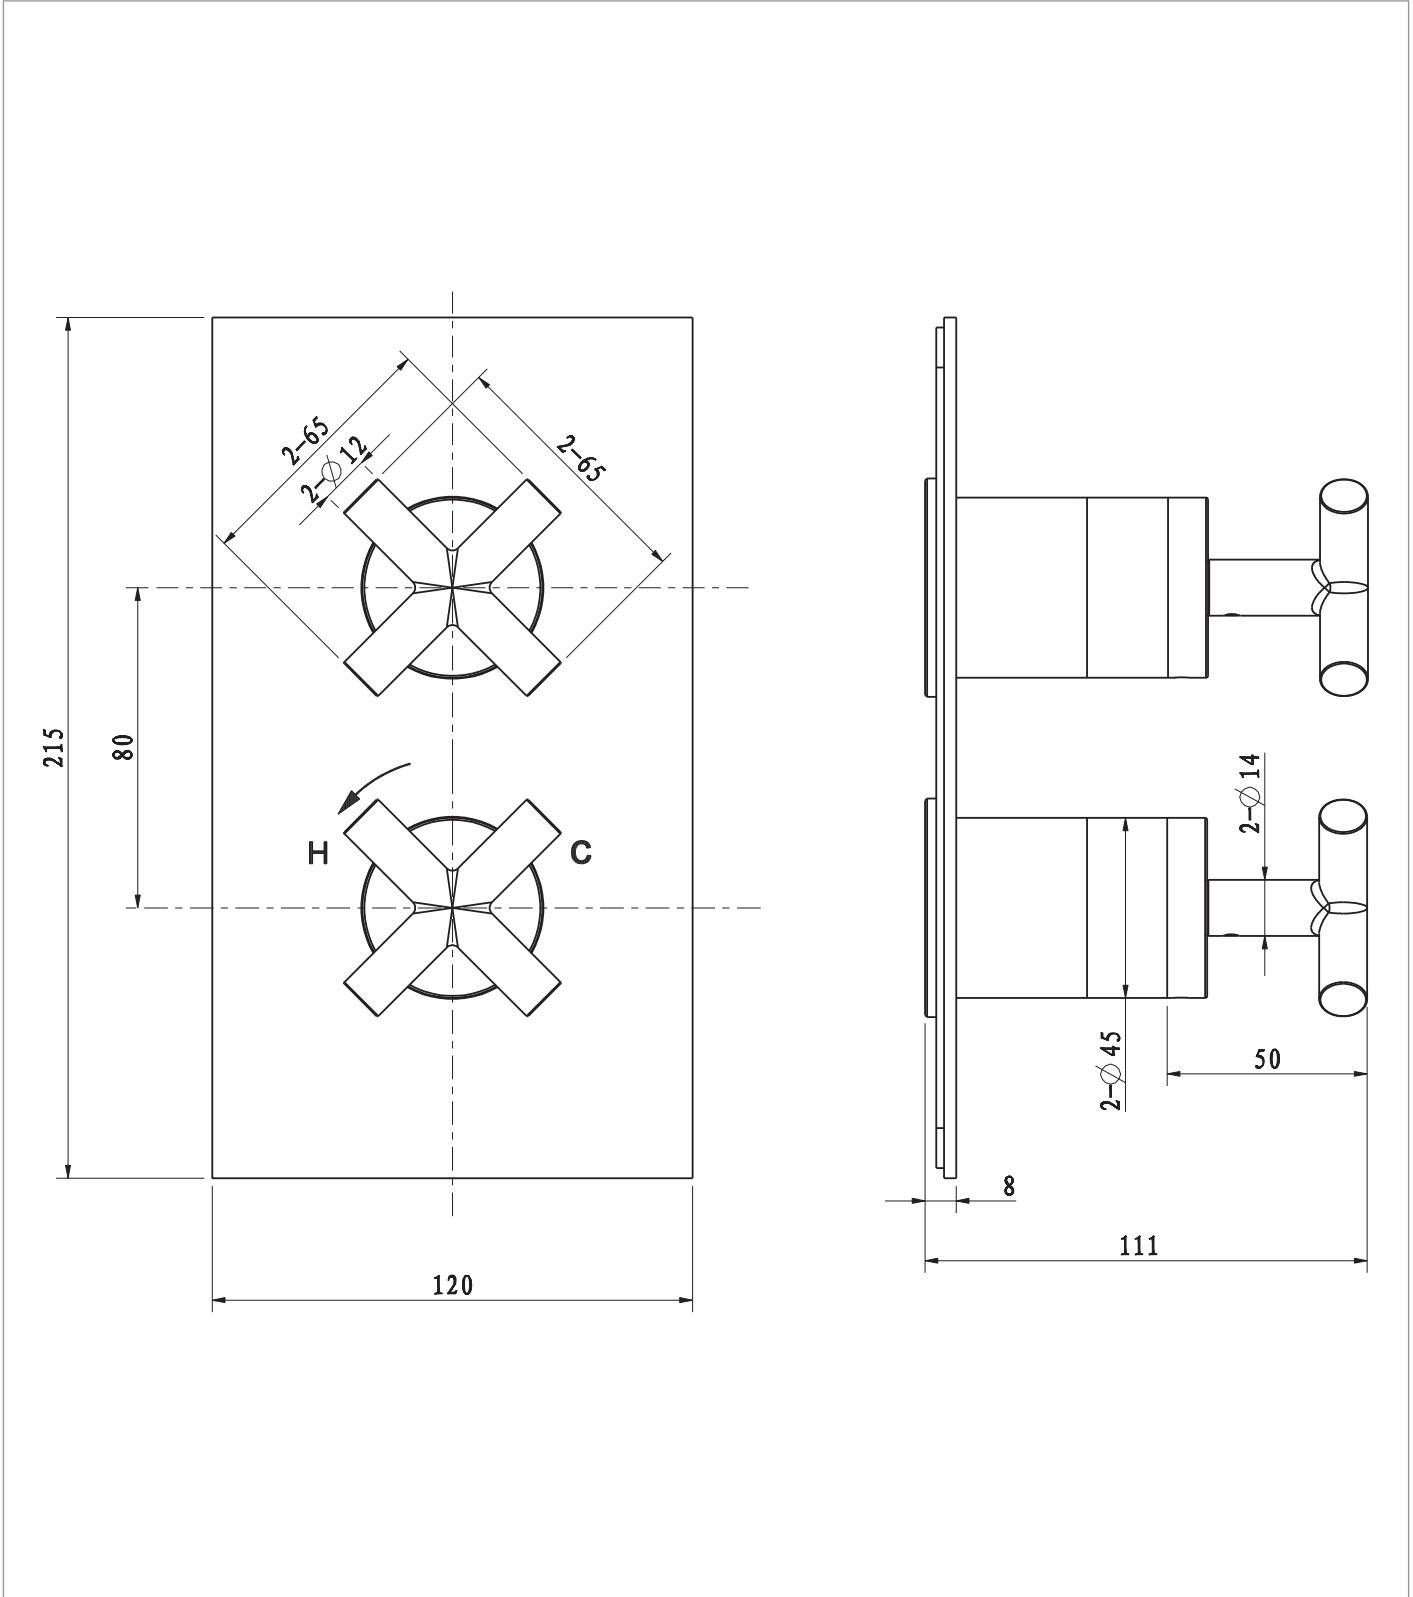

## DESCRIPTION

MPRO Crosshead 2 Handle Trimset  
(must be paired with WLBP1000RC+ or  
WLBP1500RC\_V2) Chrome

CATEGORY	Brassware
WARRANTY DETAILS	15 Years
COLOUR	Chrome
FINISH APPLICATION	Electroplated
PRIMARY MATERIAL	Brass
INSTALL TYPE	Wall Mounted
PRODUCT WIDTH MM	120
PRODUCT HEIGHT MM	215
PRODUCT LENGTH MM	58
PRODUCT DEPTH MM	58
PRODUCT NET WEIGHT KG	1.6

NUMBER OF OUTLETS	0
SWIVEL SPOUT	No
WASTE INCLUDED	No
ANTI-SCALD	No
ENERGY SAVING	No
SHOWER HOSE & HANDSET ARE INCLUDED	No

PRESSURE (BAR)	0.2	0.5	1	2	3	4	5
PRIMARY FLOWRATE							
HANDSET FLOWRATE							
MASSAGE FLOW RATE							
AIR FLOW RATE							
WIRE FLOW RATE							
WATERFALL FLOW RATE							
MIST FLOW RATE							
HANDSPRAY FLOW RATE							

## TECHNICAL DIMENSIONS

Dimensions in mm unless otherwise specified.

Tolerances (per material type) apply.