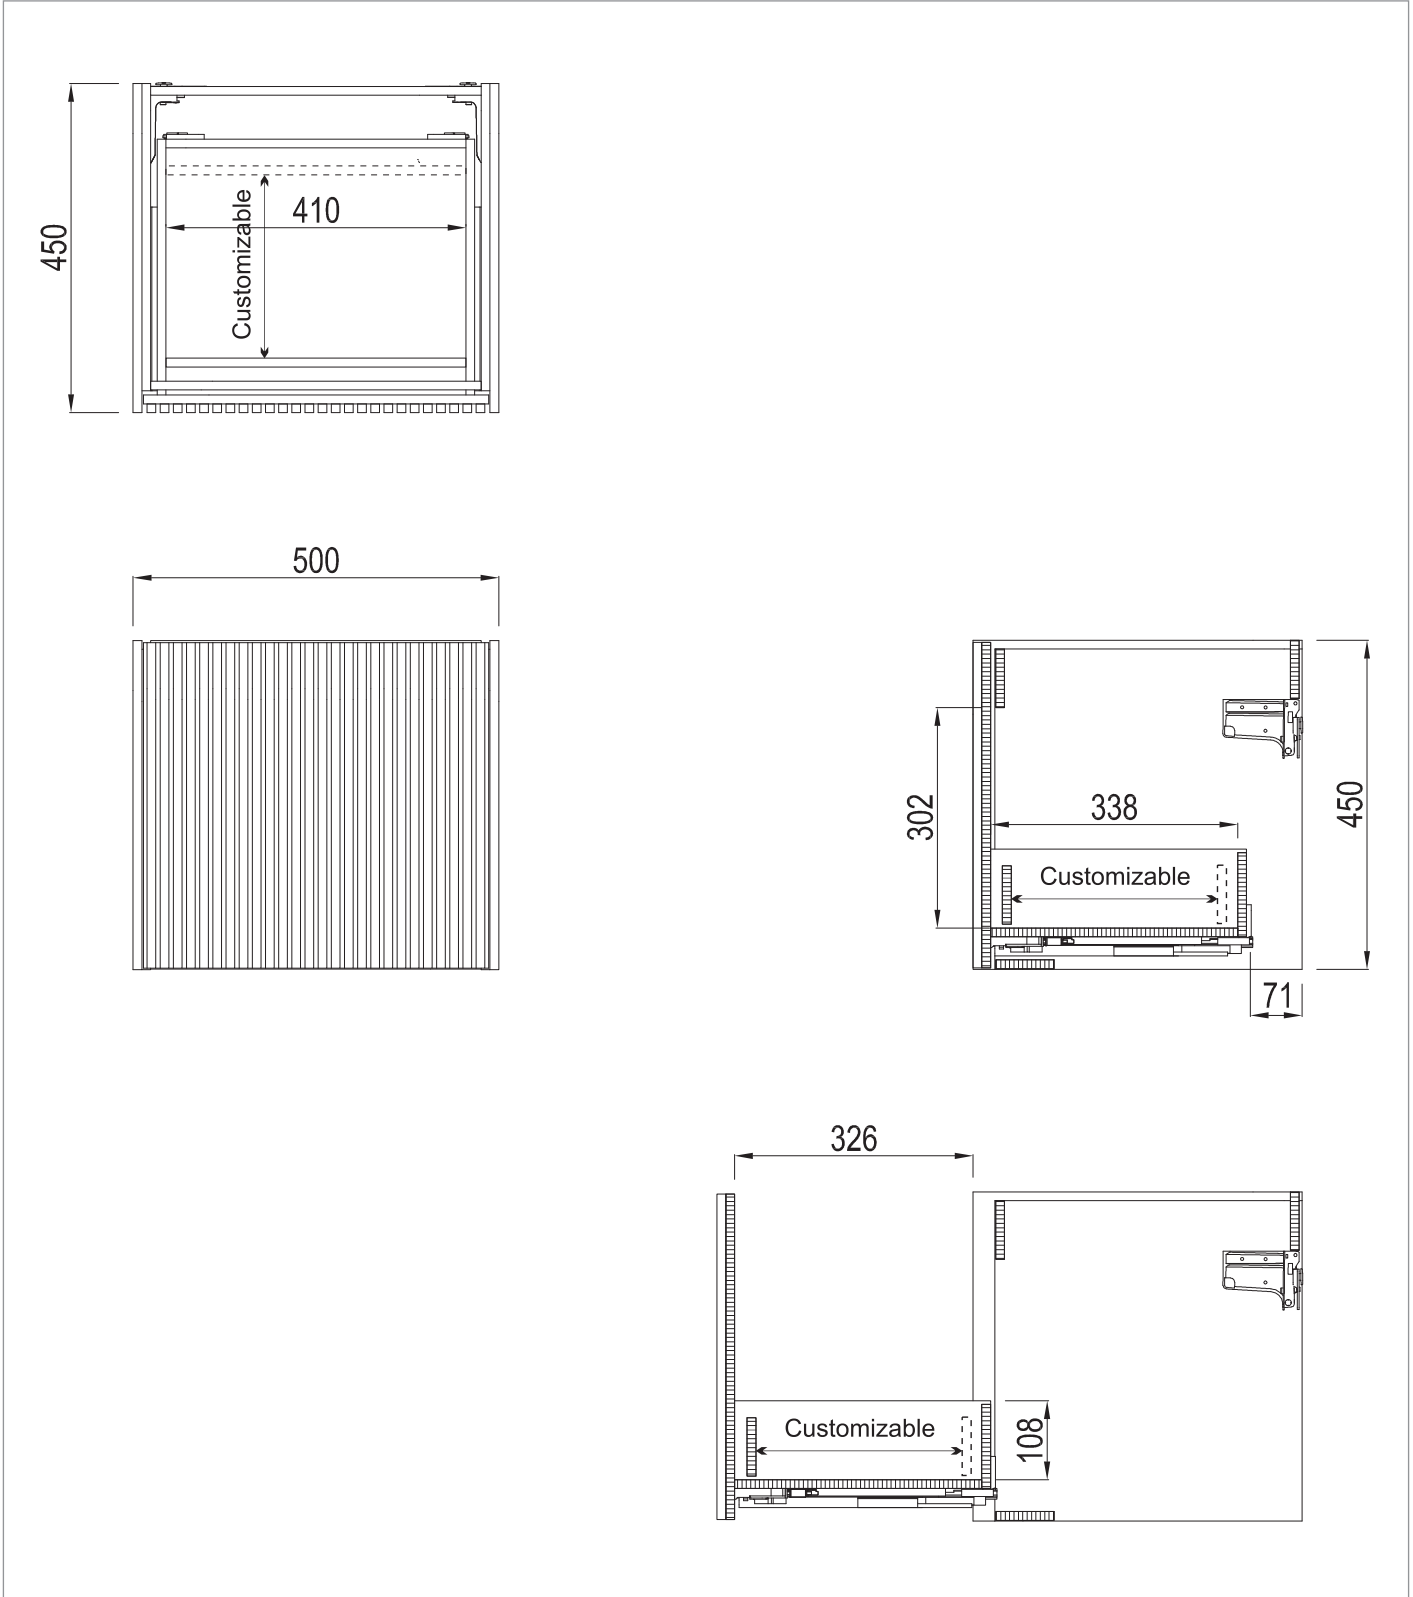

PRODUCT DATA SHEET

PRODUCT CODE

LM5000DRWAN+

RANGE

Limit

DESCRIPTION

Limit Single Drawer Unit 500 Royal Walnut

WEBSITE LINK [Click Here](#)

CATEGORY	Furniture
WARRANTY DETAILS	10 Years
COLOUR	Royal Walnut
PRIMARY MATERIAL	MFC
INSTALL TYPE	Wall Mounted
PRODUCT WIDTH MM	500
PRODUCT HEIGHT MM	450
PRODUCT DEPTH MM	450
PRODUCT NET WEIGHT KG	11

DRAWER BOX	MFC
DRAWER RUNNERS	HETTICH QUADRO 4D V6/300
DRAWER EXTENSION	Full extension
DRAWER ADJUSTMENT	4
WALL HANGERS	Yes
ADJUSTABLE FEET	No
DRAWER CAPACITY	30kg
DRAWER OPERATION	Soft close/push to open

TECHNICAL DIMENSIONS

Dimensions in mm unless otherwise specified.

Tolerances (per material type) apply.

SPARES LIST

Only the parts labelled are available as spares.

NUMBER	PART CODE	DESCRIPTION
1	DF_LM5000DMOAN+	Limit Drawer Front For LM5000DMOAN+
	DF_LM5000DSTAN+	Limit Drawer Front For LM5000DSTAN+
	DF_LM5000DRWAN+	Limit Drawer Front For LM5000DRWAN+
	DF_LM5000DWSAN+	Limit Drawer Front For LM5000DWSAN+
2	RUNNERSLIMIT_1+	Set of Drawer Runners x2 Limit Main Drawer
3	WBRACKETSLIMIT+	Wall Brackets x2 Limit
4	RUNNERSLIMIT_2+	Set of Draw Runners x2 Limit for Internal Drawer (Sold Seperately)