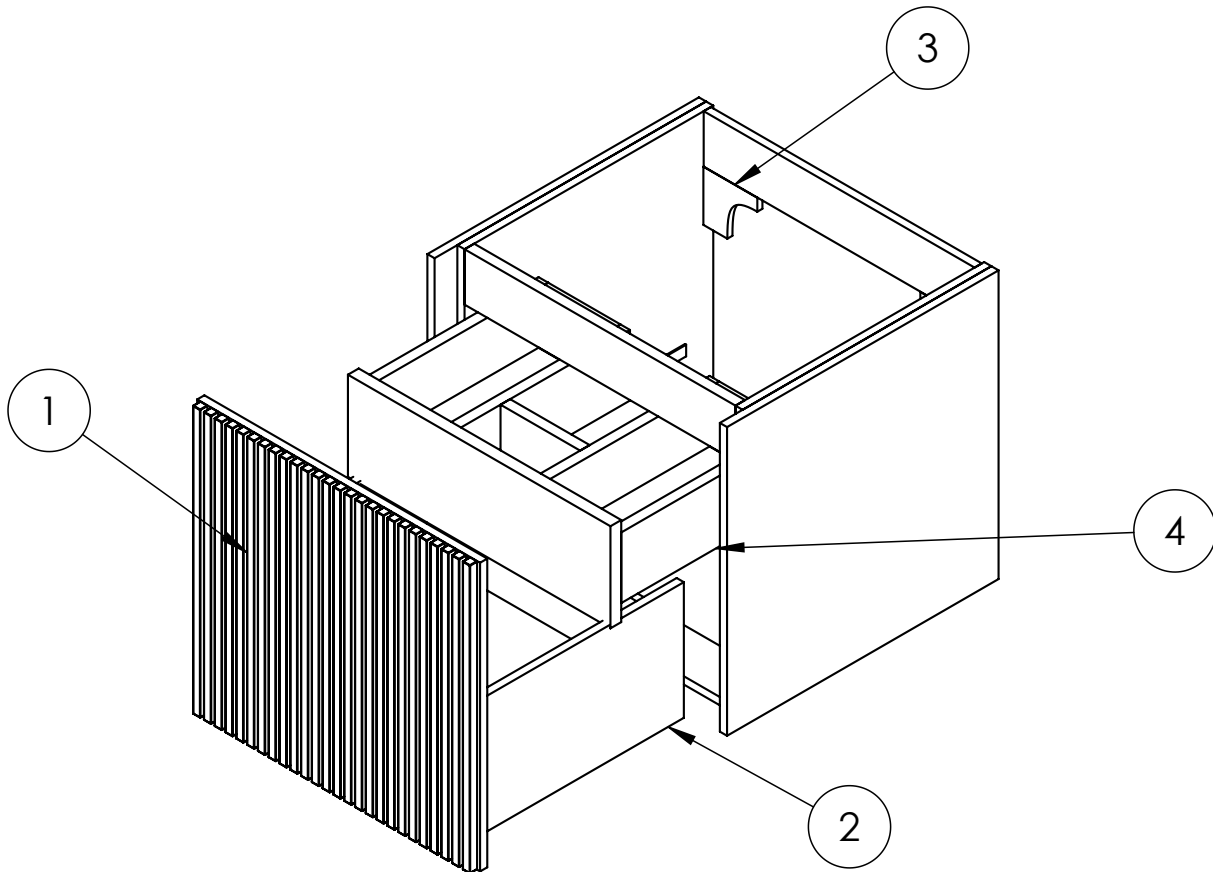

TECHNICAL DIMENSIONS

Dimensions in mm unless otherwise specified.

Tolerances (per material type) apply.

SPARES LIST

Only the parts labelled are available as spares.

NUMBER	PART CODE	DESCRIPTION
1	DF_LM5000DMOAN+	Limit Drawer Front For LM5000DMOAN+
	DF_LM5000DSTAN+	Limit Drawer Front For LM5000DSTAN+
	DF_LM5000DRWAN+	Limit Drawer Front For LM5000DRWAN+
	DF_LM5000DWSAN+	Limit Drawer Front For LM5000DWSAN+
2	RUNNERSLIMIT_1+	Set of Drawer Runners x2 Limit Main Drawer
3	WBRACKETSLIMIT+	Wall Brackets x2 Limit
4	RUNNERSLIMIT_2+	Set of Draw Runners x2 Limit for Internal Drawer (Sold Seperately)