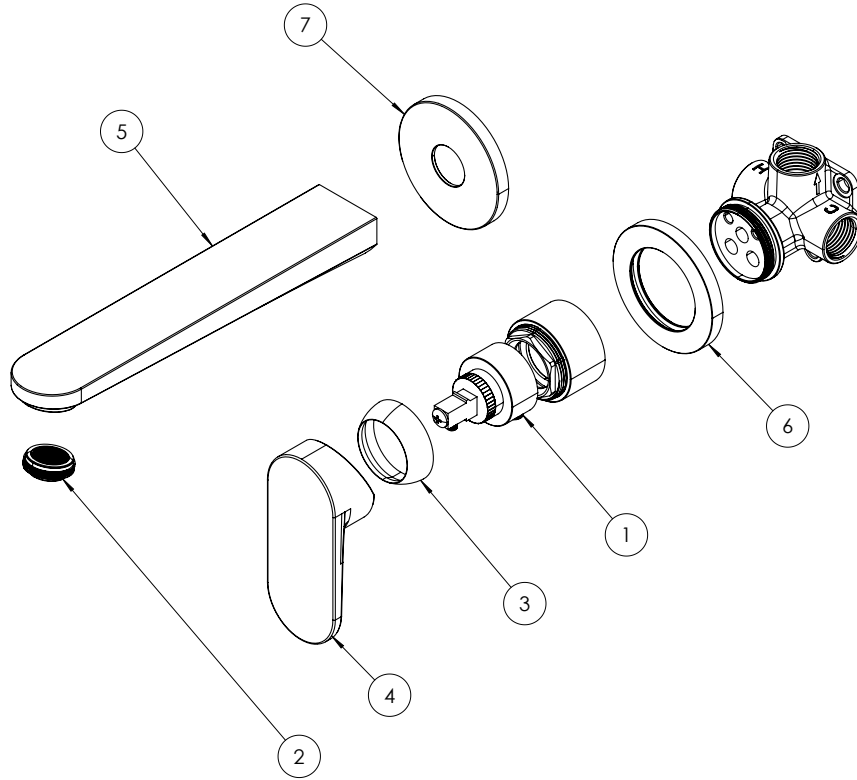

PRODUCT DATA SHEET

PRODUCT CODE

DR120WNC

RANGE

Drift

DESCRIPTION

Drift 2H Basin Set Wall Mounted
Chrome

WEBSITE LINK [Click Here](#)

CATEGORY	Brassware
WARRANTY DETAILS	15 Years
COLOUR	Chrome
FINISH APPLICATION	Electroplated
PRIMARY MATERIAL	Brass
INSTALL TYPE	Wall Mounted
PRODUCT WIDTH MM	65
PRODUCT HEIGHT MM	112
PRODUCT NET WEIGHT KG	1.46
STANDARDS	BS EN 817:2008

MINIMUM PRESSURE (BAR)	0.2
MAX WORKING PRESSURE (BAR)	5
HEADWORK	35mm Single lever ceramic cartridge
SPOUT PROJECTION	203
SWIVEL SPOUT	No
INLET CONNECTIONS THREAD	G1/2"
FLOW REGULATOR	Slim Air Honeycomb M24x1
WASTE INCLUDED	No
ANTI-SCALD	No
ENERGY SAVING	No
SHOWER HOSE & HANDSET ARE INCLUDED	No

SPARES LIST

Only the parts labelled are available as spares.

NUMBER	PART CODE	DESCRIPTION
1	CW1263	120 Cartridge Drift & Fuse
2	CW1251	Basin Aerator Drift & Fuse
3	CW1269	DR120 Cartridge Cover Brushed Brass
	CW1262	DR120 Cartridge Cover Chrome
	CW1274	DR120 Cartridge Cover Matt Black
4	CW1268	DR120 Handle Brushed Brass
	CW1261	DR120 Handle Chrome
	CW1273	DR120 Handle Matt Black
5	CW1272	DR120 Spout Brushed Brass
	CW1267	DR120 Spout Chrome
	CW1277	DR120 Spout Matt Black
6	CW1270	DR120 Wall Plate for Handle Brushed Brass
	CW1265	DR120 Wall Plate for Handle Chrome
	CW1275	DR120 Wall Plate for Handle Matt Black
7	CW1271	DR120 Wall Plate for Spout Brushed Brass
	CW1266	DR120 Wall Plate for Spout Chrome
	CW1276	DR120 Wall Plate for Spout Matt Black