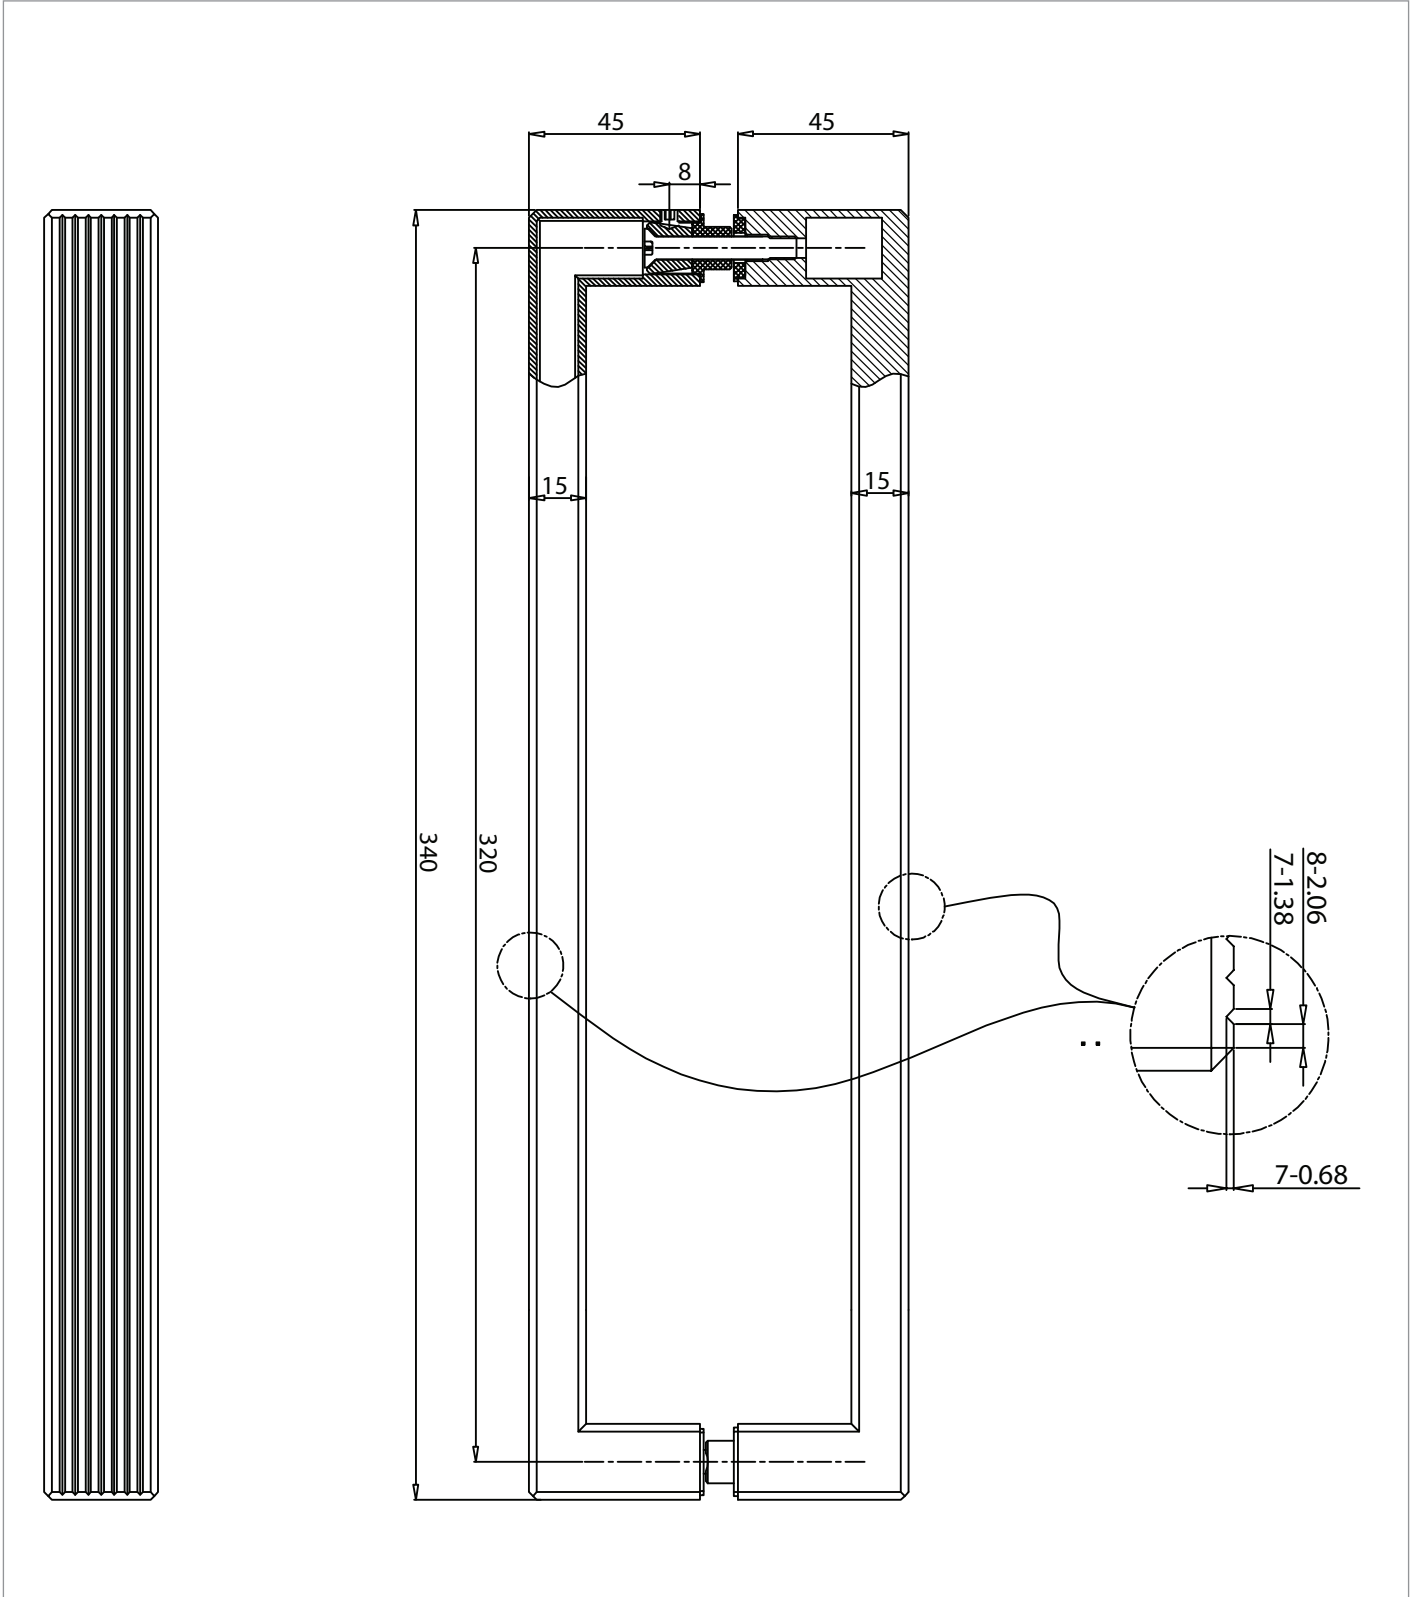

## DESCRIPTION

Asura 8mm Fluted Handle Brushed Stainless

WEBSITE LINK [Click Here](#)

CATEGORY	Showering
WARRANTY DETAILS	2 Years
COLOUR	Brushed Stainless Steel
FINISH APPLICATION	PVD
PRIMARY MATERIAL	304 Stainless Steel
PRODUCT WIDTH MM	30
PRODUCT HEIGHT MM	340
PRODUCT DEPTH MM	100
PRODUCT NET WEIGHT KG	0.9

## TECHNICAL DIMENSIONS

Dimensions in mm unless otherwise specified.

Tolerances (per material type) apply.