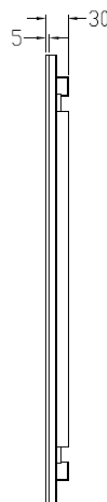

Measurements in millimetres mm

Information updated May 2019

Tel 0345 873 8840

crosswater[™]

TECHNICAL

SVELTE LED LIT MIRROR

Portrait ONLY

SE6060

PIR sensor
on/off switch

Heated
demister pad

LED lighting

Temperature
change

5mm mirror glass with safety film backing

Adjustable light temperature from 3000K (warm white) to 6000K (daylight)

Demister 310x450mm - 21w

Measurements in millimetres mm

Information updated May 2019

Tel 0345 873 8840

crosswater[™]

TECHNICAL

No.	Item
1	Aluminum frame
2	Bracket
3	Glass
4	Defogger
5	Bracket
6	IP44 Metal box
7	Touch Switch
8	LED Driver
9	Relay
10	Acrylic
11	PS Panel
12	LED Strip

SVELTE LED LIT MIRROR

Portrait ONLY

SE6060