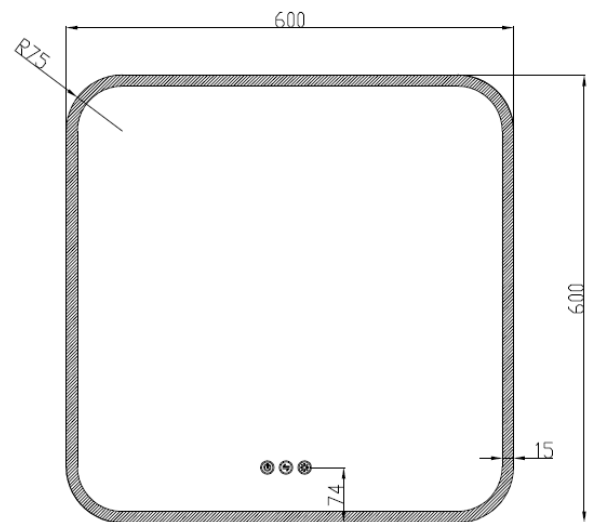

Measurements in millimetres mm

Information updated May 2019

Tel 0345 873 8840

crosswater[™]

TECHNICAL

SVELTE LED LIT MIRROR

Portrait ONLY

SE6060

PIR sensor
on/off switch

Heated
demister pad

LED lighting

Temperature
change

5mm mirror glass with safety film backing

Adjustable light temperature from 3000K (warm white) to 6000K (daylight)

Demister 310x450mm - 21w

Measurements in millimetres mm

Information updated May 2019

Tel 0345 873 8840

crosswater[™]

TECHNICAL

No.	Item
1	Aluminum frame
2	Bracket
3	Glass
4	Defogger
5	Bracket
6	IP44 Metal box
7	Touch Switch
8	LED Driver
9	Relay
10	Acrylic
11	PS Panel
12	LED Strip