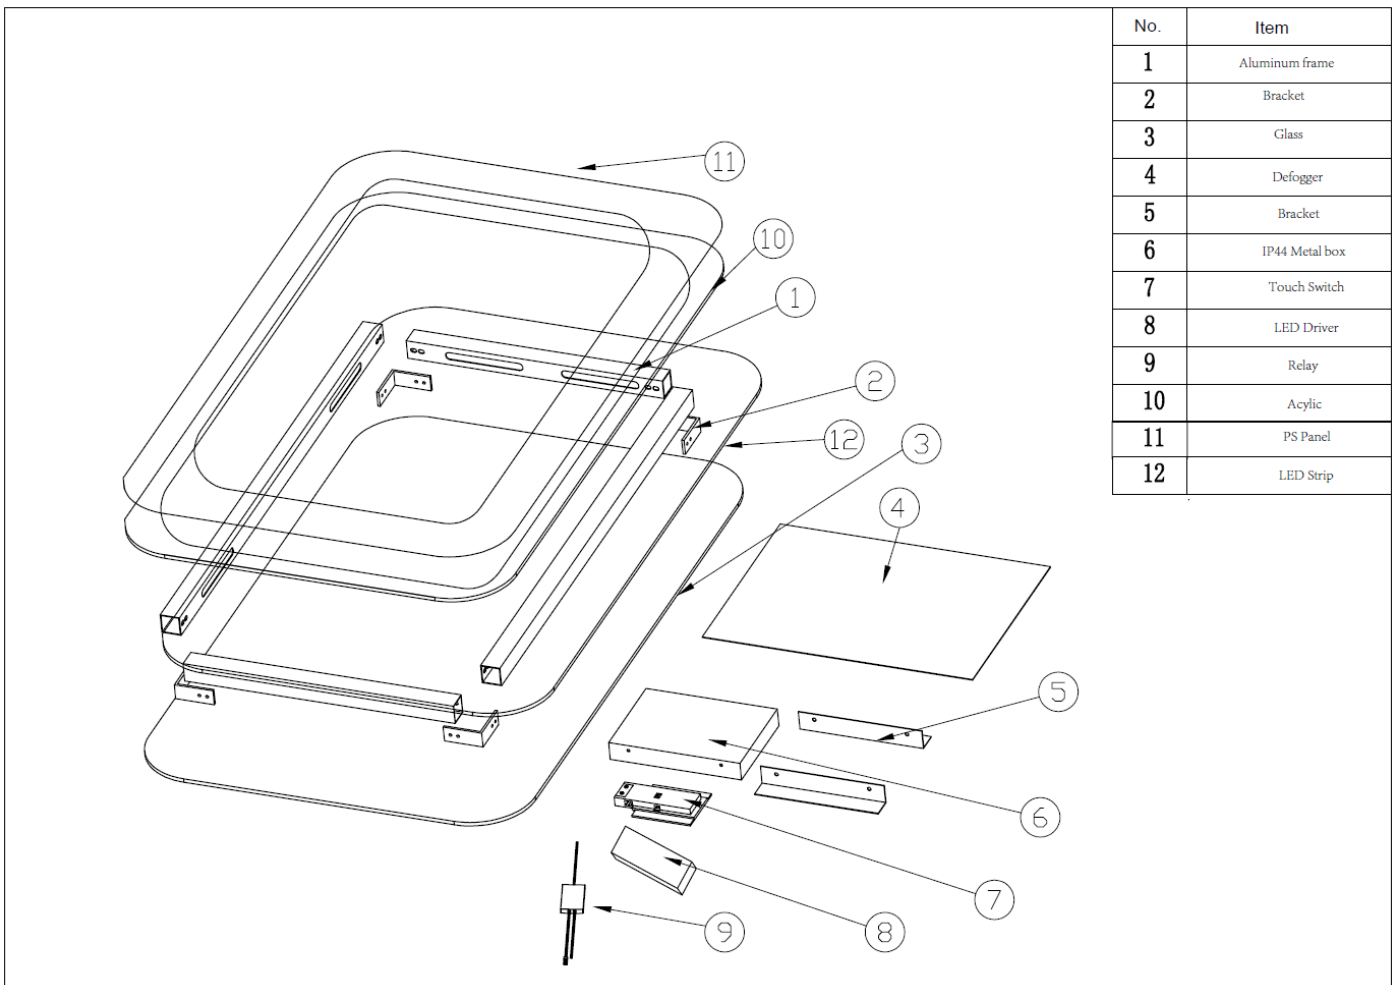

PIR sensor
on/off switch

Heated
demister pad

LED lighting

Temperature
change

5mm mirror glass with safety film backing

Adjustable light temperature from 3000K (warm white) to 6000K (daylight)

Demister 310x450mm - 21w

Measurements in millimetres mm

Information updated May 2019

Tel 0345 873 8840

crosswater[™]

TECHNICAL

No.	Item
1	Aluminum frame
2	Bracket
3	Glass
4	Defogger
5	Bracket
6	IP44 Metal box
7	Touch Switch
8	LED Driver
9	Relay
10	Acrylic
11	PS Panel
12	LED Strip