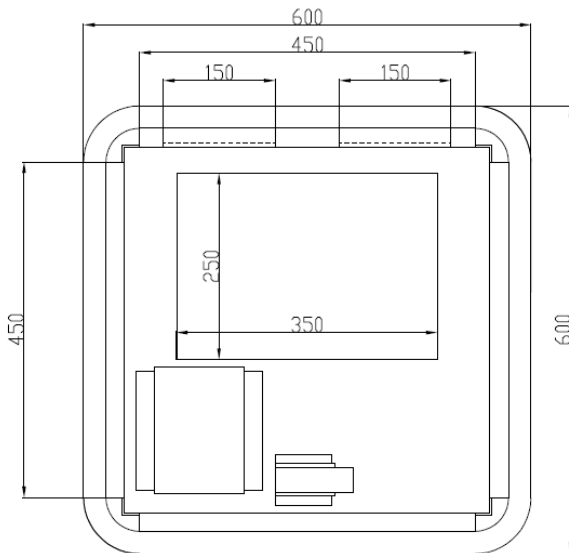

Measurements in millimetres mm

Information updated May 2019

Tel 0345 873 8840

crosswater[™]

TECHNICAL

SVELTE LED LIT MIRROR

Portrait ONLY

SE6060

PIR sensor
on/off switch

Heated
demister pad

LED lighting

Temperature
change

5mm mirror glass with safety film backing

Adjustable light temperature from 3000K (warm white) to 6000K (daylight)

Demister 310x450mm - 21w

Measurements in millimetres mm

Information updated May 2019

Tel 0345 873 8840

crosswater[™]

TECHNICAL

No.	Item
1	Aluminum frame
2	Bracket
3	Glass
4	Defogger
5	Bracket
6	IP44 Metal box
7	Touch Switch
8	LED Driver
9	Relay
10	Acrylic
11	PS Panel
12	LED Strip