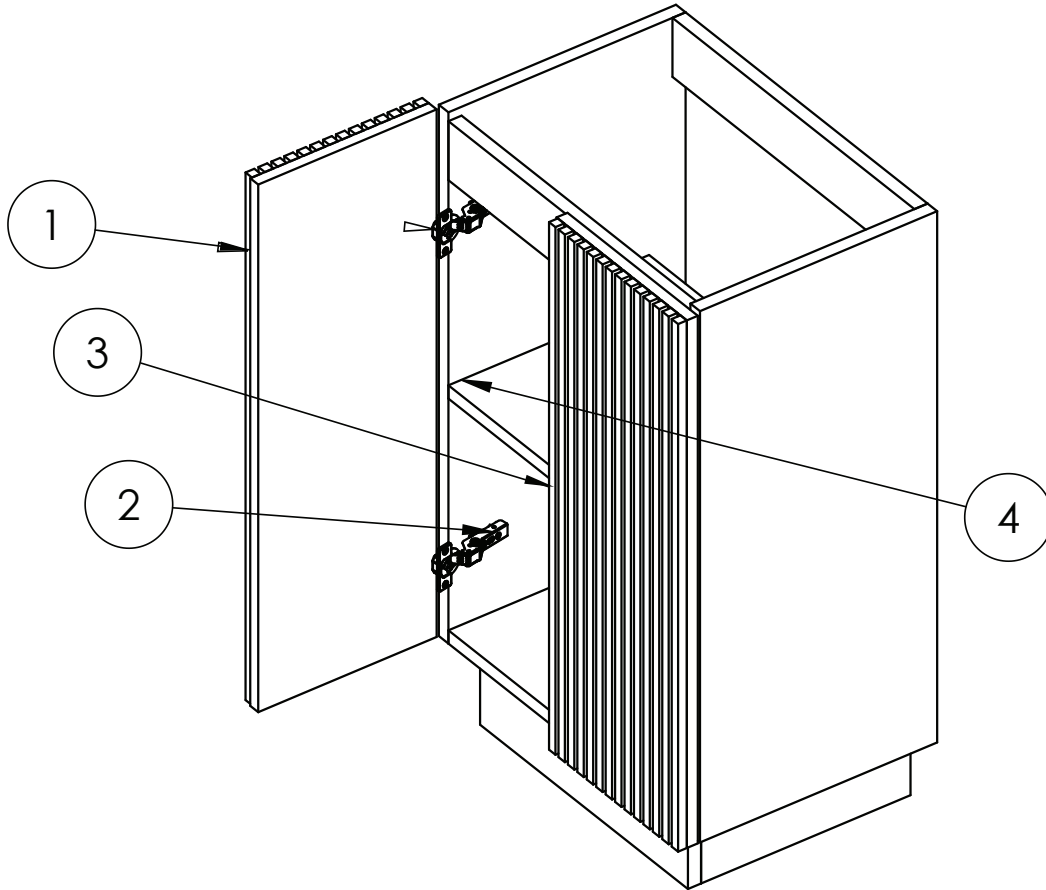

PRODUCT DATA SHEET

PRODUCT CODE

LM5000FSDWSAN

RANGE

Limit

DESCRIPTION

Limit 500mm Floorstanding Door Unit
Warm Stone

CATEGORY	Furniture
WARRANTY DETAILS	10 Years
COLOUR	Warm Stone
FINISH APPLICATION	Melamine
PRIMARY MATERIAL	MFC
SECONDARY MATERIAL	MDF
INSTALL TYPE	Floor Standing
PRODUCT WIDTH MM	490
PRODUCT HEIGHT MM	820
PRODUCT DEPTH MM	355
PRODUCT NET WEIGHT KG	19.5
STANDARDS	No

COLOUR CODE / REFERENCE	U750 ST9
DRAWER BOX	0
DRAWER RUNNERS	0
WALL HANGERS	No
ADJUSTABLE FEET	No
DRAWER OPERATION	No

TECHNICAL DIMENSIONS

Dimensions in mm unless otherwise specified.

Tolerances (per material type) apply.

SPARES LIST

Only the parts labelled are available as spares.

NUMBER	PART CODE	DESCRIPTION
1	DF_LM5000FSDSTAN	Limit 500mm Floorstanding Door Front Steelwood
	DF_LM5000FSDMOAN	Limit 500mm Floorstanding Door Front Modern Oak
	DF_LM5000FSDRWAN	Limit 500mm Floorstanding Door Front Royal Walnut
	DF_LM5000FSDWSAN	Limit 500mm Floorstanding Door Front Warm Stone
2	LIMITHINGE	Limit Door Hinges
3	LIMITPUSHOPEN	Limit Push to Open Mechanism
4	LIMITPINS	Limit Shelf Pins