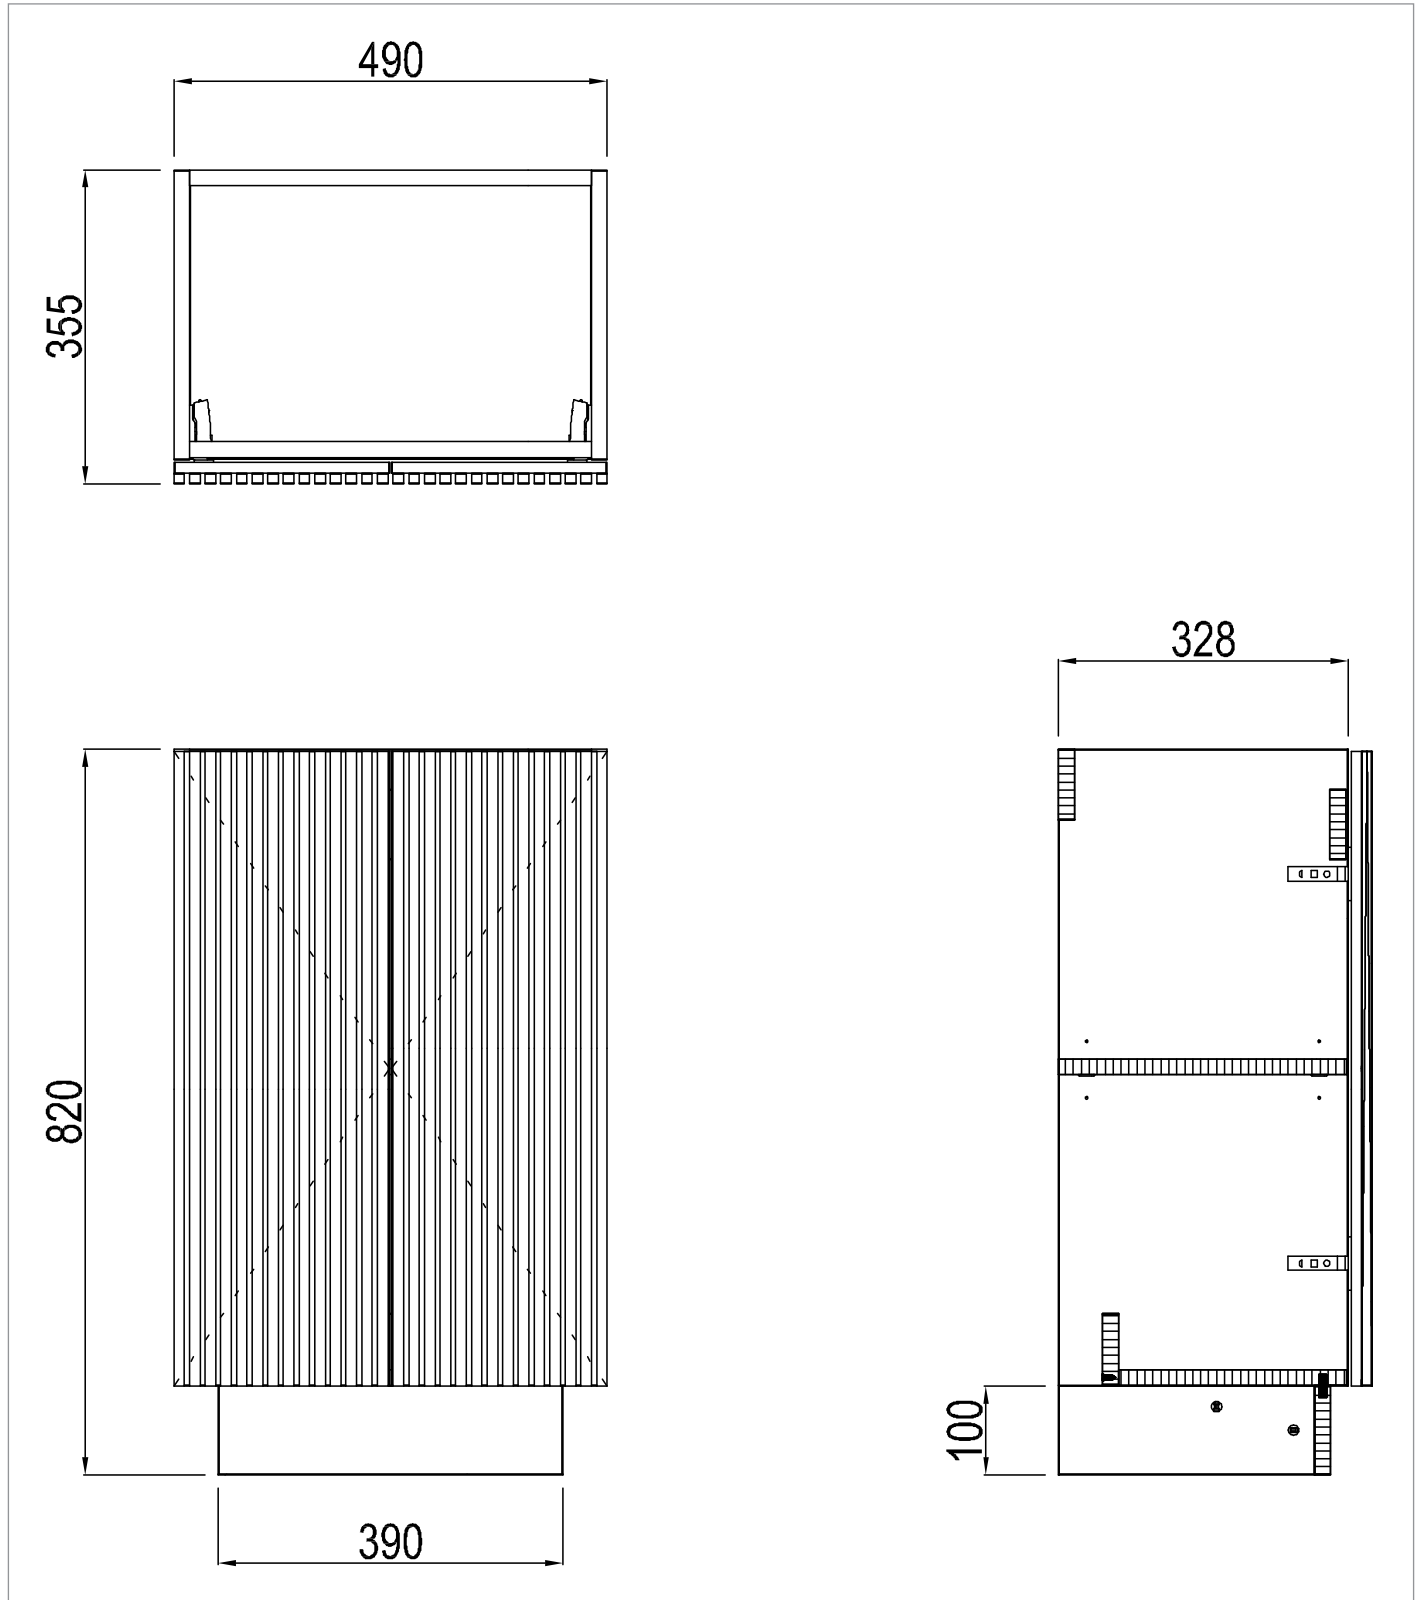

PRODUCT DATA SHEET

PRODUCT CODE

LM5000FSDWSAN

RANGE

Limit

DESCRIPTION

Limit 500mm Floorstanding Door Unit
Warm Stone

CATEGORY	Furniture
WARRANTY DETAILS	10 Years
COLOUR	Warm Stone
FINISH APPLICATION	Melamine
PRIMARY MATERIAL	MFC
SECONDARY MATERIAL	MDF
INSTALL TYPE	Floor Standing
PRODUCT WIDTH MM	490
PRODUCT HEIGHT MM	820
PRODUCT DEPTH MM	355
PRODUCT NET WEIGHT KG	19.5
STANDARDS	No

COLOUR CODE / REFERENCE	U750 ST9
DRAWER BOX	0
DRAWER RUNNERS	0
WALL HANGERS	No
ADJUSTABLE FEET	No
DRAWER OPERATION	No

TECHNICAL DIMENSIONS

Dimensions in mm unless otherwise specified.

Tolerances (per material type) apply.

SPARES LIST

Only the parts labelled are available as spares.

NUMBER	PART CODE	DESCRIPTION
1	DF_LM5000FSDSTAN	Limit 500mm Floorstanding Door Front Steelwood
	DF_LM5000FSDMOAN	Limit 500mm Floorstanding Door Front Modern Oak
	DF_LM5000FSDRWAN	Limit 500mm Floorstanding Door Front Royal Walnut
	DF_LM5000FSDWSAN	Limit 500mm Floorstanding Door Front Warm Stone
2	LIMITHINGE	Limit Door Hinges
3	LIMITPUSHOPEN	Limit Push to Open Mechanism
4	LIMITPINS	Limit Shelf Pins