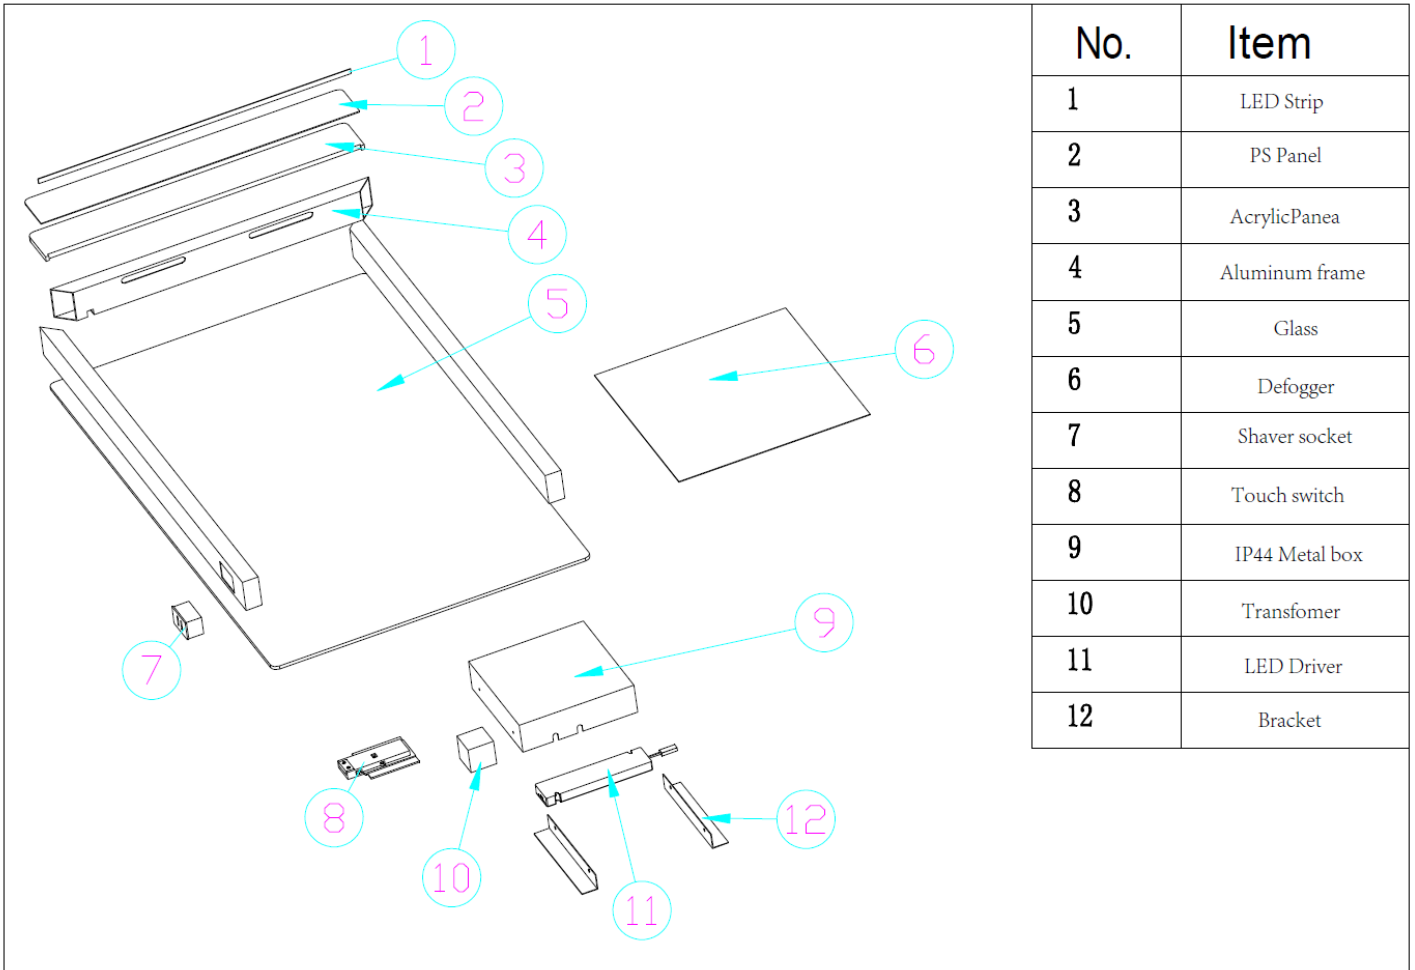

PIR sensor
on/off switch

Heated
demister pad

LED lighting

Charging/
shaver socket

5mm mirror glass with safety film backing

One touch to change the temperature of the light

Charging socket to EN61558-2-5

Demister 310x450mm - 21w

Measurements in millimetres mm

Information updated May 2019

Tel 0345 873 8840

crosswater[™]

TECHNICAL

GLIDE II LED LIT MIRROR

Landscape ONLY

GL10060