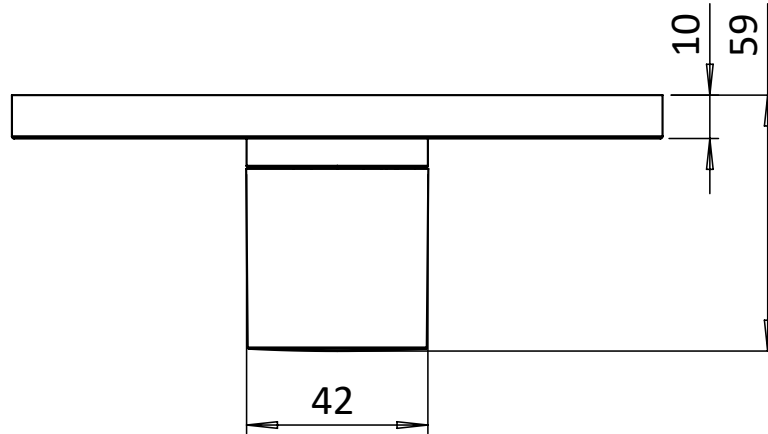

CATEGORY	Brassware
WARRANTY DETAILS	15 Years
COLOUR	Matt Black
FINISH APPLICATION	Powder Coated
PRIMARY MATERIAL	Brass
INSTALL TYPE	Wall Mounted
PRODUCT WIDTH MM	150
PRODUCT HEIGHT MM	150
PRODUCT NET WEIGHT	2.5

MINIMUM PRESSURE (BAR)	1
MAX WORKING PRESSURE (BAR)	5
NUMBER OF FUNCTIONS	1
HEADWORK	35mm
INLET CONNECTIONS THREAD	G1/2"
WASTE INCLUDED	No
ANTI-SCALD	Yes
ENERGY SAVING	No
SHOWER HOSE & HANDSET ARE INCLUDED	No

TECHNICAL DIMENSIONS

Dimensions in mm unless otherwise specified.

Tolerances (per material type) apply.

SPARES LIST

Only the parts labelled are available as spares.

--