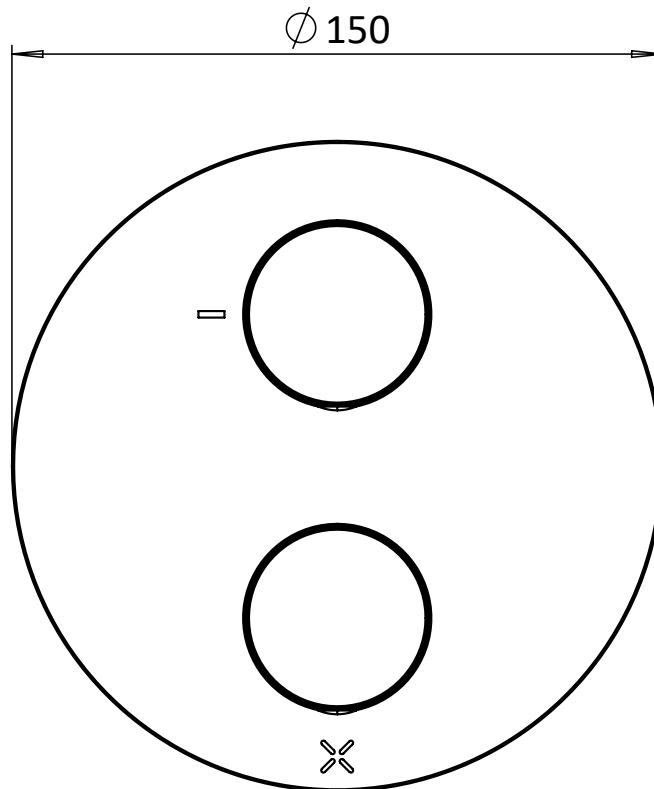

CATEGORY	Brassware
WARRANTY DETAILS	15 Years
COLOUR	Matt Black
FINISH APPLICATION	Powder Coated
PRIMARY MATERIAL	Brass
INSTALL TYPE	Wall Mounted
PRODUCT WIDTH MM	150
PRODUCT HEIGHT MM	150
PRODUCT NET WEIGHT	2.5

TECHNICAL DIMENSIONS

Dimensions in mm unless otherwise specified.

Tolerances (per material type) apply.

SPARES LIST

Only the parts labelled are available as spares.

--