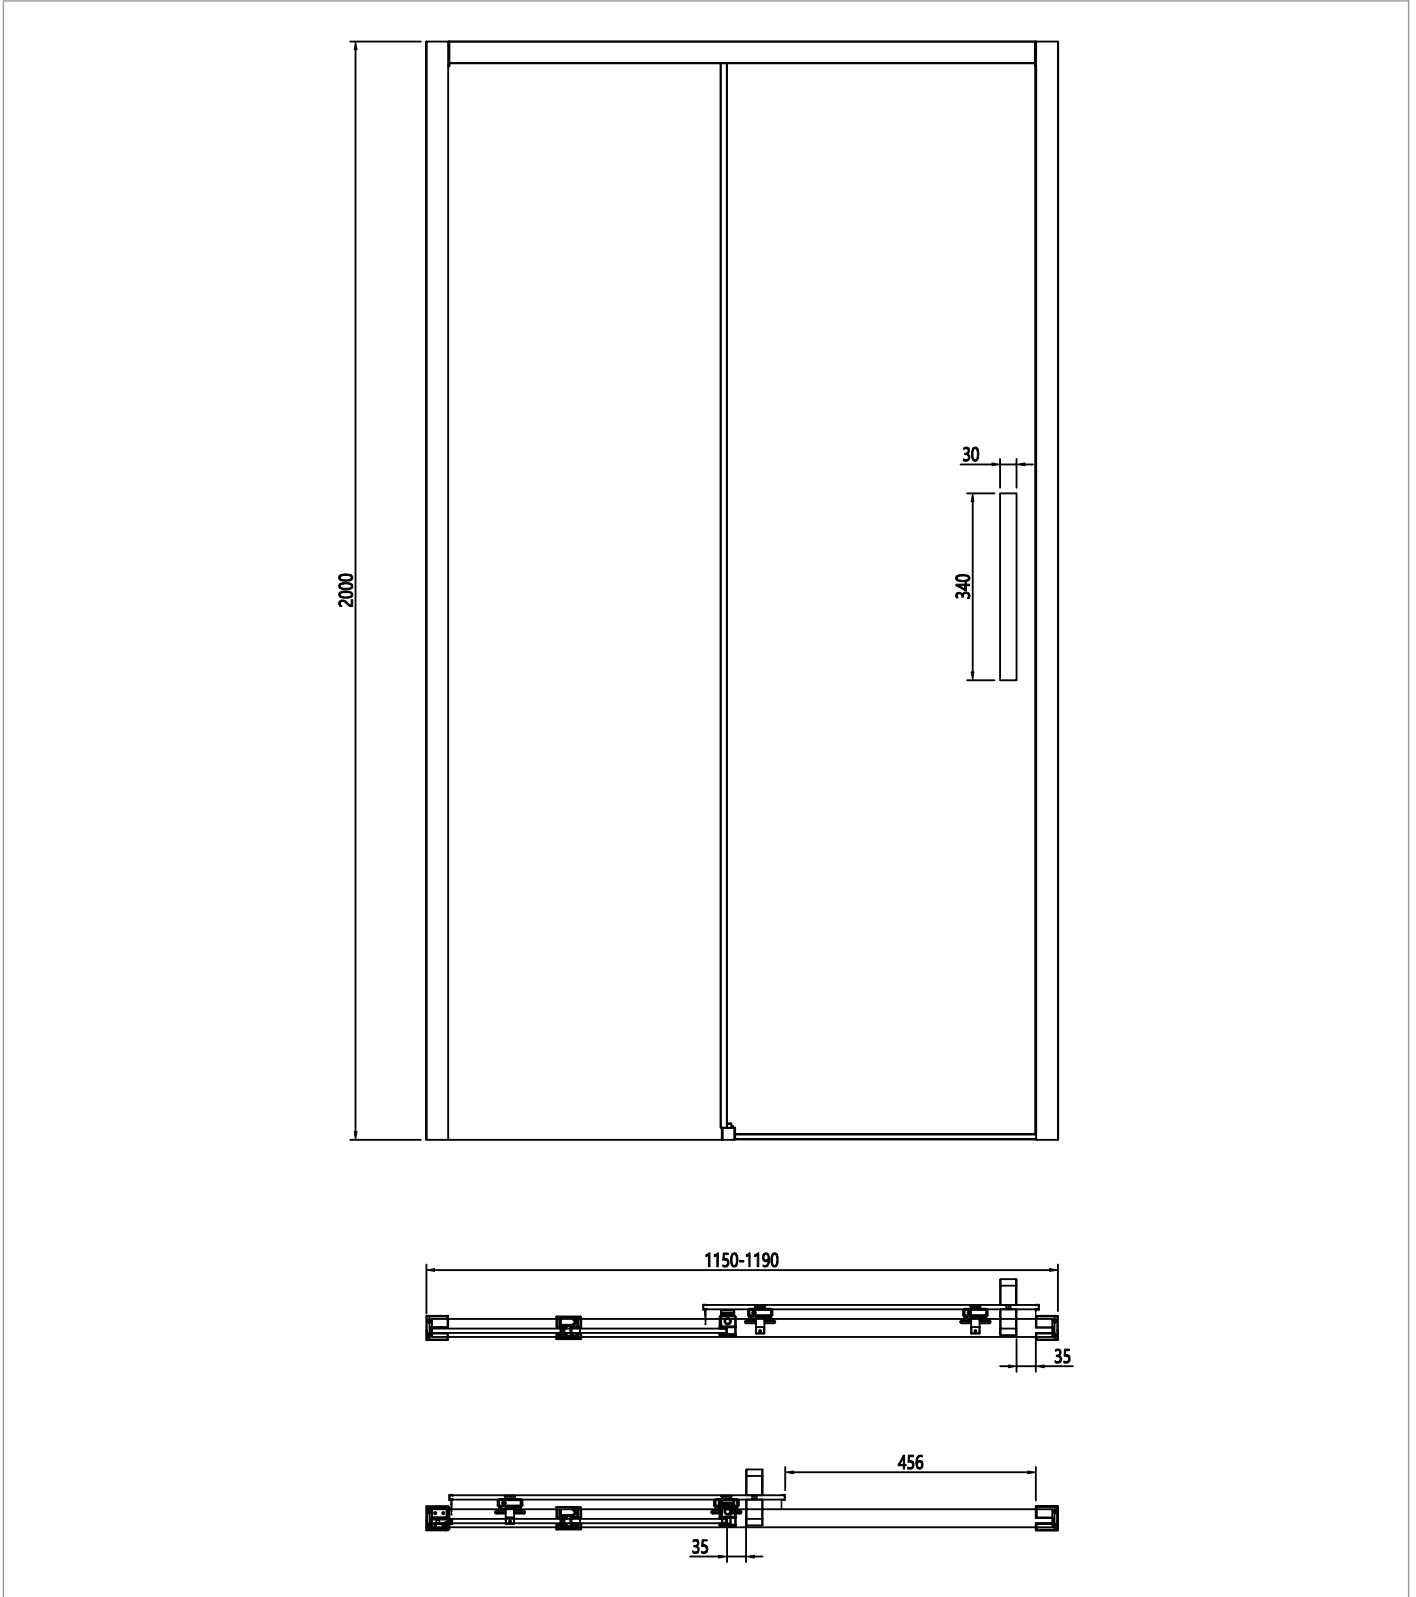

## DESCRIPTION

Asura 8mm Sliding Door A 1200 Fixed Panel Polished Stainless

CATEGORY	Showering
WARRANTY DETAILS	Lifetime
COLOUR	Polished Stainless Steel
FINISH APPLICATION	Polished
PRIMARY MATERIAL	Glass
SECONDARY MATERIAL	304 Stainless Steel
INSTALL TYPE	Wall Mounted
PRODUCT WIDTH MM	1150
PRODUCT HEIGHT MM	2000
PRODUCT NET WEIGHT KG	33
STANDARDS	EN14428

HANDING SHOWERING	Universal
GLASS THICKNESS	8mm
EASY CLEAN	Yes
MAGNETIC DOOR STRIPS	No
POWER SHOWER PROOF	Yes
NUMBER OF DOORS	0
SOFT CLOSING DOORS	Yes
SAFETY GLASS	Yes
REMOVABLE SEALS	Yes
QUICK RELEASE ROLLERS	No
WET ROOM COMPATIBLE	Yes
DOOR A INFORMATION	Sliding Door
DOOR OPENING	456

## TECHNICAL DIMENSIONS

Dimensions in mm unless otherwise specified.

Tolerances (per material type) apply.