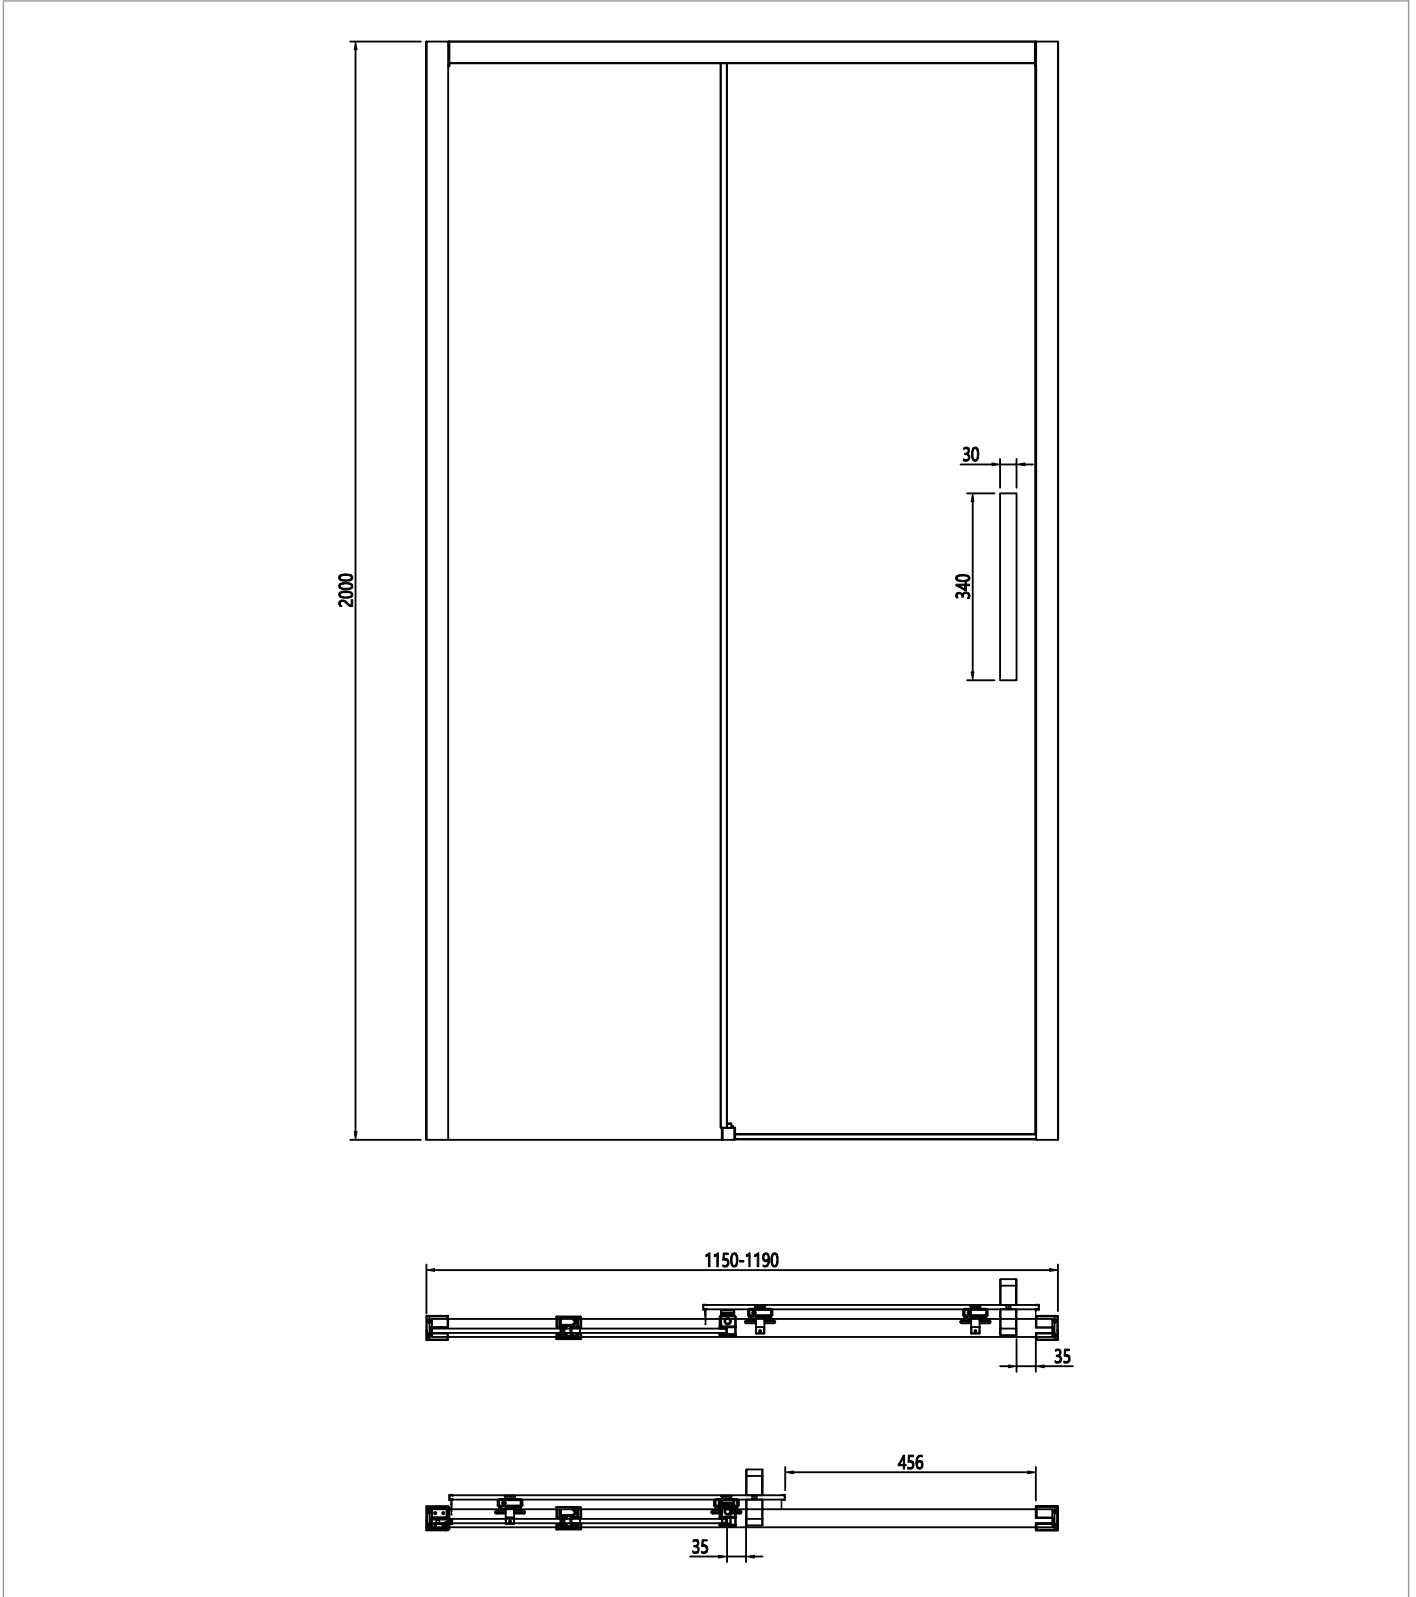

PRODUCT DATA SHEET

PRODUCT CODE

AUSLSC1200B

RANGE

Asura

DESCRIPTION

Asura 8mm Sliding Door B 1200 Moving Door Polished Stainless

CATEGORY	Showering
WARRANTY DETAILS	Lifetime
COLOUR	Polished Stainless Steel
FINISH APPLICATION	Polished
PRIMARY MATERIAL	Glass
INSTALL TYPE	Wall Mounted
PRODUCT WIDTH MM	1150
PRODUCT HEIGHT MM	2000
PRODUCT NET WEIGHT KG	23
STANDARDS	EN14428

HANDING SHOWERING	Universal
GLASS THICKNESS	8mm
EASY CLEAN	Yes
MAGNETIC DOOR STRIPS	No
POWER SHOWER PROOF	Yes
NUMBER OF DOORS	1
SOFT CLOSING DOORS	Yes
SAFETY GLASS	Yes
REMOVABLE SEALS	Yes
QUICK RELEASE ROLLERS	No
WET ROOM COMPATIBLE	Yes
DOOR A INFORMATION	Sliding Door
DOOR OPENING	456

TECHNICAL DIMENSIONS

Dimensions in mm unless otherwise specified.

Tolerances (per material type) apply.

SPARES LIST

Only the parts labelled are available as spares.

NUMBER	PART CODE	DESCRIPTION
1	AU00014S	Asura sliding door blister pack Polished stainless steel
2	AU00014F	Asura sliding door blister pack Brushed Brass
3	AU00014V	Asura sliding door blister pack Brushed stainless steel
4	AU00014BZ	Asura sliding door blister pack Brushed bronze
5	AU00014T	Asura sliding door blister pack Slate
6	AU00001	Asura sliding door 1200 seal pack
7	AU00014B	Asura sliding door blister pack Matt Black