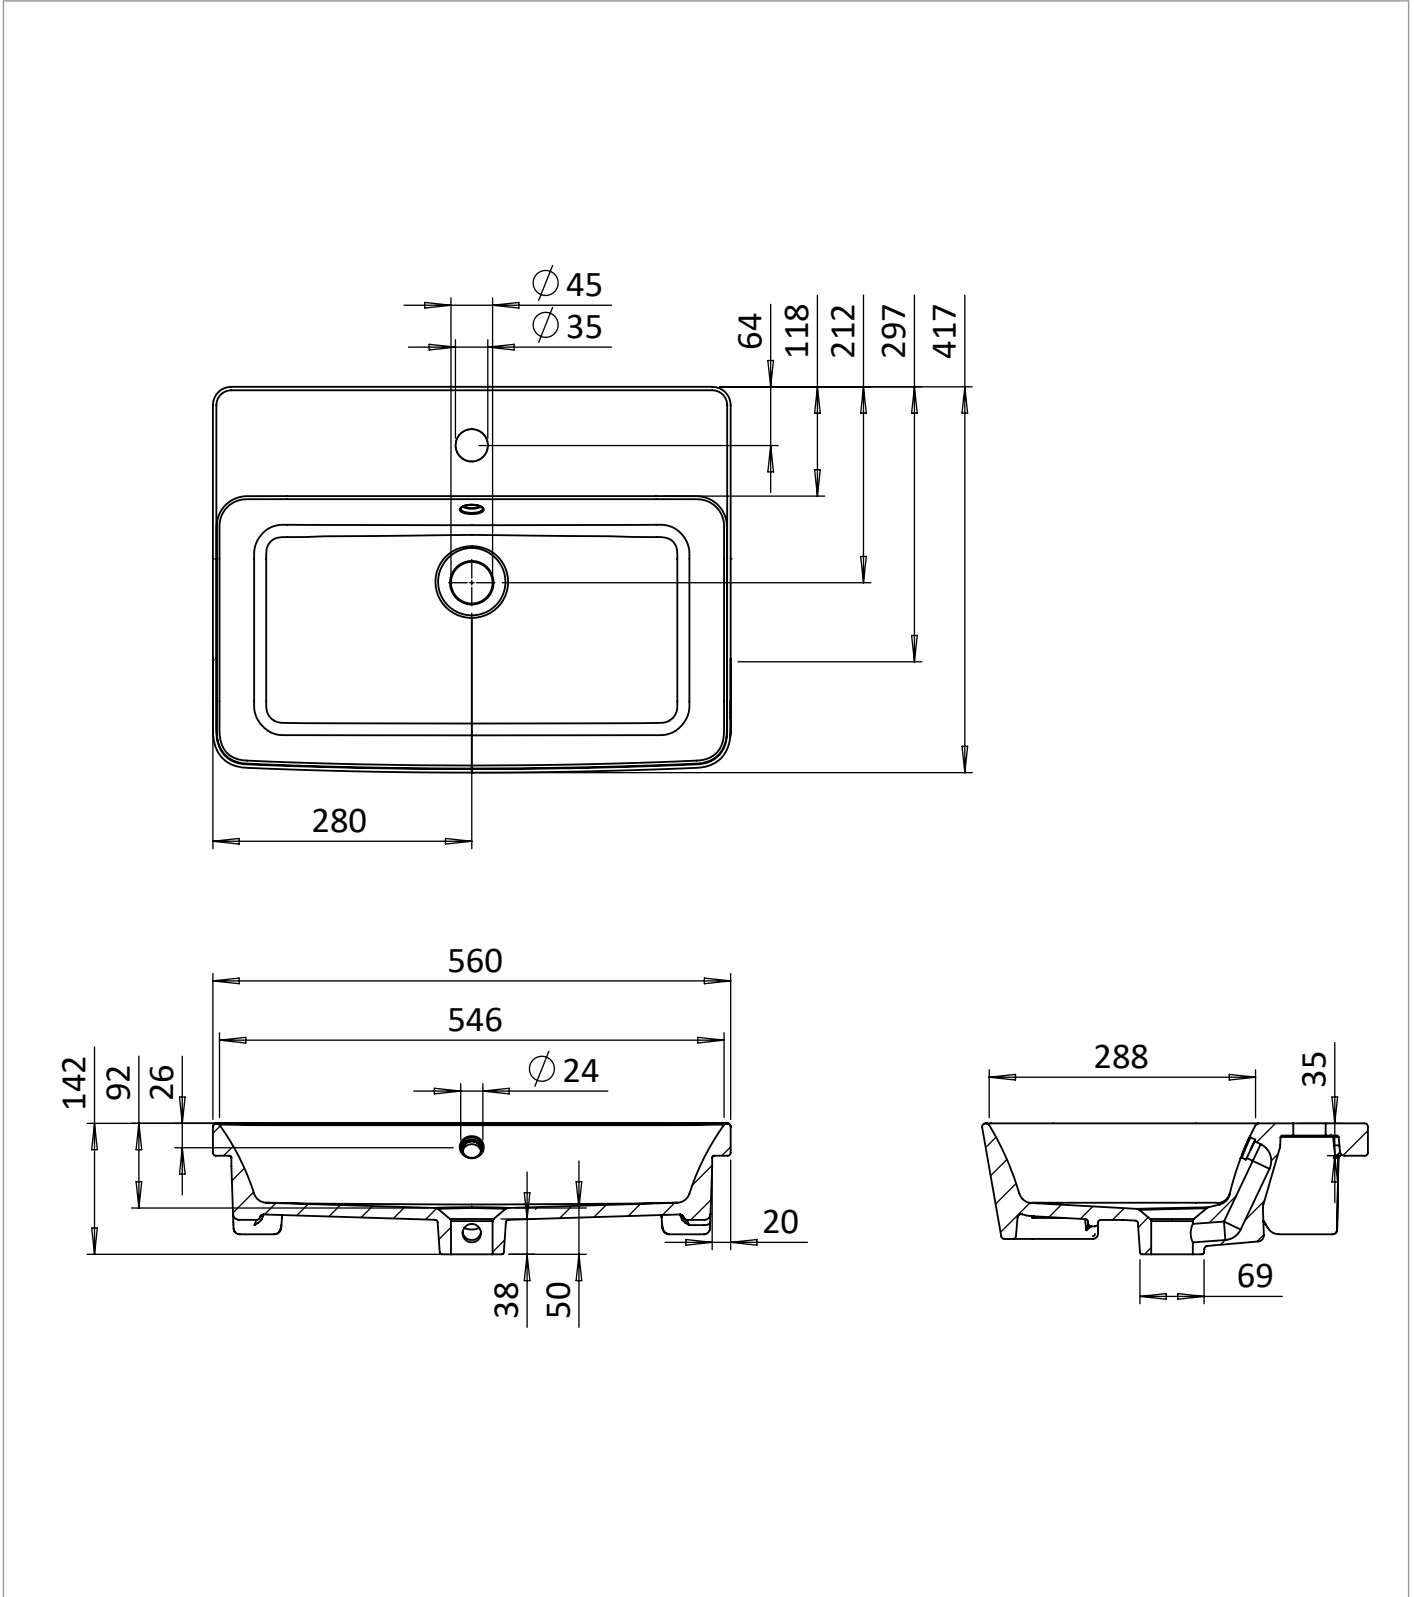

## DESCRIPTION

Libra Semi Recessed Basin 56x42 1TH  
Gloss White

WEBSITE LINK [Click Here](#)

CATEGORY	Sanitaryware
WARRANTY DETAILS	Lifetime
COLOUR	Gloss White
FINISH APPLICATION	Glazed
PRIMARY MATERIAL	Fine Fire Clay
INSTALL TYPE	Furniture Mounted
PRODUCT WIDTH MM	560
PRODUCT HEIGHT MM	142
PRODUCT DEPTH MM	417
PRODUCT NET WEIGHT KG	13.26
STANDARDS	EN 14688, EN 31

TAP HOLES	1TH
FIXINGS INCLUDED	No
OVERFLOW	Yes
BASIN WASTE SIZE	45mm
CAPACITY 1L - WATER AT OVERFLOW LEVEL BASIN	7

## TECHNICAL DIMENSIONS

Dimensions in mm unless otherwise specified.

Tolerances (per material type) apply.