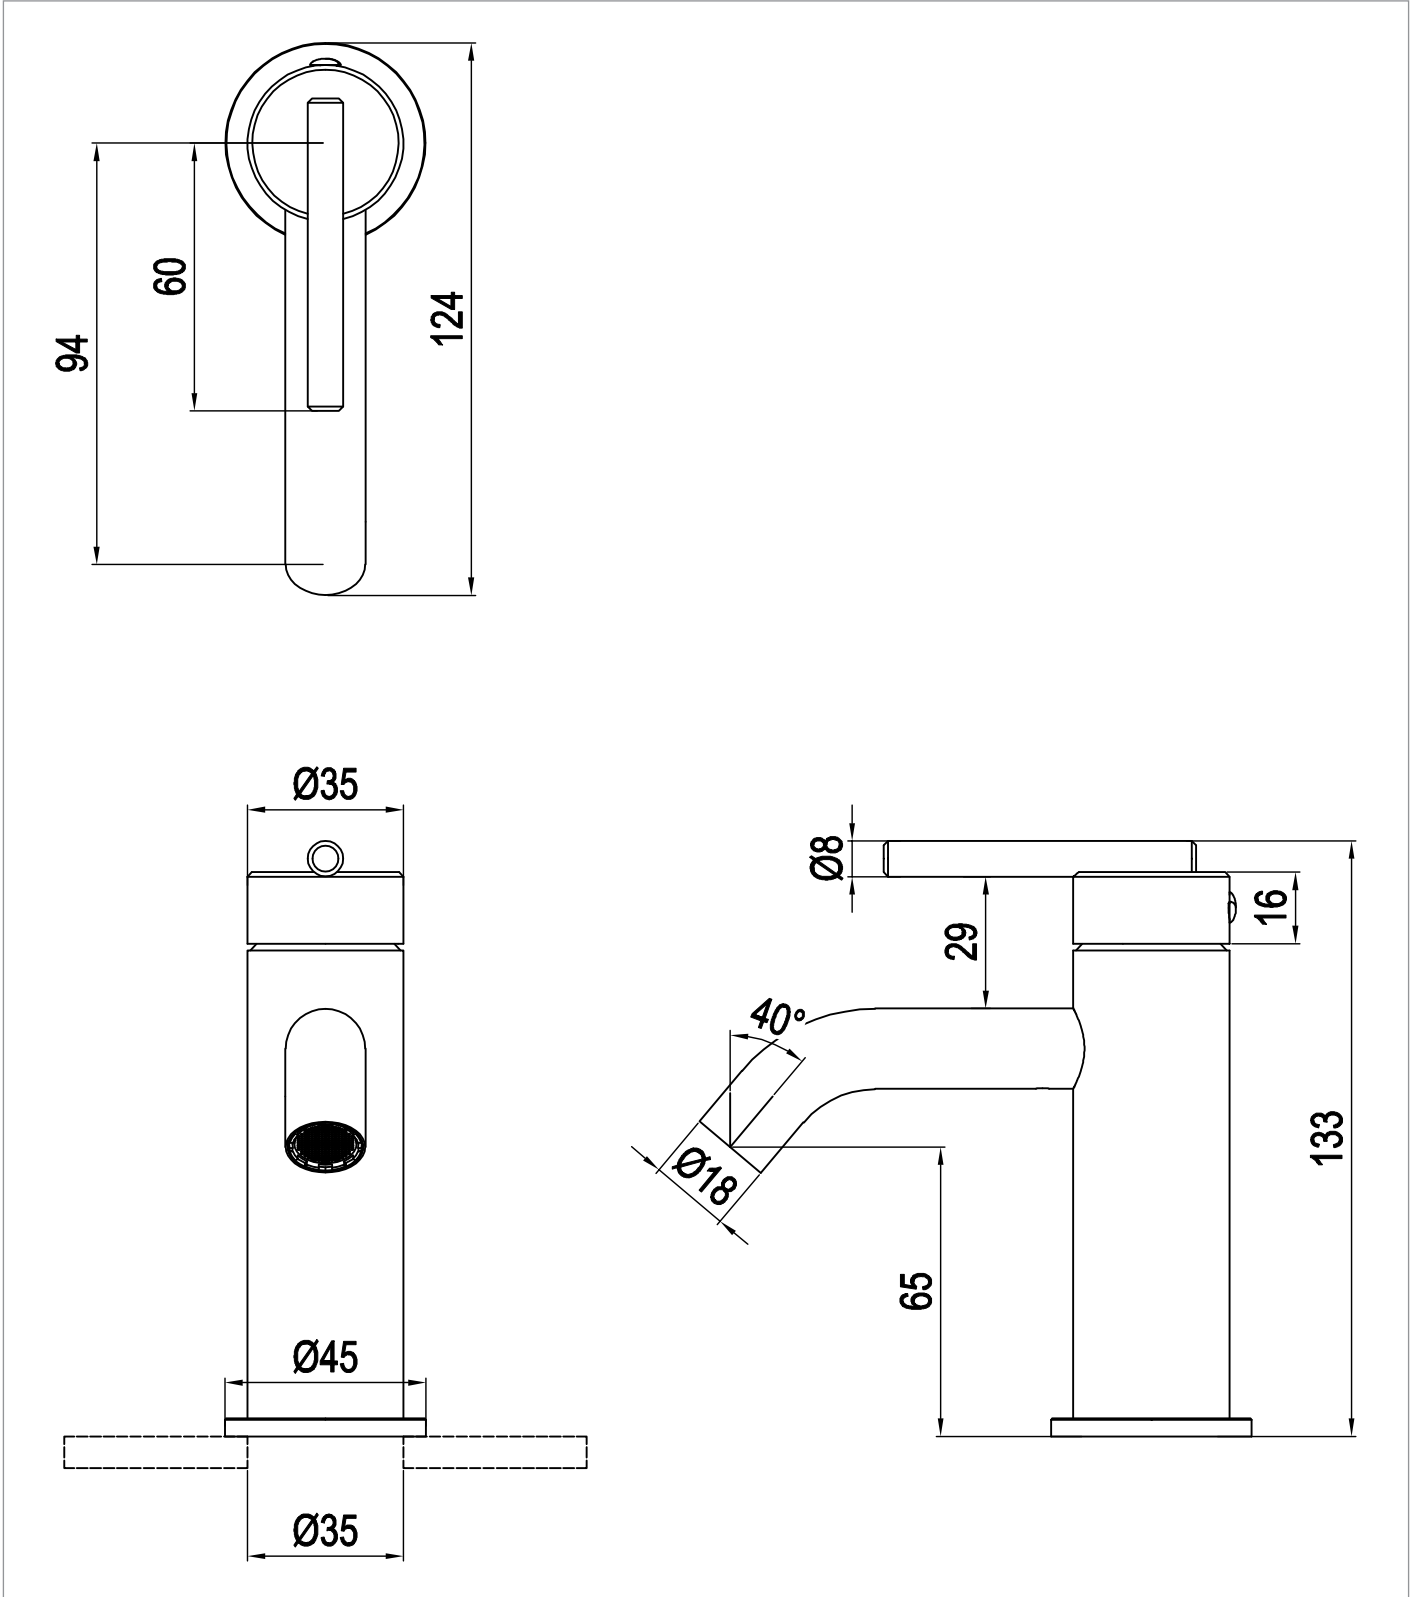

PRODUCT DATA SHEET

PRODUCT CODE

TL114DNS

RANGE

3ONE6 Lever

DESCRIPTION

3ONE6 Lever Basin Mini Mono Stainless Steel

WEBSITE LINK [Click Here](#)

CATEGORY	Brassware
WARRANTY DETAILS	15 Years
COLOUR	Stainless Steel
FINISH APPLICATION	Raw/Natural
PRIMARY MATERIAL	316 Stainless Steel
INSTALL TYPE	Deck Mounted
PRODUCT WIDTH MM	45
PRODUCT HEIGHT MM	133
PRODUCT NET WEIGHT KG	0.8
STANDARDS	BS EN 817:2008

MINIMUM PRESSURE (BAR)	1
MAX WORKING PRESSURE (BAR)	5
NUMBER OF OUTLETS	1
NUMBER OF FUNCTIONS	1
HEADWORK	25mm Single lever ceramic cartridge
SPOUT PROJECTION	94
SWIVEL SPOUT	No
INLET CONNECTIONS THREAD	G1/2"
OUTLET CONNECTIONS THREAD	M16.5x1
FLOW REGULATOR	Cache M16.5x1
WASTE INCLUDED	No
ANTI-SCALD	No
ENERGY SAVING	No
SHOWER HOSE & HANDSET ARE INCLUDED	No

TECHNICAL DIMENSIONS

Dimensions in mm unless otherwise specified.

Tolerances (per material type) apply.

SPARES LIST

Only the parts labelled are available as spares.

NUMBER	PART CODE	DESCRIPTION
1	B19002200-YY	TS110 FLEXIBLE TAIL (G1_2xM8x1-45CM)
2	A060111002	TS110/112DNST Base Ring
	A060111001	TS110/112DNSF Base Ring
	A060111000	TS110_112DNS Base Ring
3	A060110700	TS110_TS112_TL110_TL112_TL114 Cartridge
4	A060110800	TS110_TS112_TL110_TL112_TL114 Aerator
5	B14001300	TS110DNS/F/T Fixing Kit
6	A065110302	TL110DNS/TL112DNS/TL114DNS/TL111DNS/TL113DNS Lever
	A065110301	TL110DNS/TL112DNS/TL114DNS/TL111DNS/TL113DNS Lever
	A065110300	TL110DNS/TL112DNS/TL114DNS/TL111DNS/TL113DNS Lever