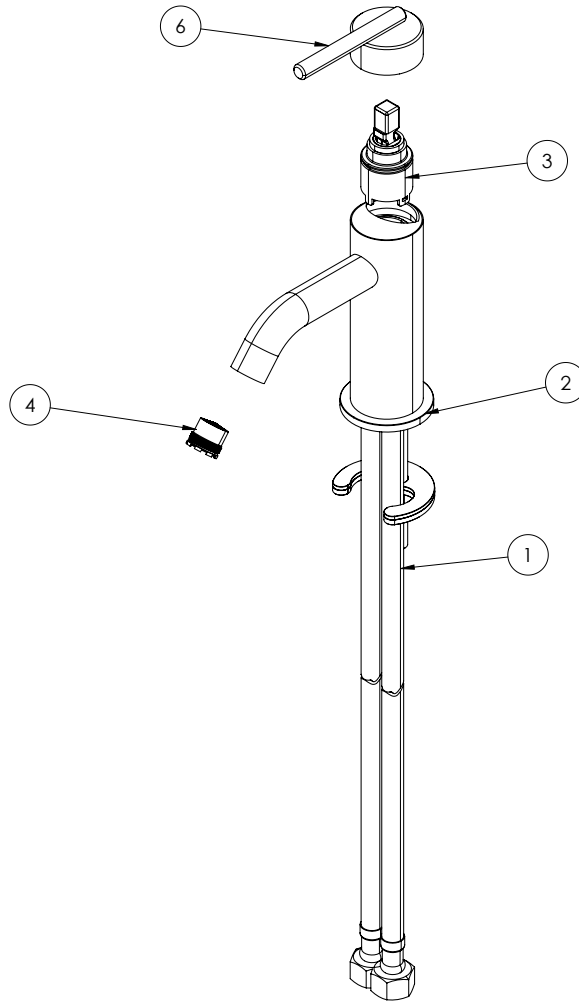

PRODUCT DATA SHEET

PRODUCT CODE

TL114DNS

RANGE

3ONE6 Lever

DESCRIPTION

3ONE6 Lever Basin Mini Mono Stainless Steel

WEBSITE LINK [Click Here](#)

CATEGORY	Brassware
WARRANTY DETAILS	15 Years
COLOUR	Stainless Steel
FINISH APPLICATION	Raw/Natural
PRIMARY MATERIAL	316 Stainless Steel
INSTALL TYPE	Deck Mounted
PRODUCT WIDTH MM	45
PRODUCT HEIGHT MM	133
PRODUCT NET WEIGHT KG	0.8
STANDARDS	BS EN 817:2008

MINIMUM PRESSURE (BAR)	1
MAX WORKING PRESSURE (BAR)	5
NUMBER OF OUTLETS	1
NUMBER OF FUNCTIONS	1
HEADWORK	25mm Single lever ceramic cartridge
SPOUT PROJECTION	94
SWIVEL SPOUT	No
INLET CONNECTIONS THREAD	G1/2"
OUTLET CONNECTIONS THREAD	M16.5x1
FLOW REGULATOR	Cache M16.5x1
WASTE INCLUDED	No
ANTI-SCALD	No
ENERGY SAVING	No
SHOWER HOSE & HANDSET ARE INCLUDED	No

TECHNICAL DIMENSIONS

Dimensions in mm unless otherwise specified.

Tolerances (per material type) apply.

SPARES LIST

Only the parts labelled are available as spares.

NUMBER	PART CODE	DESCRIPTION
1	B19002200-YY	TS110 FLEXIBLE TAIL (G1_2xM8x1-45CM)
2	A060111002	TS110/112DNST Base Ring
	A060111001	TS110/112DNSF Base Ring
	A060111000	TS110_112DNS Base Ring
3	A060110700	TS110_TS112_TL110_TL112_TL114 Cartridge
4	A060110800	TS110_TS112_TL110_TL112_TL114 Aerator
5	B14001300	TS110DNS/F/T Fixing Kit
6	A065110302	TL110DNS/TL112DNS/TL114DNS/TL111DNS/TL113DNS Lever
	A065110301	TL110DNS/TL112DNS/TL114DNS/TL111DNS/TL113DNS Lever
	A065110300	TL110DNS/TL112DNS/TL114DNS/TL111DNS/TL113DNS Lever