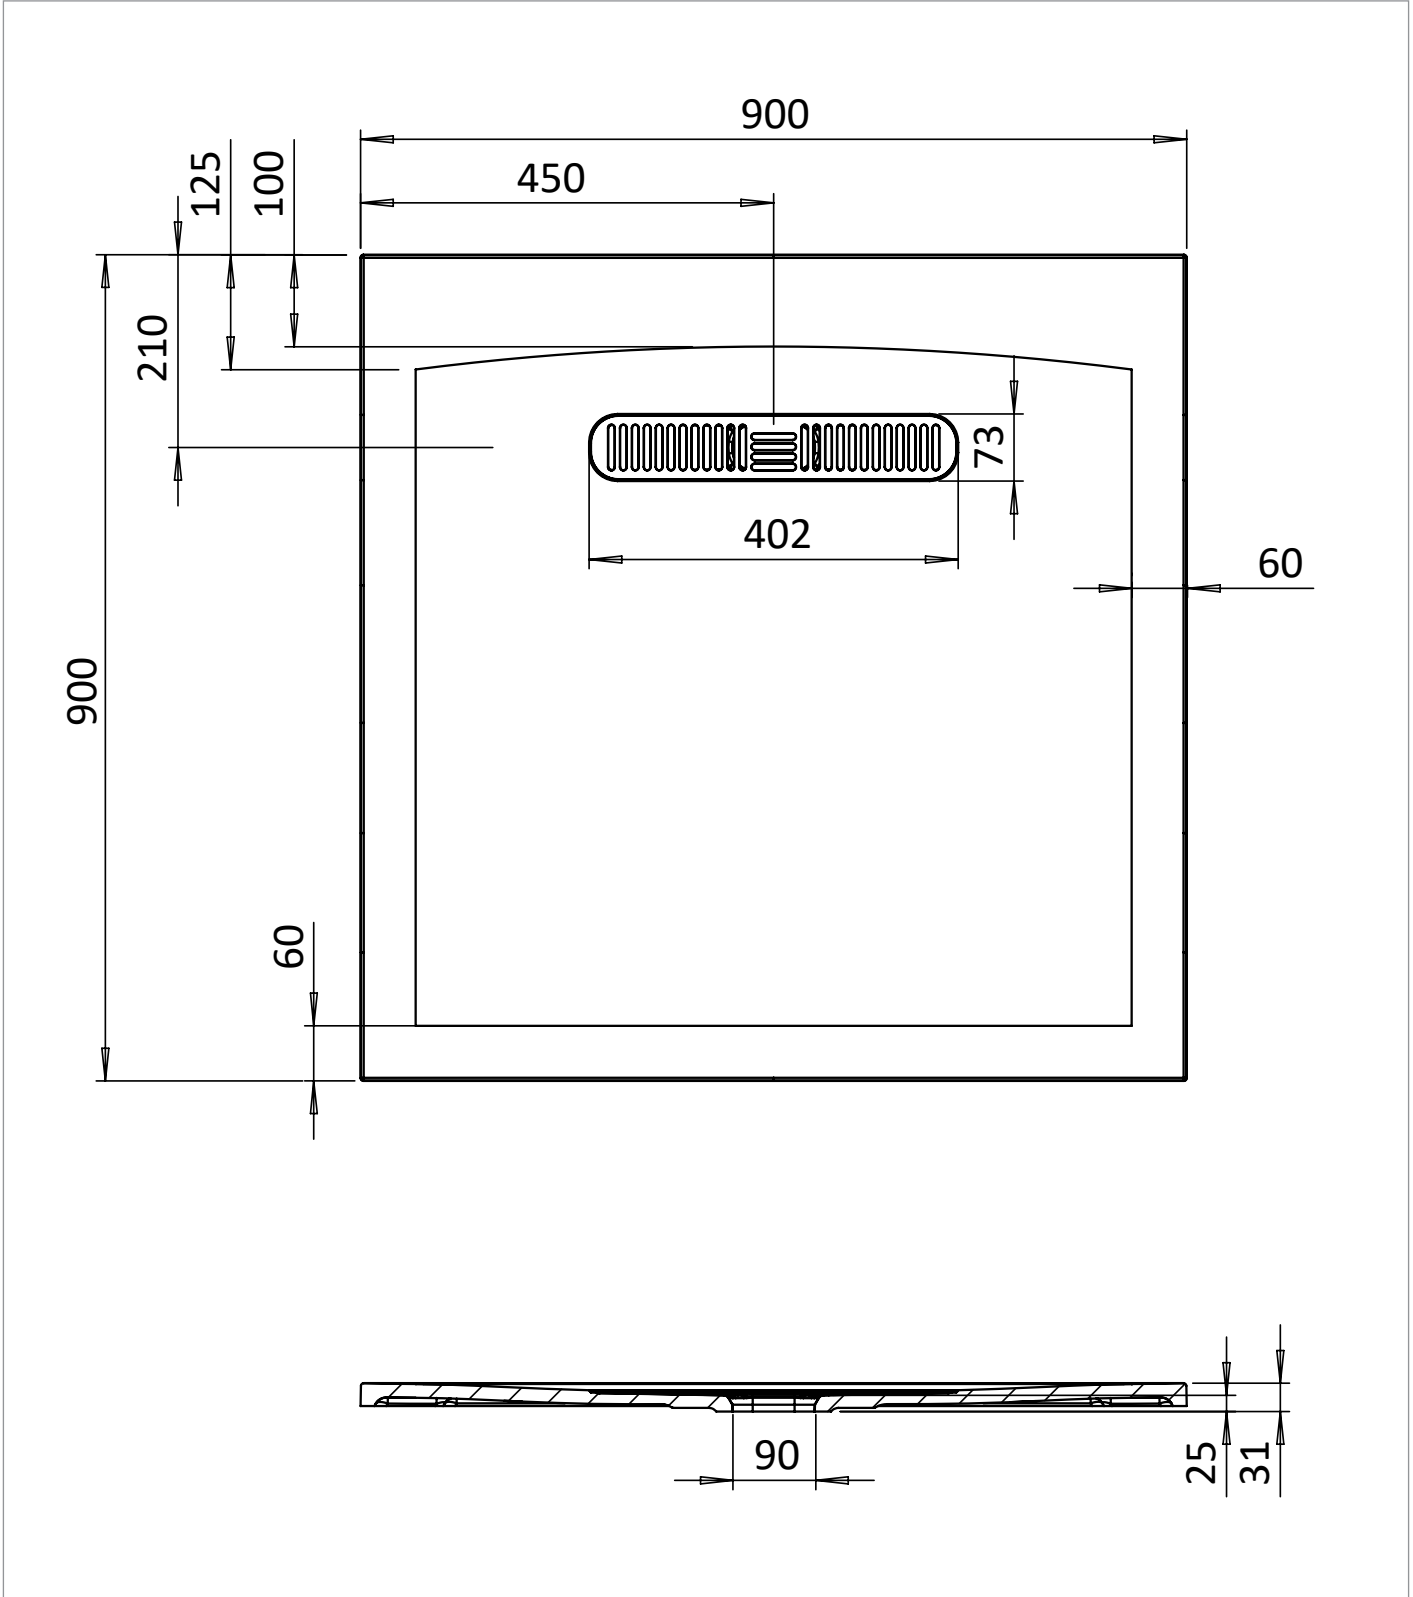

## DESCRIPTION

Vito Square Shower Tray 900 25mm

WEBSITE LINK [Click Here](#)

CATEGORY	Showering
WARRANTY DETAILS	Lifetime
COLOUR	Gloss White
FINISH APPLICATION	Gelcoat/Nanocoat
PRIMARY MATERIAL	Dolomite
SECONDARY MATERIAL	Stone Resin
INSTALL TYPE	Floor Mounted
PRODUCT WIDTH MM	900
PRODUCT HEIGHT MM	25
PRODUCT LENGTH MM	900
PRODUCT NET WEIGHT KG	26.23
STANDARDS	EN 14527:2016+A1:2018

WASTE INCLUDED	No
WASTE WATER FLOW RATE LPM	32
OUTER EDGE DIMENSION - TRAYS (MM)	60
WASTE LOCATION	End drain
ANTI-SLIP CLASS	Class A DIN 51097
WASTE SHAPE	Square
DRYING AREA	No
RISER KIT COMPATIBLE	Yes
RISER KIT INCLUDED	No
TRAY PLANE TOLERANCE MM	+2/-2 mm
TRAY WIDTH TOLERANCE MM	+5/0 mm
TRAY LENGTH TOLERANCE MM	+5/0 mm
TRAY HEIGHT TOLERANCE MM	+2/-2 mm
TRAY WASTE HOLE TOLERANCE MM	+1/-1 mm
WASTE HOLE DIAMETER MM	90

## TECHNICAL DIMENSIONS

Dimensions in mm unless otherwise specified.

Tolerances (per material type) apply.