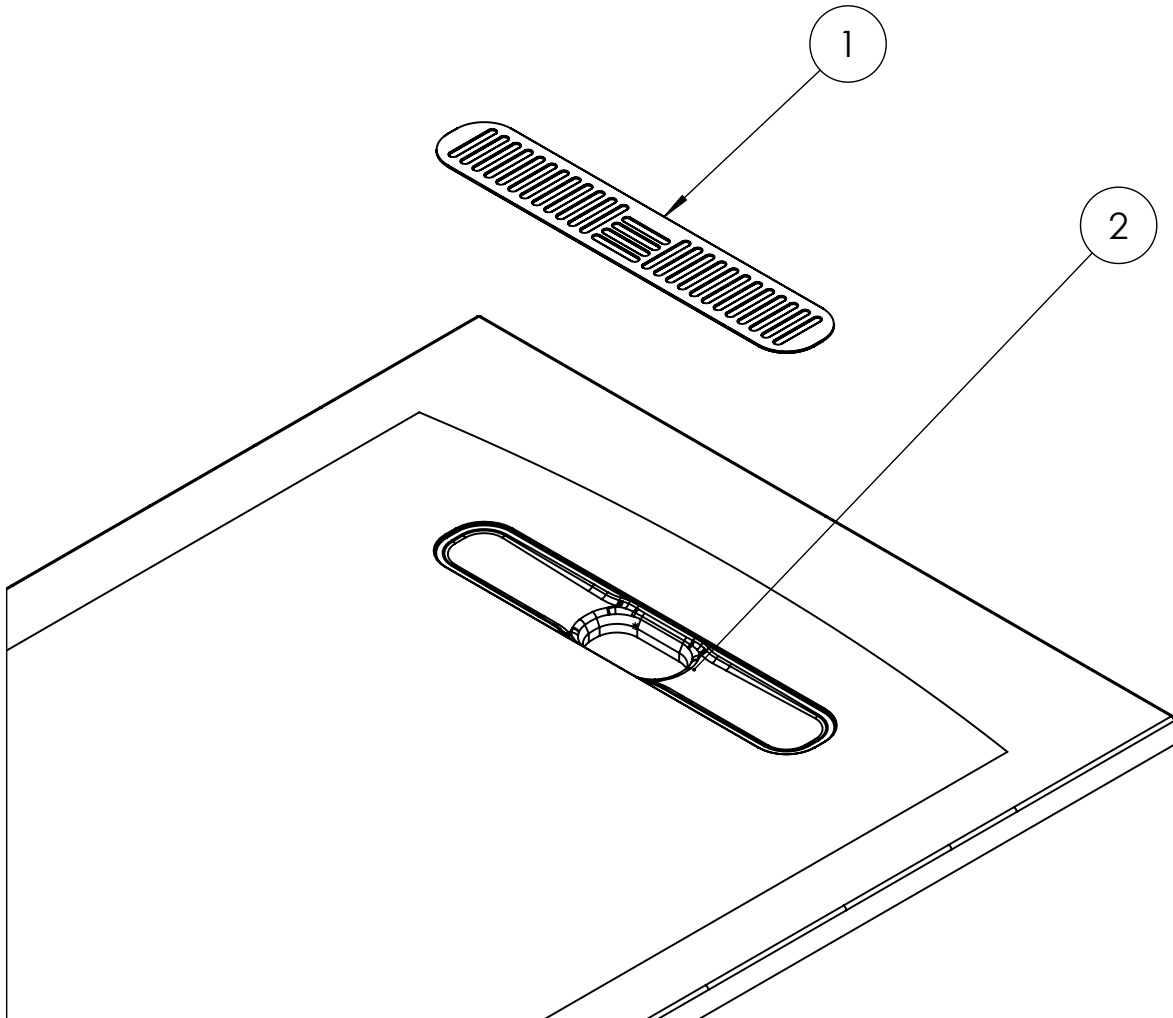

SPARES LIST

Only the parts labelled are available as spares.

NUMBER	PART CODE	DESCRIPTION
1	VITOWASTEW	Vito Shower Waste Cover White
2	VITOFLLANGE	Vito Shower Waste Flange
	MINERALPOLISH	Cast Mineral Marble Polishing Compound
	MINERALREPAIRKITWG	Cast Mineral Marble Repair Kit White Gloss
	MINERALTOUCHKITWG	Cast Mineral Marble Touch Up Kit White Gloss