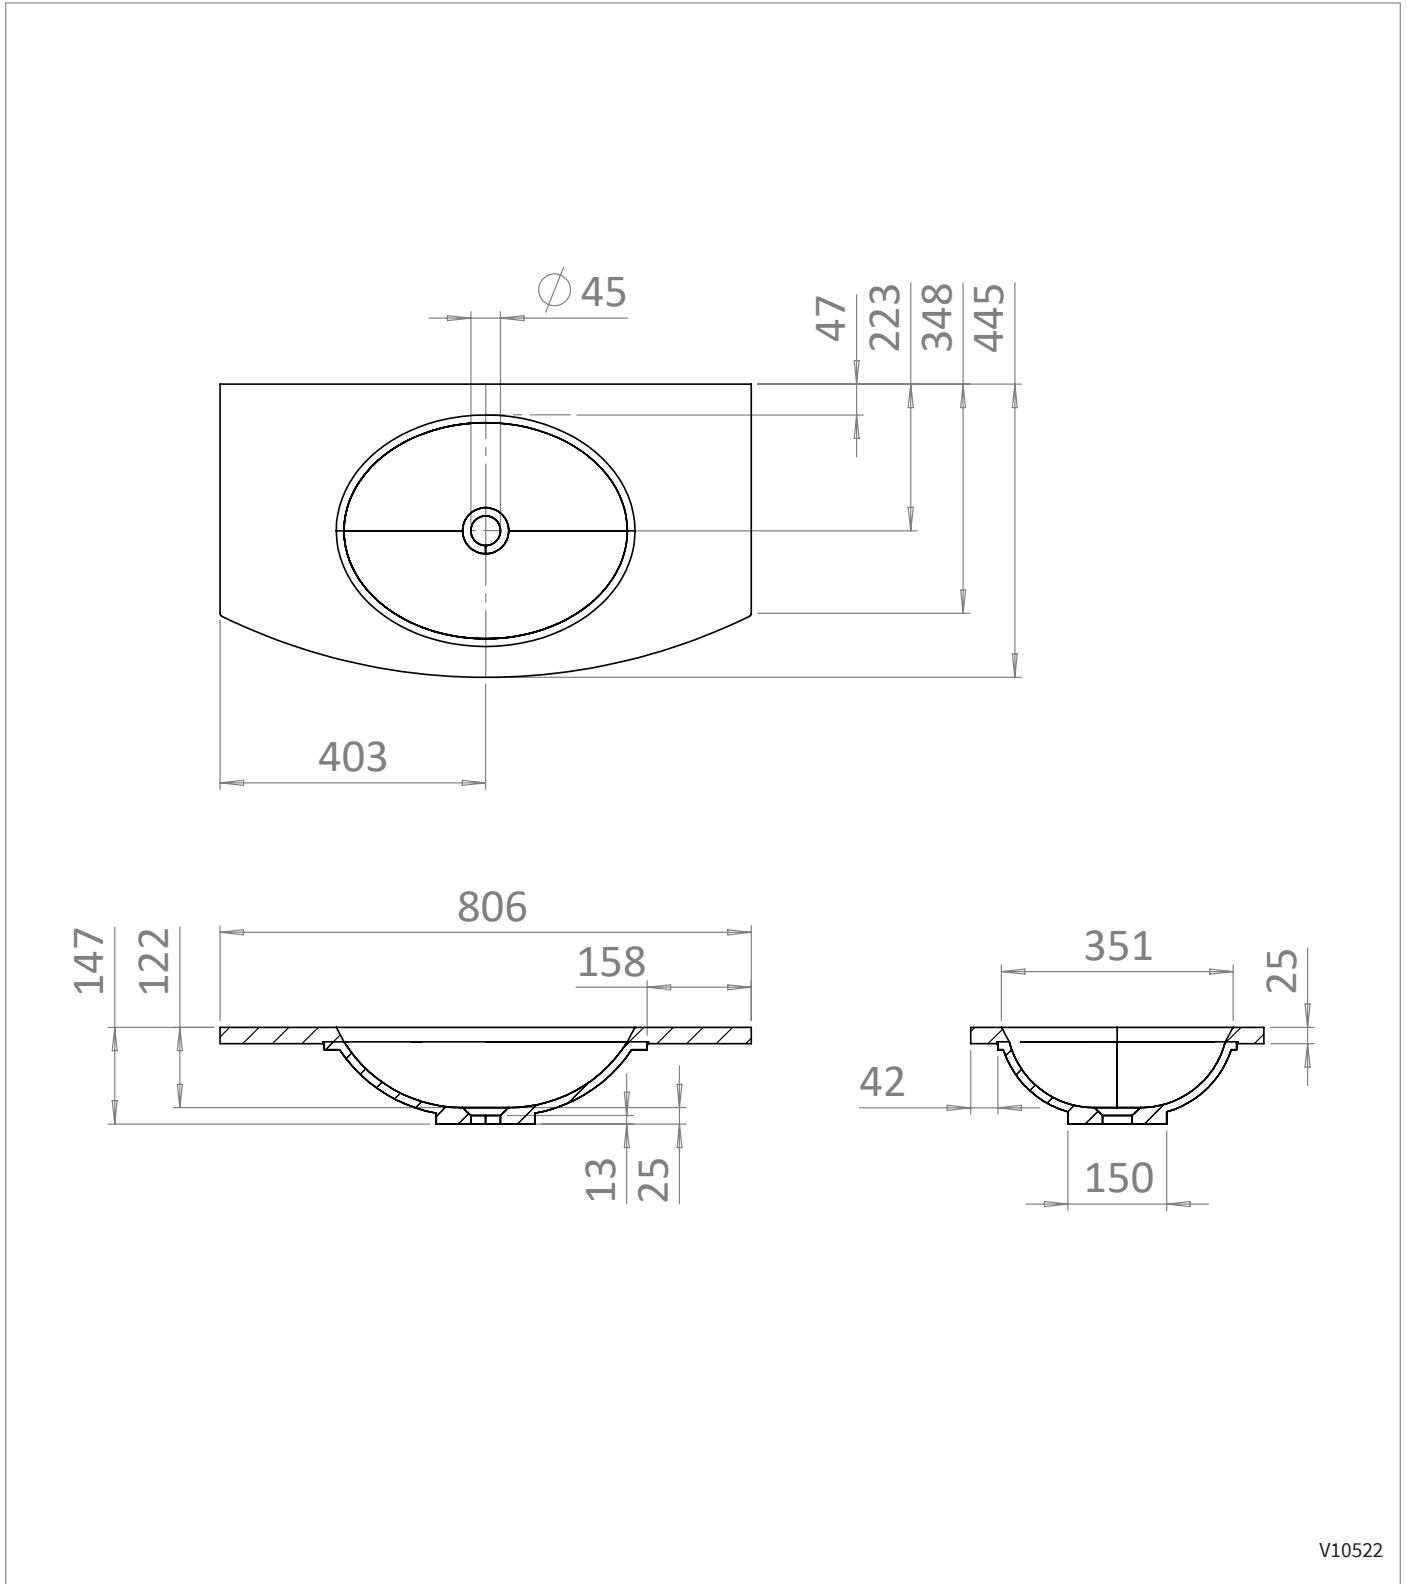

TECHNICAL DIMENSIONS

Dimensions in mm unless otherwise specified.

Tolerances (per material type) apply.

V10522