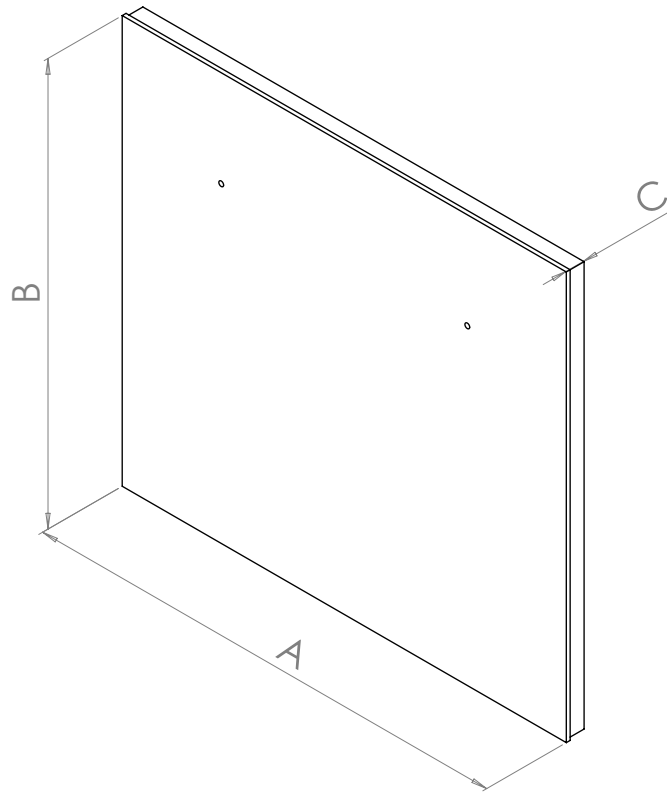

TECHNICAL DIMENSIONS

Dimensions in mm unless otherwise specified.

Tolerances (per material type) apply.

CODE	DESCRIPTION	FINISH	A (mm)	B (mm)	C (mm)	WEIGHT (kg)
IFCARRARA	Infinity Tiled Drawer Front	Carrara Marble Finish Effect	484	434	22	2.40
IFCEMENT	Infinity Tiled Drawer Front	Concrete Effect	484	434	22	2.40
IFMARQUINA	Infinity Tiled Drawer Front	Marquina Marble Effect	484	434	22	2.40