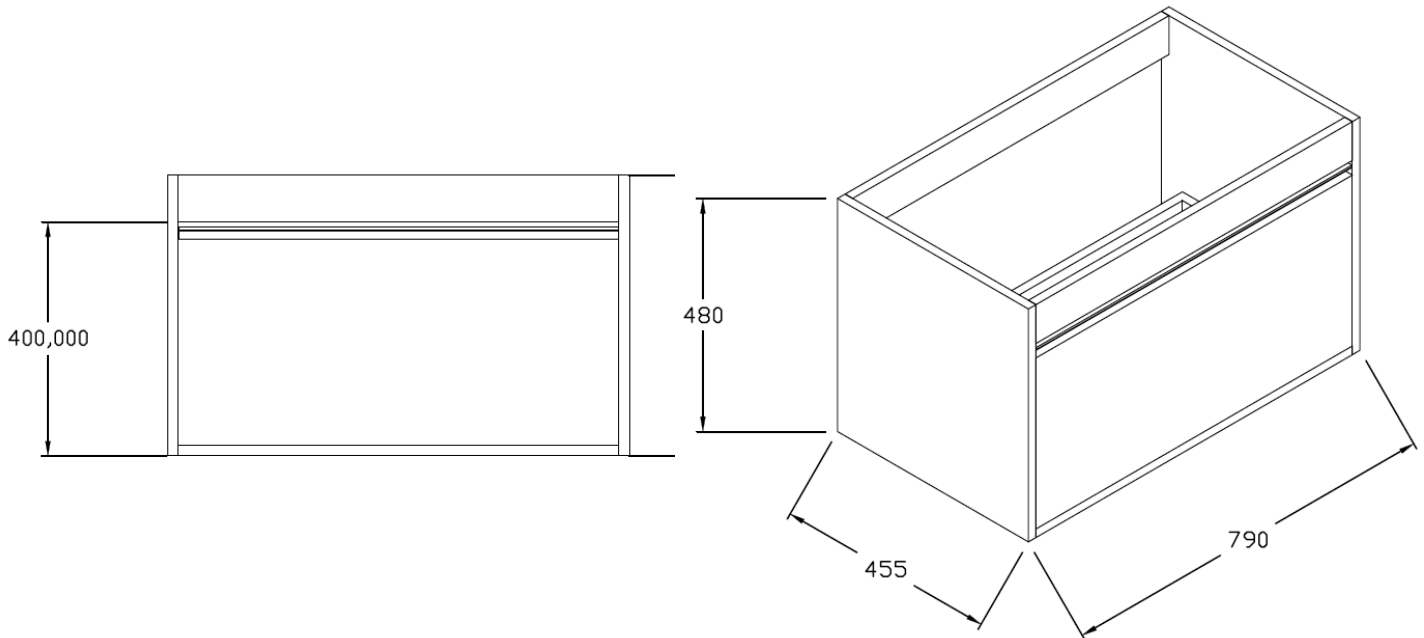

Measurements in millimetres mm
Information updated October 2017
Tel 0345 873 8840

Weight 27Kgs

KAI SINGLE DRAWER BASIN UNIT

VARYING COLOURS

KL8000D