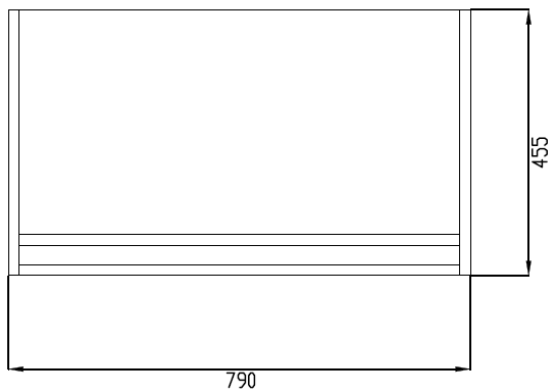

Measurements in millimetres mm
Information updated October 2017
Tel 0345 873 8840

Weight 27Kgs

KAI SINGLE DRAWER BASIN UNIT

VARYING COLOURS

KL8000D